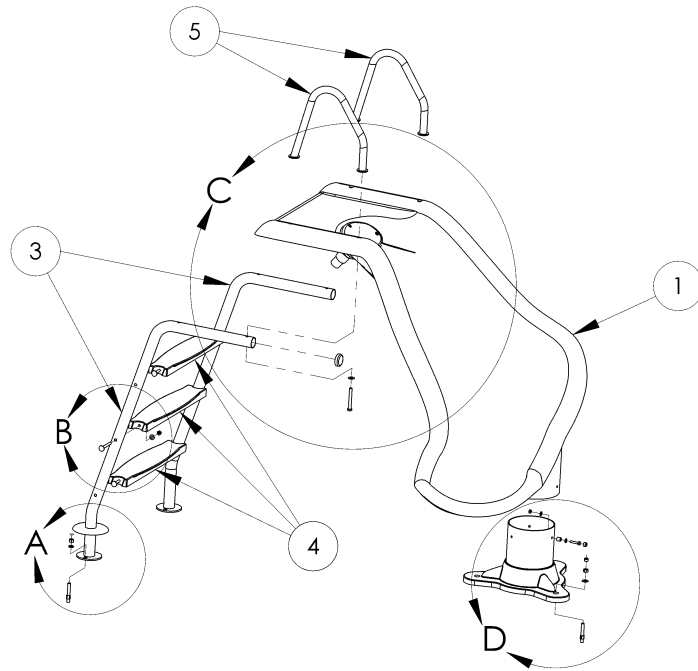

ZOOMERANG™ SLIDE:

FEATURES:

- Durable & Long Lasting Acrylic Construction
- Available in White Only
- Available in Right Turn Only
- 37" High at Seating Area
- Zoom-Flume™ Water Supply System
- Stainless Steel Rails, Legs & Hardware
- Discretely Sits Below a 6' Privacy Fence
- Designed for In-Ground Pools
- Minimum Water Depth of 3'6"
- Water Supply Attaches Directly to Pool Return Inlet
- Weight Limit = 200 Lbs.

ZOOMERANG™ SLIDE

DESCRIPTION	PART NUMBER
Zoomerang Slide - right - wht	Part #ZM-CR-SS

comes w/ss hardware

Zoomerang™ Footprint for RIGHT Turn Only Slide

ZOOMERANG™ SLIDE (ZM-CR-SS):

RESIDENTIAL SLIDES

ZOOMERANG™ SLIDE (ZM-CR-SS):

ALL CHART INFORMATION BELOW CORRESPONDS WITH THE DRAWING ON THE PREVIOUS PAGE.

RESIDENTIAL SLIDES

DRAWING REPRESENTS THE FOLLOWING PART NUMBERS:
ZM-CR-SS

ITEM #	COMPONENT	DESCRIPTION	KITS – QTY. COUNTS		
			ZM-H1-SS	ZM-H2-SS	ZM
1	ZM-R	ZOOMERANG RUNWAY			1
2	ZM-B	FLUME SUPPORT BASE			1
3	ZM-Ladder	ZOOMERANG LADDER			2
4	ZM-T	ZOOMERANG LADDER TREADS			3
5	ZM-HR	ZOOMERANG HANDRAILS			2
6	LADDER ESCUTCHEONS	LADDER ESCUTCHEONS			2
7	H-.463 X .310 CAP	GRAY PROTECTIVE CAP		3	
8	H-.562 X .390 CAP	GRAY PROTECTIVE CAP		3	
9	H-NYLON BUSHING	.500 OD X.257 ID NYLON BUSHING		3	
10	H-SS 1/4 FLAT W	1/4" FLAT WASHER S.S.		6	
11	H-SS 1/4 H C/S	1/4" X 1-1/4" HEX HEAD BOLT S.S.		3	
12	H-SS 1/4 H NUT	1/4" FINISH HEX NUT S.S.		3	
13	H-SS 3/8 FLT WASHER	3/8" X 1" FLAT WASHER S.S.	4		
14	H-SS 3/8 F NUT	3/8" FINISH NUT S.S.		1	
15	H-SS 3/8 WEDGE	3/8" X 2-3/4" WEDGE ANCHOR W/NUT & WASHER S.S.	4	3	
16	H-SS 3/8 X 3 TAP	3/8" X 3" HEX HEAD TAP BOLT S.S.	4		
17	H-SS 5/16 BOLT	5/16 X 2 3/4" LADDER BOLT S.S.	6		
18	H-SS 5/16 F WAS	5/16" SAE FLAT WASHER S.S.	6		
19	H-SS 5/16 H NUT	5/16"HEX FINISH NUT S.S.	6		
20	H-VINYL NUT CAP	1-5/8" X 1/2" WHITE VINYL CAP	2		