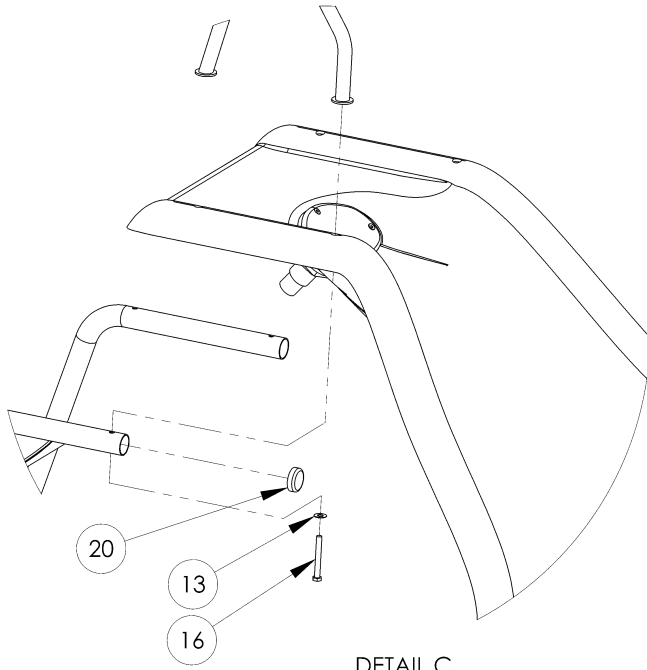

ZOOMERANG™ SLIDE:

FEATURES:

- Durable & Long Lasting Acrylic Construction
- Available in White Only
- Available in Right Turn Only
- 37" High at Seating Area
- Zoom-Flume™ Water Supply System
- Stainless Steel Rails, Legs & Hardware
- Discretely Sits Below a 6' Privacy Fence
- Designed for In-Ground Pools
- Minimum Water Depth of 3'6"
- Water Supply Attaches Directly to Pool Return Inlet
- Weight Limit = 200 Lbs.

ZOOMERANG™ SLIDE

DESCRIPTION	PART NUMBER
Zoomerang Slide - right - wht	Part #ZM-CR-SS

comes w/ss hardware

Zoomerang™ Footprint for RIGHT Turn Only Slide

ZOOMERANG™ SLIDE (ZM-CR-SS):

RESIDENTIAL SLIDES

DETAIL C

DETAIL D

DETAIL B

DETAIL A

ZOOMERANG™ SLIDE (ZM-CR-SS):

ALL CHART INFORMATION BELOW CORRESPONDS WITH THE DRAWING ON THE PREVIOUS PAGE.

RESIDENTIAL SLIDES

DRAWING REPRESENTS THE FOLLOWING PART NUMBERS:
ZM-CR-SS

ITEM #	COMPONENT	DESCRIPTION	KITS – QTY. COUNTS		
			ZM-H1-SS	ZM-H2-SS	ZM
1	ZM-R	ZOOMERANG RUNWAY			1
2	ZM-B	FLUME SUPPORT BASE			1
3	ZM-Ladder	ZOOMERANG LADDER			2
4	ZM-T	ZOOMERANG LADDER TREADS			3
5	ZM-HR	ZOOMERANG HANDRAILS			2
6	LADDER ESCUTCHEONS	LADDER ESCUTCHEONS			2
7	H-.463 X .310 CAP	GRAY PROTECTIVE CAP		3	
8	H-.562 X .390 CAP	GRAY PROTECTIVE CAP		3	
9	H-NYLON BUSHING	.500 OD X.257 ID NYLON BUSHING		3	
10	H-SS 1/4 FLAT W	1/4" FLAT WASHER S.S.		6	
11	H-SS 1/4 H C/S	1/4" X 1-1/4" HEX HEAD BOLT S.S.		3	
12	H-SS 1/4 H NUT	1/4" FINISH HEX NUT S.S.		3	
13	H-SS 3/8 FLT WASHER	3/8" X 1" FLAT WASHER S.S.	4		
14	H-SS 3/8 F NUT	3/8" FINISH NUT S.S.		1	
15	H-SS 3/8 WEDGE	3/8" X 2-3/4" WEDGE ANCHOR W/NUT & WASHER S.S.	4	3	
16	H-SS 3/8 X 3 TAP	3/8" X 3" HEX HEAD TAP BOLT S.S.	4		
17	H-SS 5/16 BOLT	5/16 X 2 3/4" LADDER BOLT S.S.	6		
18	H-SS 5/16 F WAS	5/16" SAE FLAT WASHER S.S.	6		
19	H-SS 5/16 H NUT	5/16"HEX FINISH NUT S.S.	6		
20	H-VINYL NUT CAP	1-5/8" X 1/2" WHITE VINYL CAP	2		