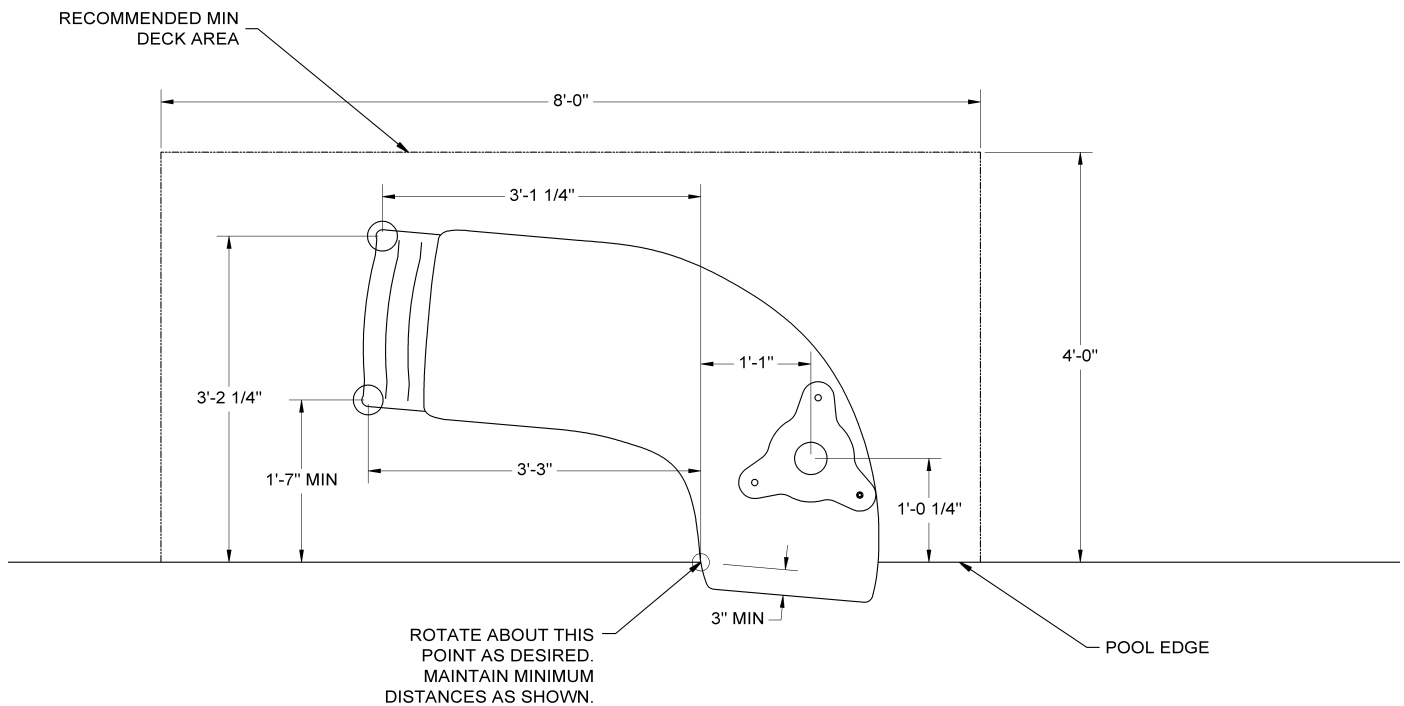

ZOOMERANG™ SLIDE:

FEATURES:

- Durable & Long Lasting Acrylic Construction
- Available in White Only
- Available in Right Turn Only
- 37" High at Seating Area
- Zoom-Flume™ Water Supply System
- Stainless Steel Rails, Legs & Hardware
- Discretely Sits Below a 6' Privacy Fence
- Designed for In-Ground Pools
- Minimum Water Depth of 3'6"
- Water Supply Attaches Directly to Pool Return Inlet
- Weight Limit = 200 Lbs.

ZOOMERANG™ SLIDE

DESCRIPTION	PART NUMBER
Zoomerang Slide - right - wht	Part #ZM-CR-SS

comes w/ss hardware

Zoomerang™ Footprint for RIGHT Turn Only Slide

ZOOMERANG™ SLIDE (ZM-CR-SS):

RESIDENTIAL SLIDES

ZOOMERANG™ SLIDE (ZM-CR-SS):

ALL CHART INFORMATION BELOW CORRESPONDS WITH THE DRAWING ON THE PREVIOUS PAGE.

RESIDENTIAL SLIDES

DRAWING REPRESENTS THE FOLLOWING PART NUMBERS:
ZM-CR-SS

ITEM #	COMPONENT	DESCRIPTION	KITS – QTY. COUNTS		
			ZM-H1-SS	ZM-H2-SS	ZM
1	ZM-R	ZOOMERANG RUNWAY			1
2	ZM-B	FLUME SUPPORT BASE			1
3	ZM-Ladder	ZOOMERANG LADDER			2
4	ZM-T	ZOOMERANG LADDER TREADS			3
5	ZM-HR	ZOOMERANG HANDRAILS			2
6	LADDER ESCUTCHEONS	LADDER ESCUTCHEONS			2
7	H-.463 X .310 CAP	GRAY PROTECTIVE CAP		3	
8	H-.562 X .390 CAP	GRAY PROTECTIVE CAP		3	
9	H-NYLON BUSHING	.500 OD X.257 ID NYLON BUSHING		3	
10	H-SS 1/4 FLAT W	1/4" FLAT WASHER S.S.		6	
11	H-SS 1/4 H C/S	1/4" X 1-1/4" HEX HEAD BOLT S.S.		3	
12	H-SS 1/4 H NUT	1/4" FINISH HEX NUT S.S.		3	
13	H-SS 3/8 FLT WASHER	3/8" X 1" FLAT WASHER S.S.	4		
14	H-SS 3/8 F NUT	3/8" FINISH NUT S.S.		1	
15	H-SS 3/8 WEDGE	3/8" X 2-3/4" WEDGE ANCHOR W/NUT & WASHER S.S.	4	3	
16	H-SS 3/8 X 3 TAP	3/8" X 3" HEX HEAD TAP BOLT S.S.	4		
17	H-SS 5/16 BOLT	5/16 X 2 3/4" LADDER BOLT S.S.	6		
18	H-SS 5/16 F WAS	5/16" SAE FLAT WASHER S.S.	6		
19	H-SS 5/16 H NUT	5/16"HEX FINISH NUT S.S.	6		
20	H-VINYL NUT CAP	1-5/8" X 1/2" WHITE VINYL CAP	2		