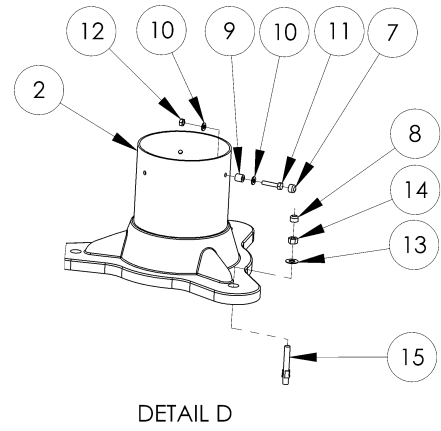

ZOOMERANG™ SLIDE:

FEATURES:

- Durable & Long Lasting Acrylic Construction
- Available in White Only
- Available in Right Turn Only
- 37" High at Seating Area
- Zoom-Flume™ Water Supply System
- Stainless Steel Rails, Legs & Hardware
- Discretely Sits Below a 6' Privacy Fence
- Designed for In-Ground Pools
- Minimum Water Depth of 3'6"
- Water Supply Attaches Directly to Pool Return Inlet
- Weight Limit = 200 Lbs.

ZOOMERANG™ SLIDE

DESCRIPTION	PART NUMBER
Zoomerang Slide - right - wht	Part #ZM-CR-SS

comes w/ss hardware

Zoomerang™ Footprint for RIGHT Turn Only Slide

ZOOMERANG™ SLIDE (ZM-CR-SS):

RESIDENTIAL SLIDES

ZOOMERANG™ SLIDE (ZM-CR-SS):

ALL CHART INFORMATION BELOW CORRESPONDS WITH THE DRAWING ON THE PREVIOUS PAGE.

RESIDENTIAL SLIDES

DRAWING REPRESENTS THE FOLLOWING PART NUMBERS:
ZM-CR-SS

ITEM #	COMPONENT	DESCRIPTION	KITS – QTY. COUNTS		
			ZM-H1-SS	ZM-H2-SS	ZM
1	ZM-R	ZOOMERANG RUNWAY			1
2	ZM-B	FLUME SUPPORT BASE			1
3	ZM-Ladder	ZOOMERANG LADDER			2
4	ZM-T	ZOOMERANG LADDER TREADS			3
5	ZM-HR	ZOOMERANG HANDRAILS			2
6	LADDER ESCUTCHEONS	LADDER ESCUTCHEONS			2
7	H-.463 X .310 CAP	GRAY PROTECTIVE CAP		3	
8	H-.562 X .390 CAP	GRAY PROTECTIVE CAP		3	
9	H-NYLON BUSHING	.500 OD X.257 ID NYLON BUSHING		3	
10	H-SS 1/4 FLAT W	1/4" FLAT WASHER S.S.		6	
11	H-SS 1/4 H C/S	1/4" X 1-1/4" HEX HEAD BOLT S.S.		3	
12	H-SS 1/4 H NUT	1/4" FINISH HEX NUT S.S.		3	
13	H-SS 3/8 FLT WASHER	3/8" X 1" FLAT WASHER S.S.	4		
14	H-SS 3/8 F NUT	3/8" FINISH NUT S.S.		1	
15	H-SS 3/8 WEDGE	3/8" X 2-3/4" WEDGE ANCHOR W/NUT & WASHER S.S.	4	3	
16	H-SS 3/8 X 3 TAP	3/8" X 3" HEX HEAD TAP BOLT S.S.	4		
17	H-SS 5/16 BOLT	5/16 X 2 3/4" LADDER BOLT S.S.	6		
18	H-SS 5/16 F WAS	5/16" SAE FLAT WASHER S.S.	6		
19	H-SS 5/16 H NUT	5/16"HEX FINISH NUT S.S.	6		
20	H-VINYL NUT CAP	1-5/8" X 1/2" WHITE VINYL CAP	2		