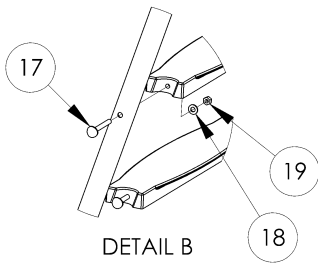

ZOOMERANG™ SLIDE:

FEATURES:

- Durable & Long Lasting Acrylic Construction
- Available in White Only
- Available in Right Turn Only
- 37" High at Seating Area
- Zoom-Flume™ Water Supply System
- Stainless Steel Rails, Legs & Hardware
- Discretely Sits Below a 6' Privacy Fence
- Designed for In-Ground Pools
- Minimum Water Depth of 3'6"
- Water Supply Attaches Directly to Pool Return Inlet
- Weight Limit = 200 Lbs.

ZOOMERANG™ SLIDE

DESCRIPTION	PART NUMBER
Zoomerang Slide - right - wht	Part #ZM-CR-SS

comes w/ss hardware

Zoomerang™ Footprint for RIGHT Turn Only Slide

ZOOMERANG™ SLIDE (ZM-CR-SS):

RESIDENTIAL SLIDES

DETAIL C

DETAIL D

DETAIL B

DETAIL A

ZOOMERANG™ SLIDE (ZM-CR-SS):

ALL CHART INFORMATION BELOW CORRESPONDS WITH THE DRAWING ON THE PREVIOUS PAGE.

RESIDENTIAL SLIDES

DRAWING REPRESENTS THE FOLLOWING PART NUMBERS:
ZM-CR-SS

ITEM #	COMPONENT	DESCRIPTION	KITS – QTY. COUNTS		
			ZM-H1-SS	ZM-H2-SS	ZM
1	ZM-R	ZOOMERANG RUNWAY			1
2	ZM-B	FLUME SUPPORT BASE			1
3	ZM-Ladder	ZOOMERANG LADDER			2
4	ZM-T	ZOOMERANG LADDER TREADS			3
5	ZM-HR	ZOOMERANG HANDRAILS			2
6	LADDER ESCUTCHEONS	LADDER ESCUTCHEONS			2
7	H-.463 X .310 CAP	GRAY PROTECTIVE CAP		3	
8	H-.562 X .390 CAP	GRAY PROTECTIVE CAP		3	
9	H-NYLON BUSHING	.500 OD X.257 ID NYLON BUSHING		3	
10	H-SS 1/4 FLAT W	1/4" FLAT WASHER S.S.		6	
11	H-SS 1/4 H C/S	1/4" X 1-1/4" HEX HEAD BOLT S.S.		3	
12	H-SS 1/4 H NUT	1/4" FINISH HEX NUT S.S.		3	
13	H-SS 3/8 FLT WASHER	3/8" X 1" FLAT WASHER S.S.	4		
14	H-SS 3/8 F NUT	3/8" FINISH NUT S.S.		1	
15	H-SS 3/8 WEDGE	3/8" X 2-3/4" WEDGE ANCHOR W/NUT & WASHER S.S.	4	3	
16	H-SS 3/8 X 3 TAP	3/8" X 3" HEX HEAD TAP BOLT S.S.	4		
17	H-SS 5/16 BOLT	5/16 X 2 3/4" LADDER BOLT S.S.	6		
18	H-SS 5/16 F WAS	5/16" SAE FLAT WASHER S.S.	6		
19	H-SS 5/16 H NUT	5/16"HEX FINISH NUT S.S.	6		
20	H-VINYL NUT CAP	1-5/8" X 1/2" WHITE VINYL CAP	2		