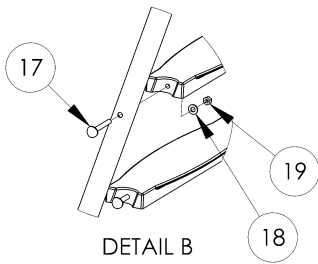

ZOOMERANG™ SLIDE:

FEATURES:

- Durable & Long Lasting Acrylic Construction
- Available in White Only
- Available in Right Turn Only
- 37" High at Seating Area
- Zoom-Flume™ Water Supply System
- Stainless Steel Rails, Legs & Hardware
- Discretely Sits Below a 6' Privacy Fence
- Designed for In-Ground Pools
- Minimum Water Depth of 3'6"
- Water Supply Attaches Directly to Pool Return Inlet
- Weight Limit = 200 Lbs.

ZOOMERANG™ SLIDE

DESCRIPTION	PART NUMBER
Zoomerang Slide - right - wht	Part #ZM-CR-SS

comes w/ss hardware

Zoomerang™ Footprint for RIGHT Turn Only Slide

ZOOMERANG™ SLIDE (ZM-CR-SS):

RESIDENTIAL SLIDES

ZOOMERANG™ SLIDE (ZM-CR-SS):

ALL CHART INFORMATION BELOW CORRESPONDS WITH THE DRAWING ON THE PREVIOUS PAGE.

RESIDENTIAL SLIDES

DRAWING REPRESENTS THE FOLLOWING PART NUMBERS:
ZM-CR-SS

ITEM #	COMPONENT	DESCRIPTION	KITS – QTY. COUNTS		
			ZM-H1-SS	ZM-H2-SS	ZM
1	ZM-R	ZOOMERANG RUNWAY			1
2	ZM-B	FLUME SUPPORT BASE			1
3	ZM-Ladder	ZOOMERANG LADDER			2
4	ZM-T	ZOOMERANG LADDER TREADS			3
5	ZM-HR	ZOOMERANG HANDRAILS			2
6	LADDER ESCUTCHEONS	LADDER ESCUTCHEONS			2
7	H-.463 X .310 CAP	GRAY PROTECTIVE CAP		3	
8	H-.562 X .390 CAP	GRAY PROTECTIVE CAP		3	
9	H-NYLON BUSHING	.500 OD X.257 ID NYLON BUSHING		3	
10	H-SS 1/4 FLAT W	1/4" FLAT WASHER S.S.		6	
11	H-SS 1/4 H C/S	1/4" X 1-1/4" HEX HEAD BOLT S.S.		3	
12	H-SS 1/4 H NUT	1/4" FINISH HEX NUT S.S.		3	
13	H-SS 3/8 FLT WASHER	3/8" X 1" FLAT WASHER S.S.	4		
14	H-SS 3/8 F NUT	3/8" FINISH NUT S.S.		1	
15	H-SS 3/8 WEDGE	3/8" X 2-3/4" WEDGE ANCHOR W/NUT & WASHER S.S.	4	3	
16	H-SS 3/8 X 3 TAP	3/8" X 3" HEX HEAD TAP BOLT S.S.	4		
17	H-SS 5/16 BOLT	5/16 X 2 3/4" LADDER BOLT S.S.	6		
18	H-SS 5/16 F WAS	5/16" SAE FLAT WASHER S.S.	6		
19	H-SS 5/16 H NUT	5/16"HEX FINISH NUT S.S.	6		
20	H-VINYL NUT CAP	1-5/8" X 1/2" WHITE VINYL CAP	2		