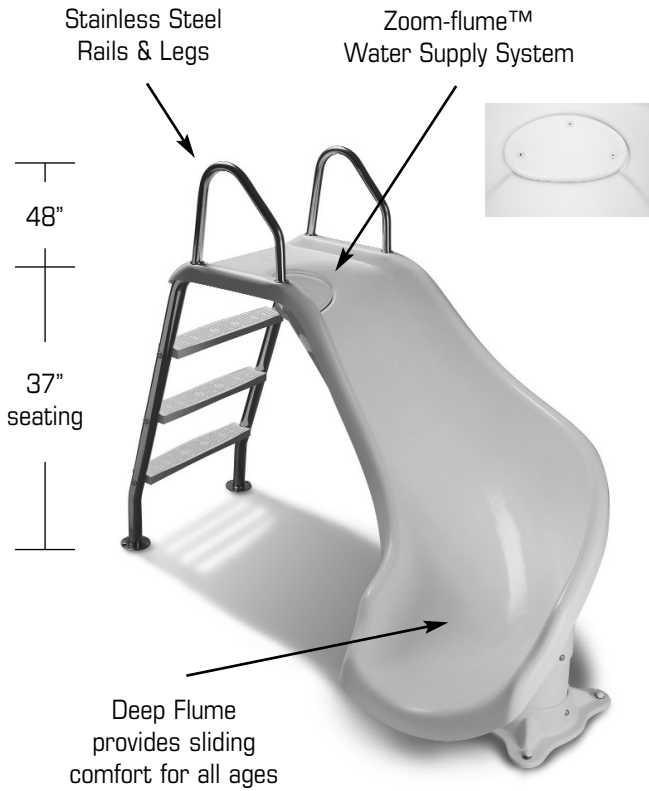

ZOOMERANG™ SLIDE:

FEATURES:

- Durable & Long Lasting Acrylic Construction
- Available in White Only
- Available in Right Turn Only
- 37" High at Seating Area
- Zoom-Flume™ Water Supply System
- Stainless Steel Rails, Legs & Hardware
- Discretely Sits Below a 6' Privacy Fence
- Designed for In-Ground Pools
- Minimum Water Depth of 3'6"
- Water Supply Attaches Directly to Pool Return Inlet
- Weight Limit = 200 Lbs.

ZOOMERANG™ SLIDE

DESCRIPTION	PART NUMBER
Zoomerang Slide - right - wht	Part #ZM-CR-SS

comes w/ss hardware

Zoomerang™ Footprint for RIGHT Turn Only Slide

ZOOMERANG™ SLIDE (ZM-CR-SS):

RESIDENTIAL SLIDES

DETAIL C

DETAIL D

DETAIL B

DETAIL A

ZOOMERANG™ SLIDE (ZM-CR-SS):

ALL CHART INFORMATION BELOW CORRESPONDS WITH THE DRAWING ON THE PREVIOUS PAGE.

RESIDENTIAL SLIDES

DRAWING REPRESENTS THE FOLLOWING PART NUMBERS:
ZM-CR-SS

NOTES:

Zoomerang available in white only.
 Zoomerang available in right turn only.