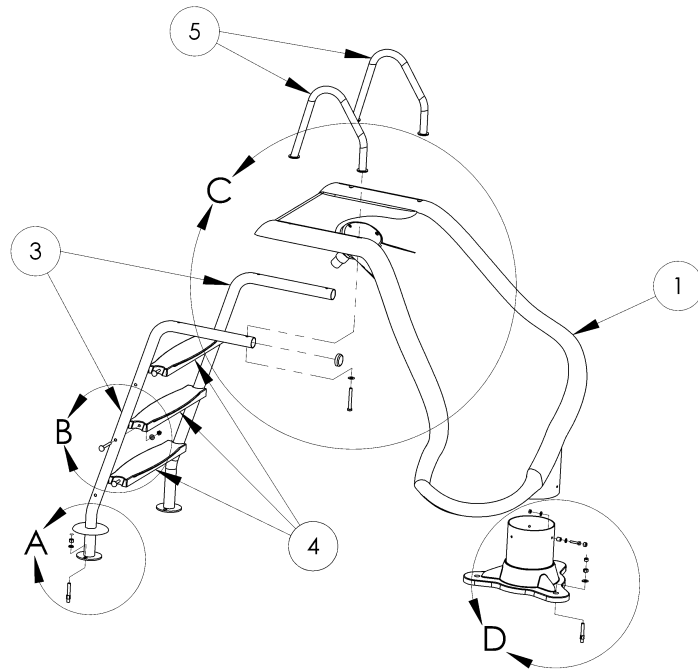

ZOOMERANG™ SLIDE:

FEATURES:

- Durable & Long Lasting Acrylic Construction
- Available in White Only
- Available in Right Turn Only
- 37" High at Seating Area
- Zoom-Flume™ Water Supply System
- Stainless Steel Rails, Legs & Hardware
- Discretely Sits Below a 6' Privacy Fence
- Designed for In-Ground Pools
- Minimum Water Depth of 3'6"
- Water Supply Attaches Directly to Pool Return Inlet
- Weight Limit = 200 Lbs.

ZOOMERANG™ SLIDE

DESCRIPTION	PART NUMBER
Zoomerang Slide - right - wht	Part #ZM-CR-SS

comes w/ss hardware

Zoomerang™ Footprint for RIGHT Turn Only Slide

ZOOMERANG™ SLIDE (ZM-CR-SS):

RESIDENTIAL SLIDES

DETAIL C

DETAIL D

DETAIL B

DETAIL A

ZOOMERANG™ SLIDE (ZM-CR-SS):

ALL CHART INFORMATION BELOW CORRESPONDS WITH THE DRAWING ON THE PREVIOUS PAGE.

RESIDENTIAL SLIDES

DRAWING REPRESENTS THE FOLLOWING PART NUMBERS:
ZM-CR-SS

ITEM #	COMPONENT	DESCRIPTION	KITS – QTY. COUNTS		
			ZM-H1-SS	ZM-H2-SS	ZM
1	ZM-R	ZOOMERANG RUNWAY			1
2	ZM-B	FLUME SUPPORT BASE			1
3	ZM-Ladder	ZOOMERANG LADDER			2
4	ZM-T	ZOOMERANG LADDER TREADS			3
5	ZM-HR	ZOOMERANG HANDRAILS			2
6	LADDER ESCUTCHEONS	LADDER ESCUTCHEONS			2
7	H-.463 X .310 CAP	GRAY PROTECTIVE CAP		3	
8	H-.562 X .390 CAP	GRAY PROTECTIVE CAP		3	
9	H-NYLON BUSHING	.500 OD X.257 ID NYLON BUSHING		3	
10	H-SS 1/4 FLAT W	1/4" FLAT WASHER S.S.		6	
11	H-SS 1/4 H C/S	1/4" X 1-1/4" HEX HEAD BOLT S.S.		3	
12	H-SS 1/4 H NUT	1/4" FINISH HEX NUT S.S.		3	
13	H-SS 3/8 FLT WASHER	3/8" X 1" FLAT WASHER S.S.	4		
14	H-SS 3/8 F NUT	3/8" FINISH NUT S.S.		1	
15	H-SS 3/8 WEDGE	3/8" X 2-3/4" WEDGE ANCHOR W/NUT & WASHER S.S.	4	3	
16	H-SS 3/8 X 3 TAP	3/8" X 3" HEX HEAD TAP BOLT S.S.	4		
17	H-SS 5/16 BOLT	5/16 X 2 3/4" LADDER BOLT S.S.	6		
18	H-SS 5/16 F WAS	5/16" SAE FLAT WASHER S.S.	6		
19	H-SS 5/16 H NUT	5/16"HEX FINISH NUT S.S.	6		
20	H-VINYL NUT CAP	1-5/8" X 1/2" WHITE VINYL CAP	2		