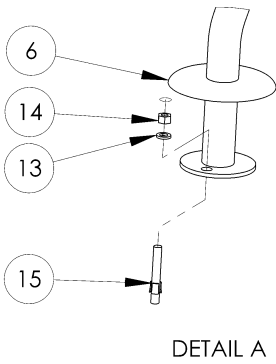

ZOOMERANG™ SLIDE:

FEATURES:

- Durable & Long Lasting Acrylic Construction
- Available in White Only
- Available in Right Turn Only
- 37" High at Seating Area
- Zoom-Flume™ Water Supply System
- Stainless Steel Rails, Legs & Hardware
- Discretely Sits Below a 6' Privacy Fence
- Designed for In-Ground Pools
- Minimum Water Depth of 3'6"
- Water Supply Attaches Directly to Pool Return Inlet
- Weight Limit = 200 Lbs.

ZOOMERANG™ SLIDE

DESCRIPTION	PART NUMBER
Zoomerang Slide - right - wht	Part #ZM-CR-SS

comes w/ss hardware

Zoomerang™ Footprint for RIGHT Turn Only Slide

ZOOMERANG™ SLIDE (ZM-CR-SS):

RESIDENTIAL SLIDES

ZOOMERANG™ SLIDE (ZM-CR-SS):

ALL CHART INFORMATION BELOW CORRESPONDS WITH THE DRAWING ON THE PREVIOUS PAGE.

RESIDENTIAL SLIDES

DRAWING REPRESENTS THE FOLLOWING PART NUMBERS:
ZM-CR-SS

ITEM #	COMPONENT	DESCRIPTION	KITS – QTY. COUNTS		
			ZM-H1-SS	ZM-H2-SS	ZM
1	ZM-R	ZOOMERANG RUNWAY			1
2	ZM-B	FLUME SUPPORT BASE			1
3	ZM-Ladder	ZOOMERANG LADDER			2
4	ZM-T	ZOOMERANG LADDER TREADS			3
5	ZM-HR	ZOOMERANG HANDRAILS			2
6	LADDER ESCUTCHEONS	LADDER ESCUTCHEONS			2
7	H-.463 X .310 CAP	GRAY PROTECTIVE CAP		3	
8	H-.562 X .390 CAP	GRAY PROTECTIVE CAP		3	
9	H-NYLON BUSHING	.500 OD X.257 ID NYLON BUSHING		3	
10	H-SS 1/4 FLAT W	1/4" FLAT WASHER S.S.		6	
11	H-SS 1/4 H C/S	1/4" X 1-1/4" HEX HEAD BOLT S.S.		3	
12	H-SS 1/4 H NUT	1/4" FINISH HEX NUT S.S.		3	
13	H-SS 3/8 FLT WASHER	3/8" X 1" FLAT WASHER S.S.	4		
14	H-SS 3/8 F NUT	3/8" FINISH NUT S.S.		1	
15	H-SS 3/8 WEDGE	3/8" X 2-3/4" WEDGE ANCHOR W/NUT & WASHER S.S.	4	3	
16	H-SS 3/8 X 3 TAP	3/8" X 3" HEX HEAD TAP BOLT S.S.	4		
17	H-SS 5/16 BOLT	5/16 X 2 3/4" LADDER BOLT S.S.	6		
18	H-SS 5/16 F WAS	5/16" SAE FLAT WASHER S.S.	6		
19	H-SS 5/16 H NUT	5/16"HEX FINISH NUT S.S.	6		
20	H-VINYL NUT CAP	1-5/8" X 1/2" WHITE VINYL CAP	2		