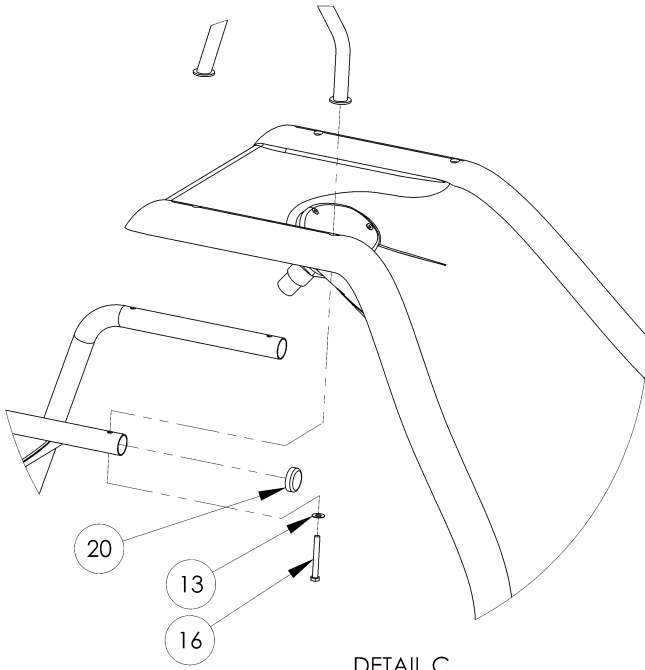

ZOOMERANG™ SLIDE:

FEATURES:

- Durable & Long Lasting Acrylic Construction
- Available in White Only
- Available in Right Turn Only
- 37" High at Seating Area
- Zoom-Flume™ Water Supply System
- Stainless Steel Rails, Legs & Hardware
- Discretely Sits Below a 6' Privacy Fence
- Designed for In-Ground Pools
- Minimum Water Depth of 3'6"
- Water Supply Attaches Directly to Pool Return Inlet
- Weight Limit = 200 Lbs.

ZOOMERANG™ SLIDE

DESCRIPTION	PART NUMBER
Zoomerang Slide - right - wht	Part #ZM-CR-SS

comes w/ss hardware

Zoomerang™ Footprint for RIGHT Turn Only Slide

ZOOMERANG™ SLIDE (ZM-CR-SS):

RESIDENTIAL SLIDES

ZOOMERANG™ SLIDE (ZM-CR-SS):

ALL CHART INFORMATION BELOW CORRESPONDS WITH THE DRAWING ON THE PREVIOUS PAGE.

RESIDENTIAL SLIDES

DRAWING REPRESENTS THE FOLLOWING PART NUMBERS:
ZM-CR-SS

ITEM #	COMPONENT	DESCRIPTION	KITS – QTY. COUNTS		
			ZM-H1-SS	ZM-H2-SS	ZM
1	ZM-R	ZOOMERANG RUNWAY			1
2	ZM-B	FLUME SUPPORT BASE			1
3	ZM-Ladder	ZOOMERANG LADDER			2
4	ZM-T	ZOOMERANG LADDER TREADS			3
5	ZM-HR	ZOOMERANG HANDRAILS			2
6	LADDER ESCUTCHEONS	LADDER ESCUTCHEONS			2
7	H-.463 X .310 CAP	GRAY PROTECTIVE CAP		3	
8	H-.562 X .390 CAP	GRAY PROTECTIVE CAP		3	
9	H-NYLON BUSHING	.500 OD X.257 ID NYLON BUSHING		3	
10	H-SS 1/4 FLAT W	1/4" FLAT WASHER S.S.		6	
11	H-SS 1/4 H C/S	1/4" X 1-1/4" HEX HEAD BOLT S.S.		3	
12	H-SS 1/4 H NUT	1/4" FINISH HEX NUT S.S.		3	
13	H-SS 3/8 FLT WASHER	3/8" X 1" FLAT WASHER S.S.	4		
14	H-SS 3/8 F NUT	3/8" FINISH NUT S.S.		1	
15	H-SS 3/8 WEDGE	3/8" X 2-3/4" WEDGE ANCHOR W/NUT & WASHER S.S.	4	3	
16	H-SS 3/8 X 3 TAP	3/8" X 3" HEX HEAD TAP BOLT S.S.	4		
17	H-SS 5/16 BOLT	5/16 X 2 3/4" LADDER BOLT S.S.	6		
18	H-SS 5/16 F WAS	5/16" SAE FLAT WASHER S.S.	6		
19	H-SS 5/16 H NUT	5/16"HEX FINISH NUT S.S.	6		
20	H-VINYL NUT CAP	1-5/8" X 1/2" WHITE VINYL CAP	2		