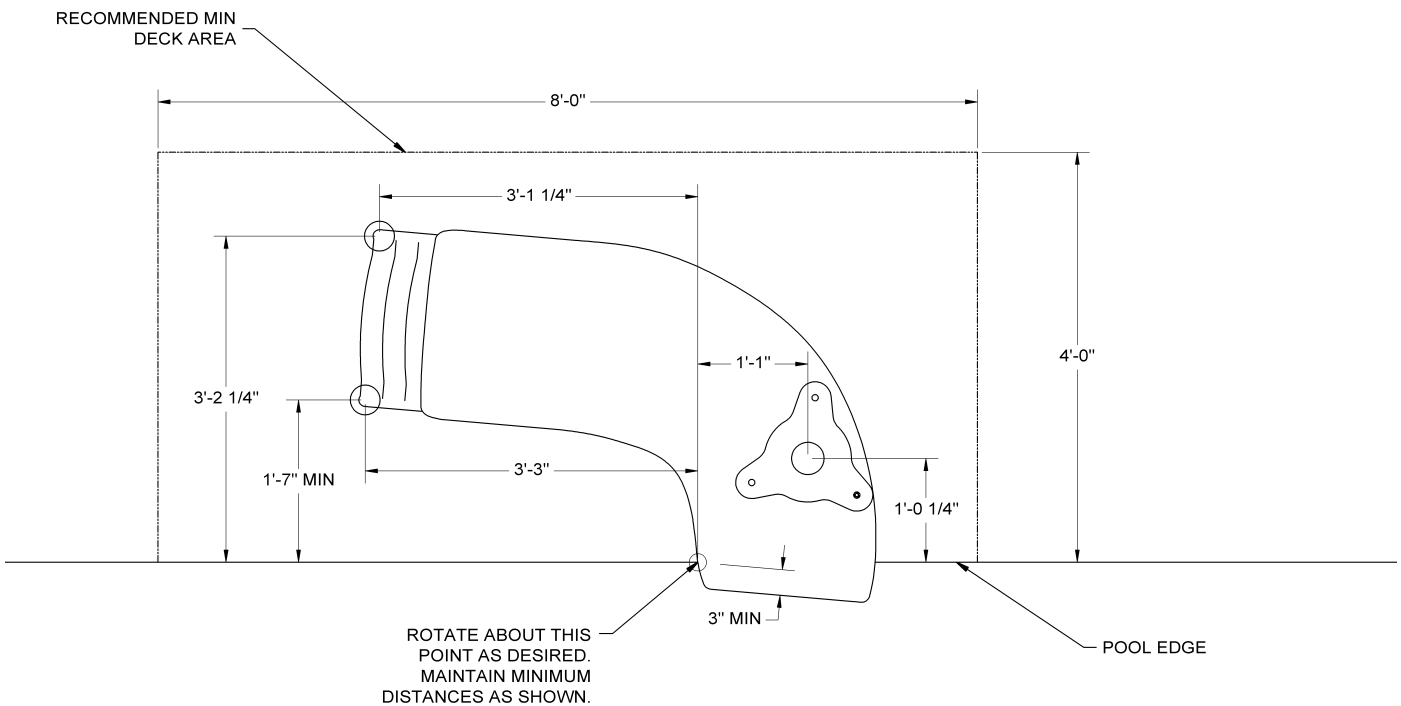

ZOOMERANG™ SLIDE:

FEATURES:

- Durable & Long Lasting Acrylic Construction
- Available in White Only
- Available in Right Turn Only
- 37" High at Seating Area
- Zoom-Flume™ Water Supply System
- Stainless Steel Rails, Legs & Hardware
- Discretely Sits Below a 6' Privacy Fence
- Designed for In-Ground Pools
- Minimum Water Depth of 3'6"
- Water Supply Attaches Directly to Pool Return Inlet
- Weight Limit = 200 Lbs.

ZOOMERANG™ SLIDE

DESCRIPTION	PART NUMBER
Zoomerang Slide - right - wht	Part #ZM-CR-SS

comes w/ss hardware

Zoomerang™ Footprint for RIGHT Turn Only Slide

ZOOMERANG™ SLIDE (ZM-CR-SS):

RESIDENTIAL SLIDES

DETAIL C

DETAIL D

DETAIL B

DETAIL A

ZOOMERANG™ SLIDE (ZM-CR-SS):

ALL CHART INFORMATION BELOW CORRESPONDS WITH THE DRAWING ON THE PREVIOUS PAGE.

RESIDENTIAL SLIDES

DRAWING REPRESENTS THE FOLLOWING PART NUMBERS:
ZM-CR-SS