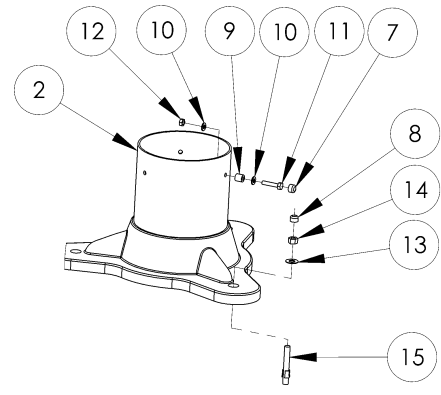

ZOOMERANG™ SLIDE:

FEATURES:

- Durable & Long Lasting Acrylic Construction
- Available in White Only
- Available in Right Turn Only
- 37" High at Seating Area
- Zoom-Flume™ Water Supply System
- Stainless Steel Rails, Legs & Hardware
- Discretely Sits Below a 6' Privacy Fence
- Designed for In-Ground Pools
- Minimum Water Depth of 3'6"
- Water Supply Attaches Directly to Pool Return Inlet
- Weight Limit = 200 Lbs.

ZOOMERANG™ SLIDE

DESCRIPTION	PART NUMBER
Zoomerang Slide - right - wht	Part #ZM-CR-SS

comes w/ss hardware

Zoomerang™ Footprint for RIGHT Turn Only Slide

ZOOMERANG™ SLIDE (ZM-CR-SS):

RESIDENTIAL SLIDES

DETAIL C

DETAIL D

DETAIL B

DETAIL A

ZOOMERANG™ SLIDE (ZM-CR-SS):

ALL CHART INFORMATION BELOW CORRESPONDS WITH THE DRAWING ON THE PREVIOUS PAGE.

RESIDENTIAL SLIDES

DRAWING REPRESENTS THE FOLLOWING PART NUMBERS:
ZM-CR-SS

ITEM #	COMPONENT	DESCRIPTION	KITS – QTY. COUNTS		
			ZM-H1-SS	ZM-H2-SS	ZM
1	ZM-R	ZOOMERANG RUNWAY			1
2	ZM-B	FLUME SUPPORT BASE			1
3	ZM-Ladder	ZOOMERANG LADDER			2
4	ZM-T	ZOOMERANG LADDER TREADS			3
5	ZM-HR	ZOOMERANG HANDRAILS			2
6	LADDER ESCUTCHEONS	LADDER ESCUTCHEONS			2
7	H-.463 X .310 CAP	GRAY PROTECTIVE CAP		3	
8	H-.562 X .390 CAP	GRAY PROTECTIVE CAP		3	
9	H-NYLON BUSHING	.500 OD X.257 ID NYLON BUSHING		3	
10	H-SS 1/4 FLAT W	1/4" FLAT WASHER S.S.		6	
11	H-SS 1/4 H C/S	1/4" X 1-1/4" HEX HEAD BOLT S.S.		3	
12	H-SS 1/4 H NUT	1/4" FINISH HEX NUT S.S.		3	
13	H-SS 3/8 FLT WASHER	3/8" X 1" FLAT WASHER S.S.	4		
14	H-SS 3/8 F NUT	3/8" FINISH NUT S.S.		1	
15	H-SS 3/8 WEDGE	3/8" X 2-3/4" WEDGE ANCHOR W/NUT & WASHER S.S.	4	3	
16	H-SS 3/8 X 3 TAP	3/8" X 3" HEX HEAD TAP BOLT S.S.	4		
17	H-SS 5/16 BOLT	5/16 X 2 3/4" LADDER BOLT S.S.	6		
18	H-SS 5/16 F WAS	5/16" SAE FLAT WASHER S.S.	6		
19	H-SS 5/16 H NUT	5/16"HEX FINISH NUT S.S.	6		
20	H-VINYL NUT CAP	1-5/8" X 1/2" WHITE VINYL CAP	2		