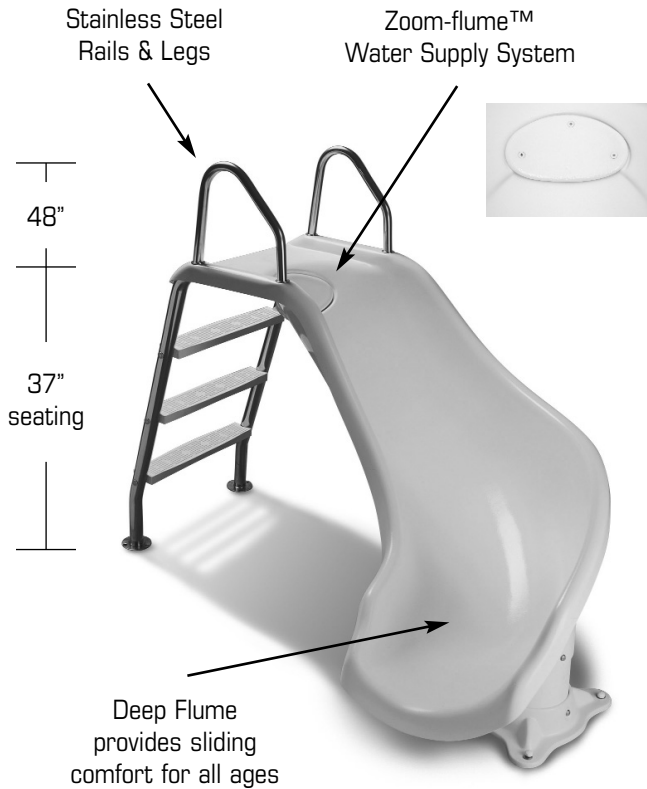

ZOOMERANG™ SLIDE:

FEATURES:

- Durable & Long Lasting Acrylic Construction
- Available in White Only
- Available in Right Turn Only
- 37" High at Seating Area
- Zoom-Flume™ Water Supply System
- Stainless Steel Rails, Legs & Hardware
- Discretely Sits Below a 6' Privacy Fence
- Designed for In-Ground Pools
- Minimum Water Depth of 3'6"
- Water Supply Attaches Directly to Pool Return Inlet
- Weight Limit = 200 Lbs.

ZOOMERANG™ SLIDE

DESCRIPTION	PART NUMBER
Zoomerang Slide - right - wht	Part #ZM-CR-SS

comes w/ss hardware

Zoomerang™ Footprint for RIGHT Turn Only Slide

ZOOMERANG™ SLIDE (ZM-CR-SS):

RESIDENTIAL SLIDES

ZOOMERANG™ SLIDE (ZM-CR-SS):

ALL CHART INFORMATION BELOW CORRESPONDS WITH THE DRAWING ON THE PREVIOUS PAGE.

RESIDENTIAL SLIDES

DRAWING REPRESENTS THE FOLLOWING PART NUMBERS:
ZM-CR-SS

ITEM #	COMPONENT	DESCRIPTION	KITS – QTY. COUNTS		
			ZM-H1-SS	ZM-H2-SS	ZM
1	ZM-R	ZOOMERANG RUNWAY			1
2	ZM-B	FLUME SUPPORT BASE			1
3	ZM-Ladder	ZOOMERANG LADDER			2
4	ZM-T	ZOOMERANG LADDER TREADS			3
5	ZM-HR	ZOOMERANG HANDRAILS			2
6	LADDER ESCUTCHEONS	LADDER ESCUTCHEONS			2
7	H-.463 X .310 CAP	GRAY PROTECTIVE CAP		3	
8	H-.562 X .390 CAP	GRAY PROTECTIVE CAP		3	
9	H-NYLON BUSHING	.500 OD X.257 ID NYLON BUSHING		3	
10	H-SS 1/4 FLAT W	1/4" FLAT WASHER S.S.		6	
11	H-SS 1/4 H C/S	1/4" X 1-1/4" HEX HEAD BOLT S.S.		3	
12	H-SS 1/4 H NUT	1/4" FINISH HEX NUT S.S.		3	
13	H-SS 3/8 FLT WASHER	3/8" X 1" FLAT WASHER S.S.	4		
14	H-SS 3/8 F NUT	3/8" FINISH NUT S.S.		1	
15	H-SS 3/8 WEDGE	3/8" X 2-3/4" WEDGE ANCHOR W/NUT & WASHER S.S.	4	3	
16	H-SS 3/8 X 3 TAP	3/8" X 3" HEX HEAD TAP BOLT S.S.	4		
17	H-SS 5/16 BOLT	5/16 X 2 3/4" LADDER BOLT S.S.	6		
18	H-SS 5/16 F WAS	5/16" SAE FLAT WASHER S.S.	6		
19	H-SS 5/16 H NUT	5/16"HEX FINISH NUT S.S.	6		
20	H-VINYL NUT CAP	1-5/8" X 1/2" WHITE VINYL CAP	2		

NOTES:

Zoomerang available in white only.
 Zoomerang available in right turn only.