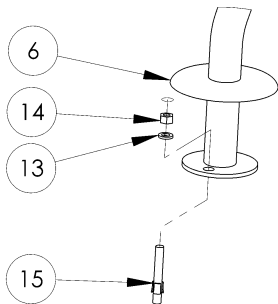

ZOOMERANG™ SLIDE:

FEATURES:

- Durable & Long Lasting Acrylic Construction
- Available in White Only
- Available in Right Turn Only
- 37" High at Seating Area
- Zoom-Flume™ Water Supply System
- Stainless Steel Rails, Legs & Hardware
- Discretely Sits Below a 6' Privacy Fence
- Designed for In-Ground Pools
- Minimum Water Depth of 3'6"
- Water Supply Attaches Directly to Pool Return Inlet
- Weight Limit = 200 Lbs.

ZOOMERANG™ SLIDE

DESCRIPTION	PART NUMBER
Zoomerang Slide - right - wht	Part #ZM-CR-SS

comes w/ss hardware

Zoomerang™ Footprint for RIGHT Turn Only Slide

ZOOMERANG™ SLIDE (ZM-CR-SS):

RESIDENTIAL SLIDES

DETAIL C

DETAIL D

DETAIL B

DETAIL A

ZOOMERANG™ SLIDE (ZM-CR-SS):

ALL CHART INFORMATION BELOW CORRESPONDS WITH THE DRAWING ON THE PREVIOUS PAGE.

RESIDENTIAL SLIDES

DRAWING REPRESENTS THE FOLLOWING PART NUMBERS:
ZM-CR-SS

ITEM #	COMPONENT	DESCRIPTION	KITS – QTY. COUNTS		
			ZM-H1-SS	ZM-H2-SS	ZM
1	ZM-R	ZOOMERANG RUNWAY			1
2	ZM-B	FLUME SUPPORT BASE			1
3	ZM-Ladder	ZOOMERANG LADDER			2
4	ZM-T	ZOOMERANG LADDER TREADS			3
5	ZM-HR	ZOOMERANG HANDRAILS			2
6	LADDER ESCUTCHEONS	LADDER ESCUTCHEONS			2
7	H-.463 X .310 CAP	GRAY PROTECTIVE CAP		3	
8	H-.562 X .390 CAP	GRAY PROTECTIVE CAP		3	
9	H-NYLON BUSHING	.500 OD X.257 ID NYLON BUSHING		3	
10	H-SS 1/4 FLAT W	1/4" FLAT WASHER S.S.		6	
11	H-SS 1/4 H C/S	1/4" X 1-1/4" HEX HEAD BOLT S.S.		3	
12	H-SS 1/4 H NUT	1/4" FINISH HEX NUT S.S.		3	
13	H-SS 3/8 FLT WASHER	3/8" X 1" FLAT WASHER S.S.	4		
14	H-SS 3/8 F NUT	3/8" FINISH NUT S.S.		1	
15	H-SS 3/8 WEDGE	3/8" X 2-3/4" WEDGE ANCHOR W/NUT & WASHER S.S.	4	3	
16	H-SS 3/8 X 3 TAP	3/8" X 3" HEX HEAD TAP BOLT S.S.	4		
17	H-SS 5/16 BOLT	5/16 X 2 3/4" LADDER BOLT S.S.	6		
18	H-SS 5/16 F WAS	5/16" SAE FLAT WASHER S.S.	6		
19	H-SS 5/16 H NUT	5/16"HEX FINISH NUT S.S.	6		
20	H-VINYL NUT CAP	1-5/8" X 1/2" WHITE VINYL CAP	2		