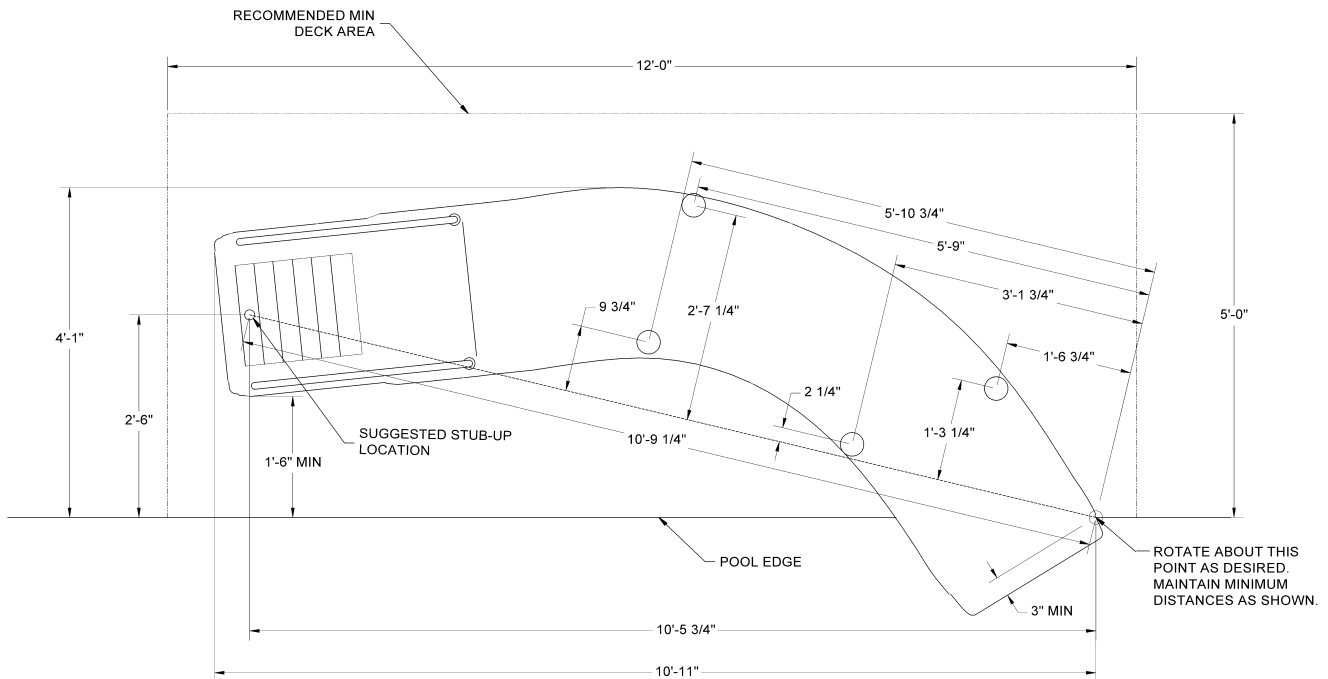

WILD RIDE™ SLIDE:

FEATURES:

- Durable & Long Lasting Acrylic With Fiberglass Reinforcements
- Available in White, Tan, Gray & Blue
- Available in Right or Left Turn
- 77.5" High at Seating Area
- Zoom-Flume™ Water Supply System
- Stainless Steel Rails, Legs & Hardware
- Exclusive Stainless Steel Deck Flanges
- Optional Powder Coated Rails & Legs
- Fully Molded Steps Provide Safe Access to Slide Flume
- Weight Limit = 250 Lbs.
- See Available Slide Colors on Pg. 29

WILD RIDE™ - RIGHT

DESCRIPTION	PART NUMBER
Wild Ride Slide - right - wht	Part #WRS-CR-SS
Wild Ride Slide - right - blue	Part #WRS-CRB-SS
Wild Ride Slide - right - tan	Part #WRS-CRT-SS
Wild Ride Slide - right - gray	Part #WRS-CRG-SS

Wild Ride™ Footprint for RIGHT Turn Slide

WILD RIDE™ SLIDE:

Zoom-flume™
Water Supply System

FEATURES:

- Durable & Long Lasting Acrylic With Fiberglass Reinforcements
- Available in White, Tan, Gray & Blue
- Available in Right or Left Turn
- 77.5" High at Seating Area
- Zoom-Flume™ Water Supply System
- Stainless Steel Rails, Legs & Hardware
- Exclusive Stainless Steel Deck Flanges
- Optional Powder Coated Rails & Legs
- Fully Molded Steps Provide Safe Access to Slide Flume
- Weight Limit = 250 Lbs.
- See Available Slide Colors on Pg. 29