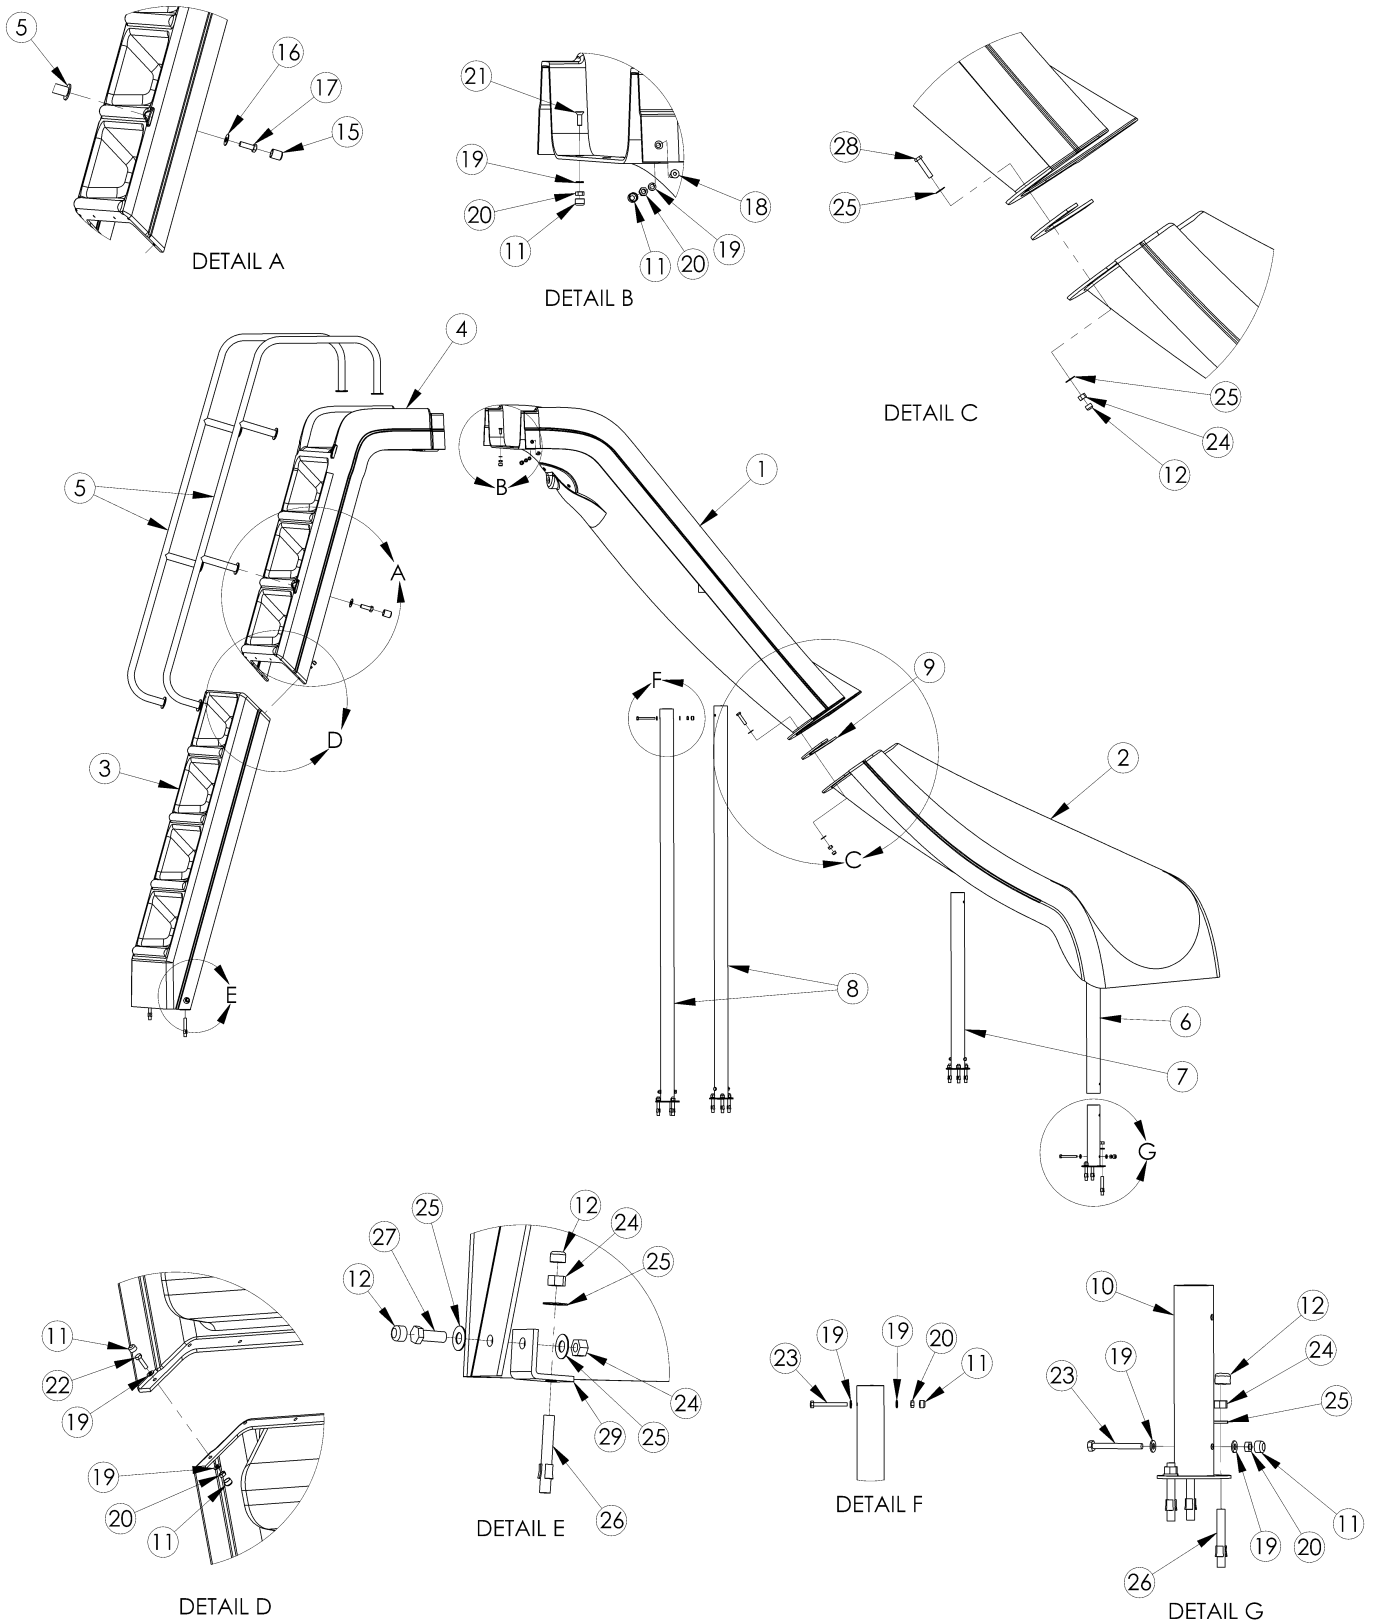

WILD RIDE™ SLIDE (W-RIDE-CR-SS):

RESIDENTIAL SLIDES

WILD RIDE™ SLIDE (W-RIDE-CR-SS):

ALL CHART INFORMATION BELOW CORRESPONDS WITH THE DRAWING ON THE PREVIOUS PAGE.

DRAWING REPRESENTS THE FOLLOWING PART NUMBERS:	
W-RIDE-CL-SS	W-RIDE-CR-SS (shown)

ITEM #	COMPONENT	DESCRIPTION	HARDWARE KITS/PARTS KITS – QTY. COUNTS									
			SH-101	SH-102	SH-103	SH-104	SH-106	SH-107	SH-108	HOSE	WRS	
1	WRS-URUN-W-R	WILD RIDE UPPER RUNWAY										1
2	WRS-LRUN-W-R	WILD RIDE LOWER RUNWAY										1
3	WRS-LSTEP-W	WILD RIDE STEP LOWER SECTION										1
4	WRS-USTEP-W	WILD RIDE STEP UPPER SECTION										1
5	WRS-HD RAIL	WILD RIDE HANDRAIL										2
6	WW-24-1/2"-LEG	LEG, 24-1/2"										1
7	WW-22"-LEG	LEG, 22"										1
8	WW-54-1/2"-LEG	LEG, 54-1/2"										2
9	H-WRS GASKET	GASKET, CLOSED CELL NEOPRENE SPONGE										1
10	DECK ANCHOR	9" STAINLESS STEEL DECK ANCHOR							4			
11	H-.463 X .310 CAP	.463 X .310 PROTECTIVE CAP				25	1					
12	H-.562 X .390 CAP	.562 X .390 PROTECTIVE CAP				16	3					
13	H-1 BALL VALVE	1" BALL VALVE-SLIP WHITE									1*	
14	H-1 SPA HOSE	10 FEET OF 1" PVC FLEX PIPE									1*	
15	H-1 WHT CAP	.750 X 1" GRAY NUT CAP				6						
16	H-SS 1/2 F WAS	1/2" FLAT WASHER S.S.	8									
17	H-SS 1/2-13 BOL	1/2" X 1-1/2" HEX HEAD BOLT S.S.	8									
18	H-SS 1/4 FL HEAD	1/4-20 X 3/4" SOC FLAT C/S SS								2		
19	H-SS 1/4 FLAT W	1/4" FLAT WASHER SS 18.8	17	8			2					
20	H-SS 1/4 H NUT	1/4" HEX NUT SS	11	4			1					
21	H-SS 1/4 X 1-1/4 F	1/4-20 X 1-1/4" SOC FLAT C/S 1								3		
22	H-SS 1/4-20 X 1	1/4" X 1" HEX HEAD BOLT S.S.	6									
23	H-SS 1/4X2-1/4H	1/4" X 2-1/4" HEX HEAD BOLT S.S.		4			1					
24	H-SS 3/8 F NUT	3/8" HEX NUT SS		6	2		3					
25	H-SS 3/8 FLT WASHER	3/8" X 1" FLAT WASHER S.S.		12	4		3					
26	H-SS 3/8 WEDGE	3/8 X 2-3/4 WEDGE ANCHOR ST.ST			2		3					
27	H-SS 3/8X1 H B	3/8" X 1" HEX HEAD BOLT S.S.			2							
28	H-SS 3/8X1-3/4	3/8" X 1-3/4" HEX HEAD BOLT S.S.		6								
29	L-BRACKET	L-BRACKET, LADDER ANCHOR, WHITE								2		

* not pictured

NOTES:

Wild Ride Slides available in both right and left turns.
Wild Ride slides available with custom powder coated handrails and legs.

RESIDENTIAL SLIDES