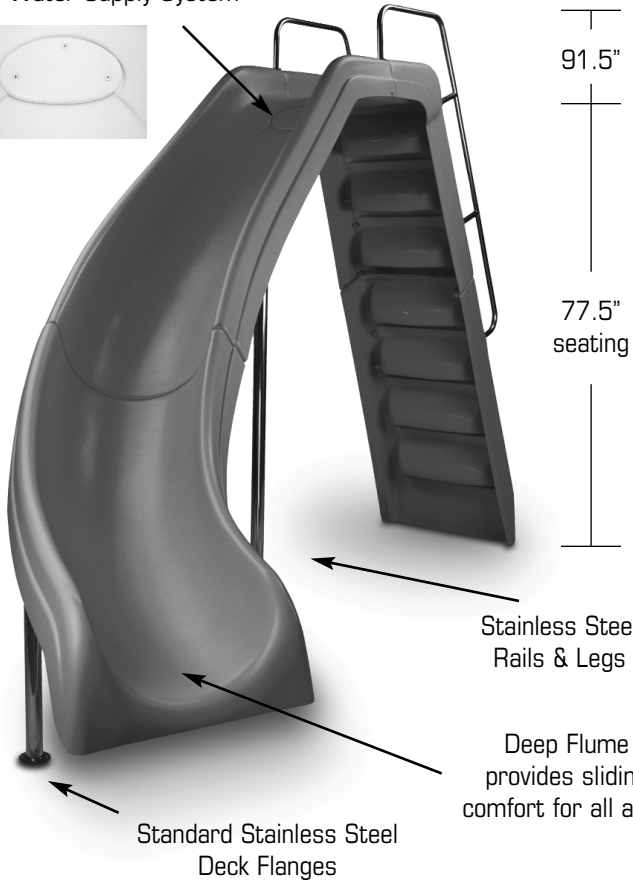

WILD RIDE™ SLIDE:

FEATURES:

- Durable & Long Lasting Acrylic With Fiberglass Reinforcements
- Available in White, Tan, Gray & Blue
- Available in Right or Left Turn
- 77.5" High at Seating Area
- Zoom-Flume™ Water Supply System
- Stainless Steel Rails, Legs & Hardware
- Exclusive Stainless Steel Deck Flanges
- Optional Powder Coated Rails & Legs
- Fully Molded Steps Provide Safe Access to Slide Flume
- Weight Limit = 250 Lbs.
- See Available Slide Colors on Pg. 29

WILD RIDE™ - RIGHT

DESCRIPTION	PART NUMBER
Wild Ride Slide - right - wht	Part #WRS-CR-SS
Wild Ride Slide - right - blue	Part #WRS-CRB-SS
Wild Ride Slide - right - tan	Part #WRS-CRT-SS
Wild Ride Slide - right - gray	Part #WRS-CRG-SS

comes w/ss hardware
w/powder coated handrails, add **-H**
w/powder coated handrails, legs, & deck anchors, add **-A**

Custom Powder Coated Colors = White -1; Earth: -3;
Copper Vein: -4; Hammertone Gray: -6; Light Gray: -9
(add custom color code behind part # when ordering)

Wild Ride™ Footprint for RIGHT Turn Slide

WILD RIDE™ SLIDE:

Zoom-flume™
Water Supply System

FEATURES:

- Durable & Long Lasting Acrylic With Fiberglass Reinforcements
- Available in White, Tan, Gray & Blue
- Available in Right or Left Turn
- 77.5" High at Seating Area
- Zoom-Flume™ Water Supply System
- Stainless Steel Rails, Legs & Hardware
- Exclusive Stainless Steel Deck Flanges
- Optional Powder Coated Rails & Legs
- Fully Molded Steps Provide Safe Access to Slide Flume
- Weight Limit = 250 Lbs.
- See Available Slide Colors on Pg. 29