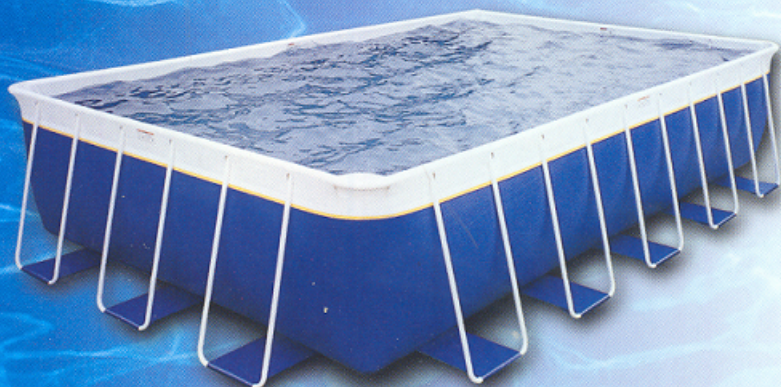

PORTABLE POOLS

Legacy[®] POOLS

Bringing Families Closer Together
for Over 16 Years

A DIVISION OF
PORTABLE POOLS, INC.

UNIQUE OVALS 52"

Size	Cartons	Box	Weight	Gallons
10' x 19'	3	1	132 Pounds (60kg)	5,300
		2	112 Pounds (51kg)	
		3	117 Pounds (53kg)	
14' x 23'	3	1	168 Pounds (76kg)	8,900
		2	106 Pounds (48kg)	
		3	146 Pounds (66kg)	
14' x 27'	3	1	198 Pounds (90kg)	10,700
		2	119 Pounds (54kg)	
		3	157 Pounds (71kg)	

TRUE CIRCLES 52"

Size	Cartons	Box	Weight	Gallons
17'	3	1	143 Pounds (65kg)	7,000
		2	84 Pounds (38kg)	
		3	101 Pounds (46kg)	
21'	3	1	185 Pounds (84kg)	11,900
		2	104 Pounds (47kg)	
		3	130 Pounds (59kg)	