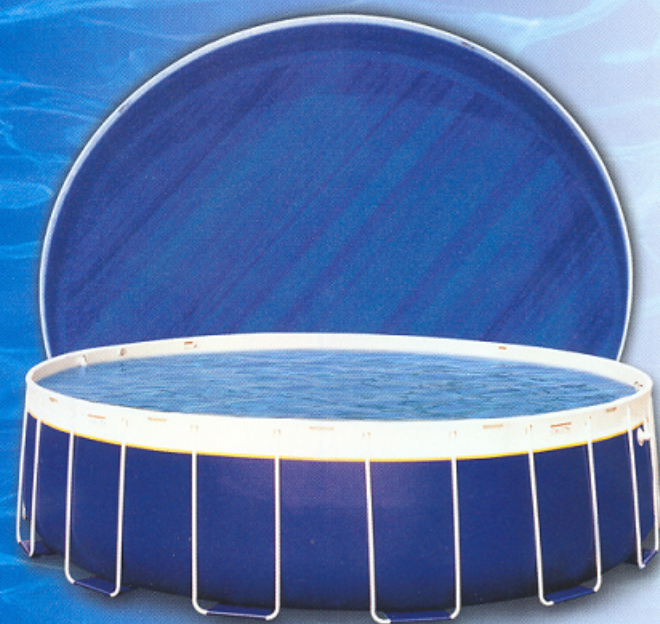

PORTABLE POOLS

Legacy[®] POOLS

Bringing Families Closer Together
for Over 16 Years

A DIVISION OF
PORTABLE POOLS, INC.

UNIQUE OVALS 52"

Size	Cartons	Box	Weight	Gallons
10' x 19'	3	1	132 Pounds (60kg)	5,300
		2	112 Pounds (51kg)	
		3	117 Pounds (53kg)	
14' x 23'	3	1	168 Pounds (76kg)	8,900
		2	106 Pounds (48kg)	
		3	146 Pounds (66kg)	
14' x 27'	3	1	198 Pounds (90kg)	10,700
		2	119 Pounds (54kg)	
		3	157 Pounds (71kg)	

TRUE CIRCLES 52"

Size	Cartons	Box	Weight	Gallons
17'	3	1	143 Pounds (65kg)	7,000
		2	84 Pounds (38kg)	
		3	101 Pounds (46kg)	
21'	3	1	185 Pounds (84kg)	11,900
		2	104 Pounds (47kg)	
		3	130 Pounds (59kg)	