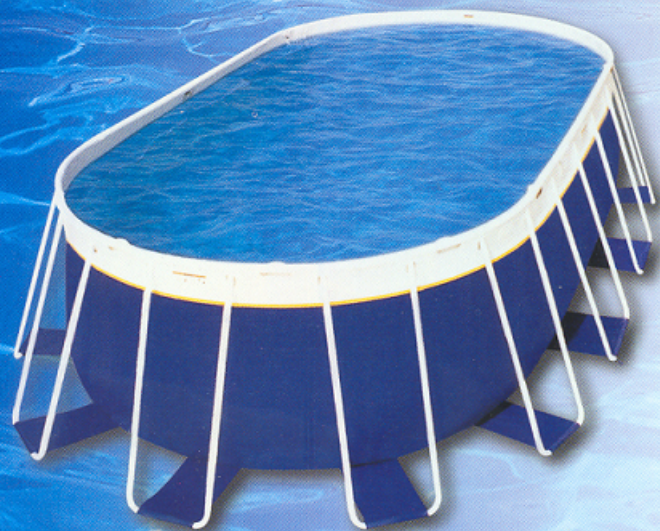

PORTABLE POOLS

Legacy[®] POOLS

Bringing Families Closer Together
for Over 16 Years

A DIVISION OF
PORTABLE POOLS, INC.

UNIQUE OVALS 52"

Size	Cartons	Box	Weight	Gallons
10' x 19'	3	1	132 Pounds (60kg)	5,300
		2	112 Pounds (51kg)	
		3	117 Pounds (53kg)	
14' x 23'	3	1	168 Pounds (76kg)	8,900
		2	106 Pounds (48kg)	
		3	146 Pounds (66kg)	
14' x 27'	3	1	198 Pounds (90kg)	10,700
		2	119 Pounds (54kg)	
		3	157 Pounds (71kg)	

TRUE CIRCLES 52"

Size	Cartons	Box	Weight	Gallons
17'	3	1	143 Pounds (65kg)	7,000
		2	84 Pounds (38kg)	
		3	101 Pounds (46kg)	
21'	3	1	185 Pounds (84kg)	11,900
		2	104 Pounds (47kg)	
		3	130 Pounds (59kg)	