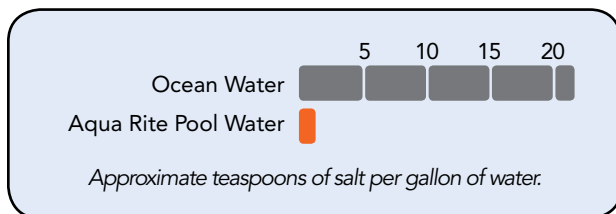

USE A MINIMAL AMOUNT OF SALT

A teaspoon of salt per gallon is all it takes. Salt won't wear out or evaporate; it's used over and over again. Day in and day out, you have fresh, pure chlorine introduced evenly throughout your swimming pool and spa. Salt-chlorinated water is perfect for plaster, pebble, vinyl and fiberglass pools up to 40,000 gallons.*