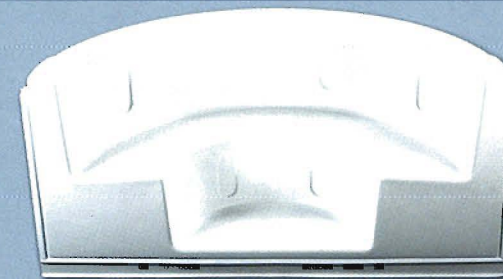

New Step Support System

Our new and improved tread support beams utilize a full, two-inch leg system which can accommodate up to 15 legs. This system requires no tools and no hardware to install. Sweetwater Steps are now engineered to be one of the least labor intensive installation systems available and are one of the strongest support systems in the pool industry.

Call 1-800-894-4876
www.hydrapools.com

Corner Steps

2' Radius Corner Cantilever
HS109N

4' Radius Cozy Corner
HS101N

Swimouts

6' Swimout Straight
HS401

8' Cozy Cove Swimout
HS403

8' Cozy Cove Swimout with Jets
HS404