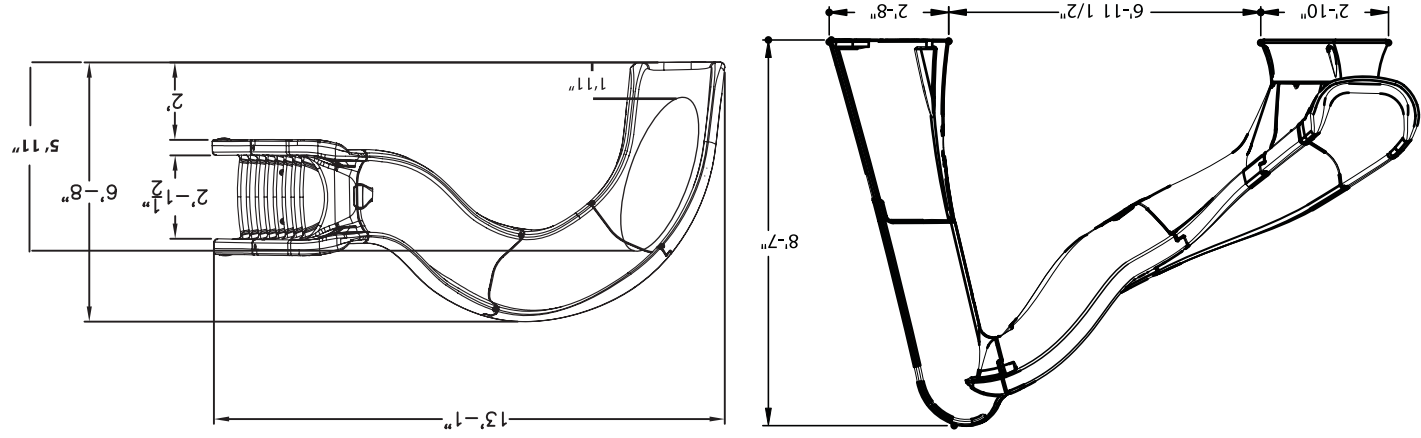

Waterpark
Twister

TurboTwister