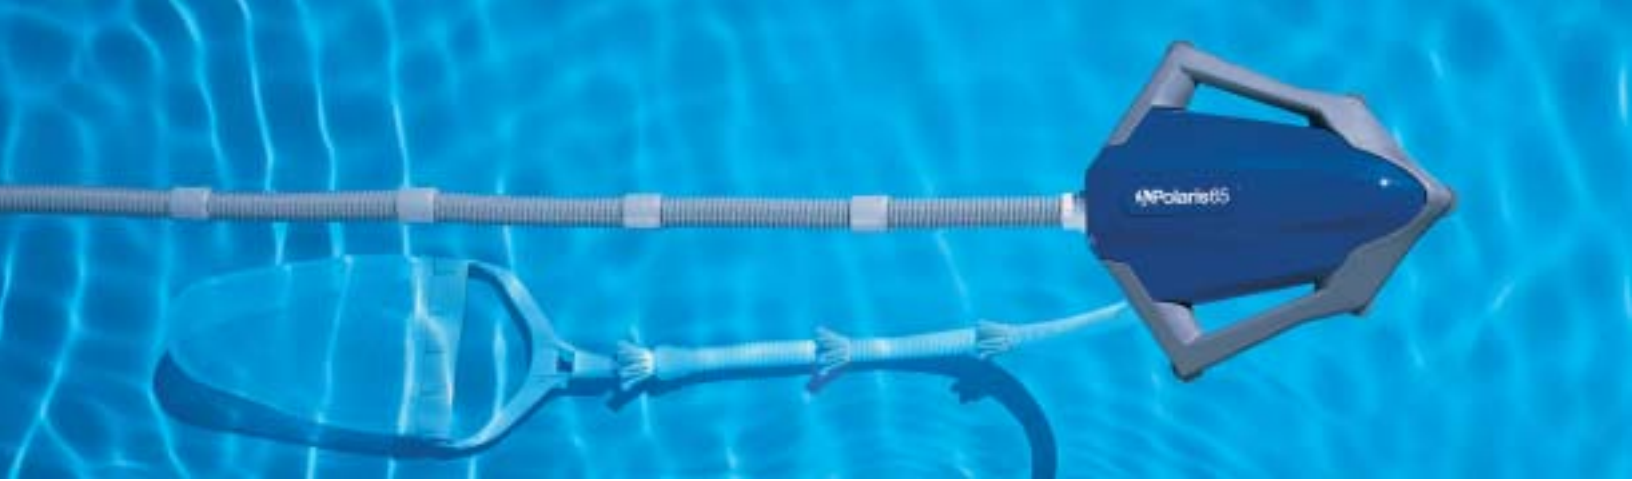

# Polaris 65

For all aboveground pools.

For those who've figured out it's more fun to swim in a pool than clean it.

The Polaris Vac-Sweep® 65 is designed for all aboveground pools up to five feet deep, even those with an uneven bottom.

# features

- Installs in minutes. Operates with pumps and filtration systems normally found on aboveground pools and vacuums the bottom and sweeps the sides in three hours or less.
- Patented jet sweep assembly blows water against the pool wall to loosen debris in hard-to-reach places and then sweeps it into an easy-to-remove filter bag.
- Powered by the pressure of clean water returning to your pool, leaving both the filter and skimmer free to eliminate contaminants.
- Unique filter bag removes debris before it reaches your pump basket or filter, prolonging the life of your filtration system.

## Polaris Turbo Turtle®

Create "turbo-charged" personality with the Turbo Turtle replacement top.

The Polaris Vac-Sweep 65 is designed for the following types of debris: