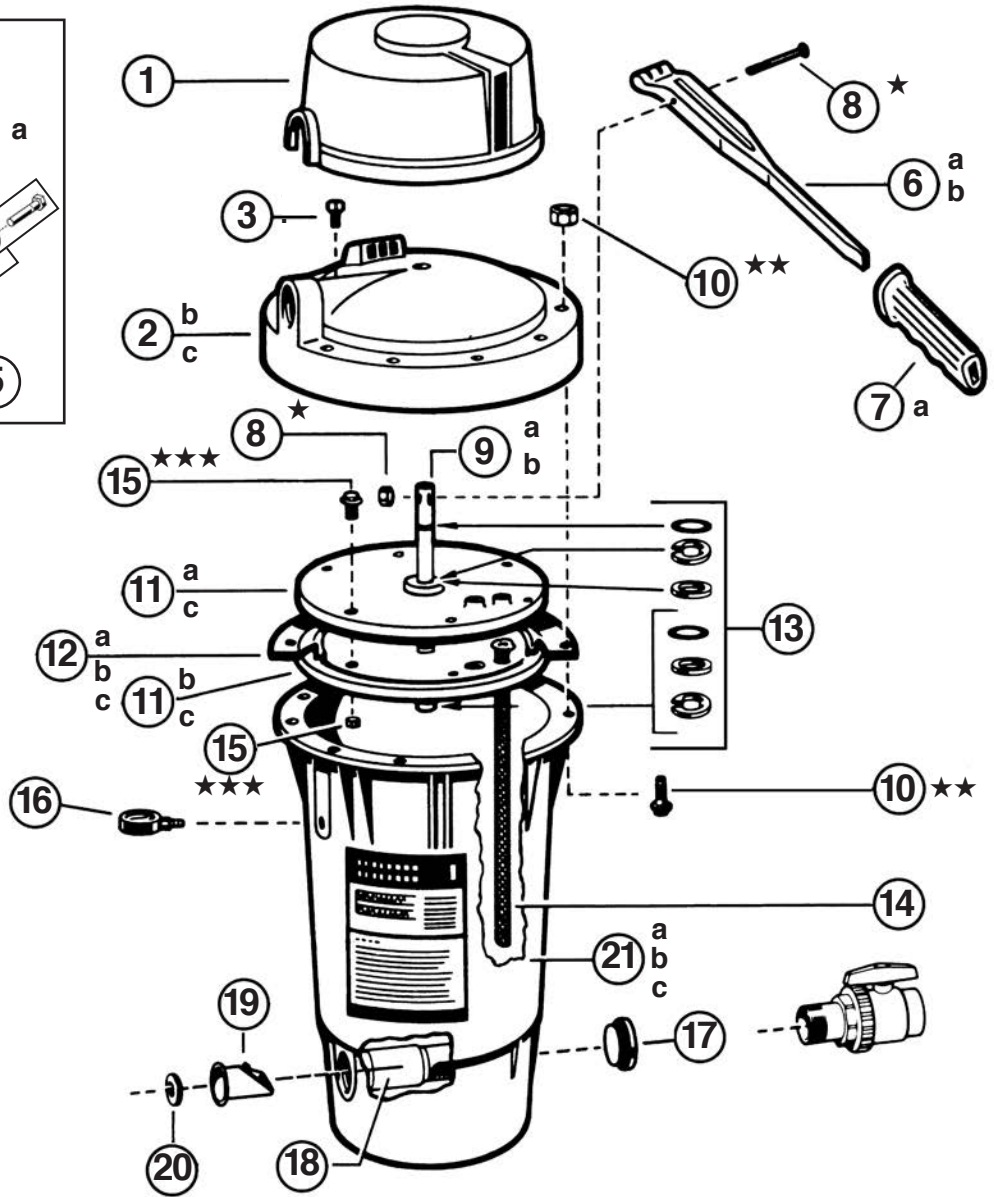

Parts Diagram

Filters