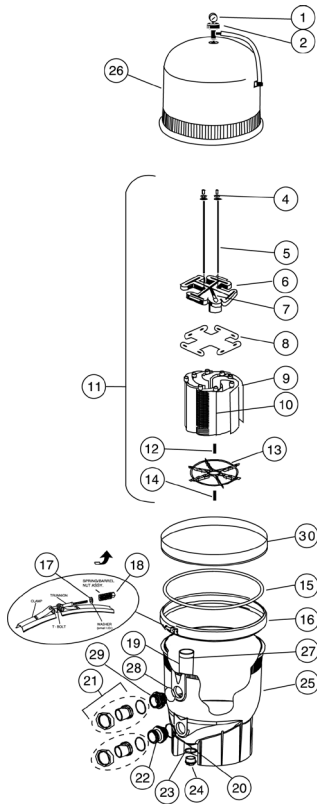

FNS® PLUS FILTERS

REPLACEMENT PARTS FOR VERTICAL GRID FILTERS

Item	Part No.	Description
FNS PLUS FILTERS		
1	190058	Gauge, pressure
2	98209800	High Flow manual air relief valve, HFMARV
4	071404Z	Wing nut
5	59000800	Tie rod, 24 sq. ft. filter
5	59001500	Tie rod, 36 sq. ft. filter
5	59002100	Tie rod, 48 sq. ft. filter
5	59002700	Tie rod, 60 sq. ft. filter
6	59023700	Manifold, top w/air bleed
7	190092	Internal air bleed assembly Pre 10/09 - porous white material After 10/09 - stainless steel mesh
8	98725800	Template, filter
9	59001100	Grid, lg. 12 in., 24 sq. ft. filter, 7 req.
9	59001800	Grid, lg. 18 in., 36 sq. ft. filter, 7 req.
9	59002400	Grid, lg. 24 in., 48 sq. ft. filter, 7 req.
9	59003000	Grid, lg. 30 in., 60 sq. ft. filter, 7 req.
10	59001000	Grid, sm. 12 in., 24 sq. ft. filter, 1 req.
10	59002300	Grid, sm. 24 in., 48 sq. ft. filter, 1 req.
10	59002900	Grid, sm. 30 in., 60 sq. ft. filter, 1 req.
10	59001700	Grid, sm. 18 in., 36 sq. ft. filter, 1 req.
11	59023800	Assembly, element grid, complete, 24 sq. ft. filter
11	59023500	Assembly, element grid, complete, 36 sq. ft. filter

Item	Part No.	Description
FNS PLUS FILTERS		
11	59023400	Assembly, element grid, complete, - 48 sq. ft. filter
11	59023300	Assembly, element grid, complete, - 60 sq. ft. filter
12	98211400	Nut, 1/4-20, plated brass
13	59000500	Spider, grid locator
14	58001000	Nut, lock, hex, nylon
15	39010200	O-ring, tank clamp, .470 O.D.
16	190003	Clamp, kit
17	195610	Washer, .325 i.d. for filter clamp
18	53108900	Spring/barrel nut assembly
19	190034	Assembly, standpipe, outlet, 24 sq. ft. filter, 4-3/8 in. tall
19	190035	Assembly, standpipe, outlet, 36 sq. ft. filter, 10-3/8 in. tall
19	190036	Assembly, standpipe, outlet, 48 sq. ft. filter, 16-3/8 in. tall
19	190037	Assembly, standpipe, outlet, 60 sq. ft. filter, 22-3/8 in. tall
20	86006900	O-ring, bulkhead
21	271096	Bulkhead union, set (Optional)
21	270100	Valve Adapter Kit, 2 in. Black (Optional)
22	190043	Assembly, pipe, inlet, includes bulkhead
23	51005000	O-ring for drain plug
23	191474	O-ring for drain plug³
24	86202000	Plug, 1-1/2 in. drain, w/ O-ring
24	190030	Cap drain³
25	170015	Tank bottom, assembly, 24 sq. ft. filter
25	170016	Tank bottom, assembly, 36 sq. ft. filter
25	170017	Tank bottom, assembly, 48 sq. ft. filter
25	170018	Tank bottom, assembly, 60 sq. ft. filter
26	170019	Tank lid, 24 sq. ft. filter
26	170020	Tank lid, 36 sq. ft. filter
26	170021	Tank lid, 48 sq. ft. filter
26	170022	Tank lid, 60 sq. ft. filter
27	59000600	O-ring, bulkhead
28	192320	O-ring 2-137 Buna N 70SH¹
28	86006900	O-ring bulkhead²
29	190141	Bulkhead Kit, 2 in. w/ O-ring²
30	195339	SS back-up ring⁴
NOT SHOWN		
	192019	Wrench, drain plug
	196019	Parts Bag (Includes warranty card, instruction book, and items 1 and 2)

¹ Used on filters manufactured before 10/04.

³ Used on filters manufactured after 5/21/05.

² Used on filters manufactured after 10/04.

⁴ Used on filters manufactured after 2/03.