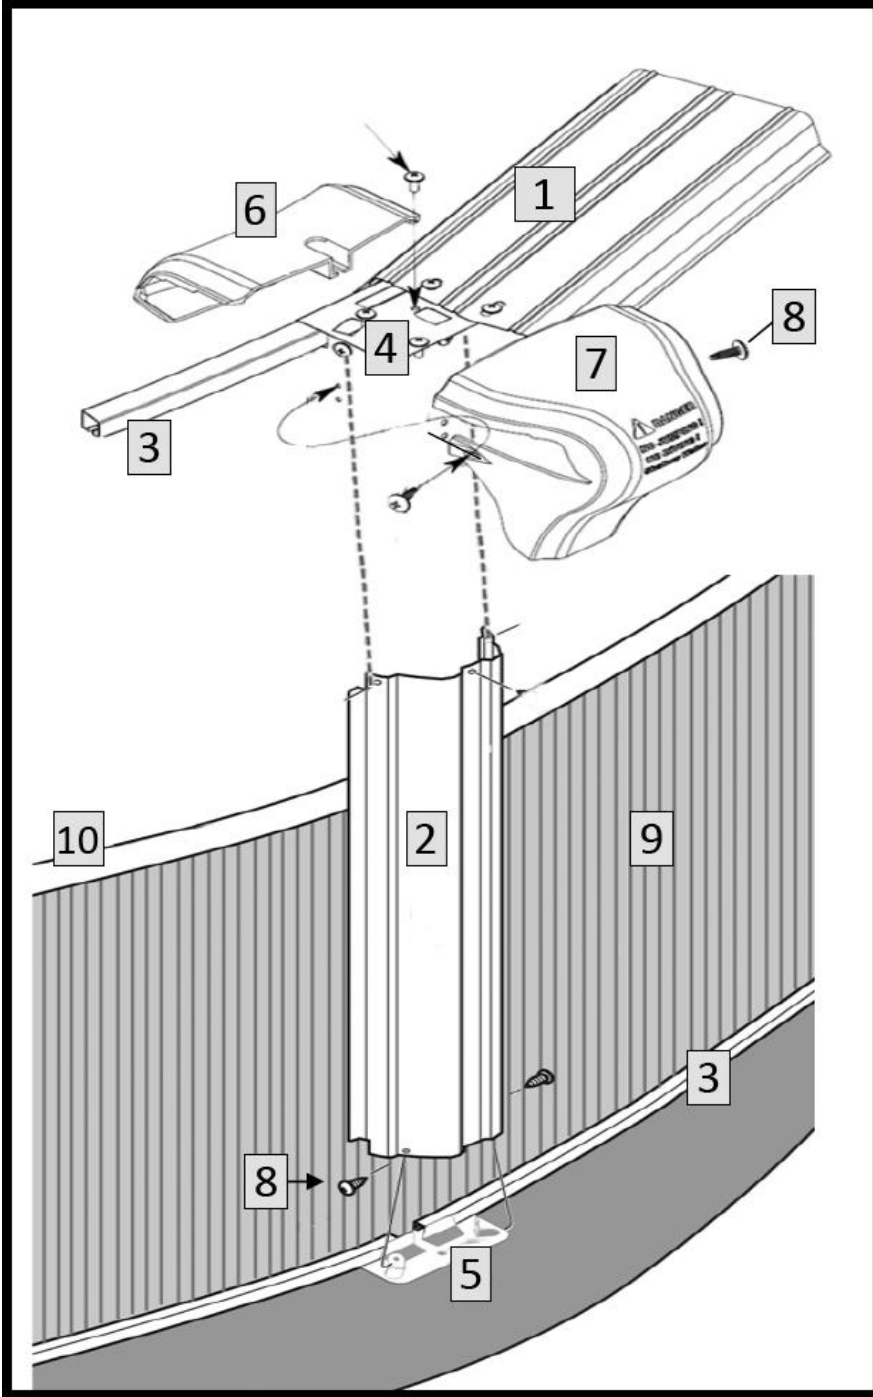

Carton Breakdown

Martinique 24' Round 52"

NB2614

Key #	Qty	Item #	Mfg Part #	Part Description	
FRAME CARTON # 2452-7HN-EX-2					
<input type="checkbox"/>	1	16	NBP1050	1174EX	7in Top Seat L=1444 (56-7/8+) 15ft
<input type="checkbox"/>	2	16	NBP1053	2374EX	7in Vertical (52+High)
<input type="checkbox"/>	---	1	-----	0022	Warranty
<input type="checkbox"/>	---	1	-----	0023	Safety Decals
<input type="checkbox"/>	---	1	-----	0024	Parts List + Frame Instruction
<input type="checkbox"/>	---	1	-----	0025	Safety Booklet
<input type="checkbox"/>	---	1	-----	0001	Round Instruction Manual
FRAME CARTON # 24-5/8 RAIL-2					
<input type="checkbox"/>	3	32	NBP1057	1618	5/8in Rail L=1431mm (56-3/8+)
FRAME CARTON # 24-7P-EX-3					
<input type="checkbox"/>	4	16	NBP1061	2176	7in Resin Joint - Upper
<input type="checkbox"/>	5	16	NBP1062	2276	7in Resin Joint - Lower
<input type="checkbox"/>	6	16	NBP1064	2475EX	7in Seat Cover - Inside
<input type="checkbox"/>	7	16	NBP1065	2476EX	7in Seat Cover - Outside
<input type="checkbox"/>	8	1	NBP1111	0341	SEAT COVER ASSEMBLY BOLT PACKAGE #12 Sheet Metal Screw (192)
WALL CARTON # 2452-TRG-W					
<input type="checkbox"/>	9	1	PC5221	52+Wall	Touring Gray Wall
<input type="checkbox"/>	10	18	NL107	8100	Plastic Edging
52" Wall Joint Bolt Package (Part # 0113, Order # NBP1021)					
<input type="checkbox"/>	3	26	NBP1021	0513*	¼+x ½+Truss Head Screw
<input type="checkbox"/>	3	51	NBP1021	0411*	¼+Reinforcing Washer
<input type="checkbox"/>	3	26	NBP1021	0611*	¼+Nut

*These part #s are not available to purchase separately. They must be purchased as the Wall Joint Bolt Package, Order # NBP1021

Martinique 24' Round 52"

NB2614

Key #	Part Description	Item #
1	Top Seat	NBP1050
2	7in Vertical	NBP1053
3	5/8in Rail	NBP1057
4	7in Resin Joint - Upper	NBP1061
5	7in Resin Joint - Lower	NBP1062
6	7in Seat Cover - Inside	NBP1064
7	7in Seat Cover - Outside	NBP1065
8	Assembly Hrdwr.	NBP1111
9	Wall	PC5221
---	Wall Joint Hrdwr.	NBP1021
10	Plastic Edging	NL107