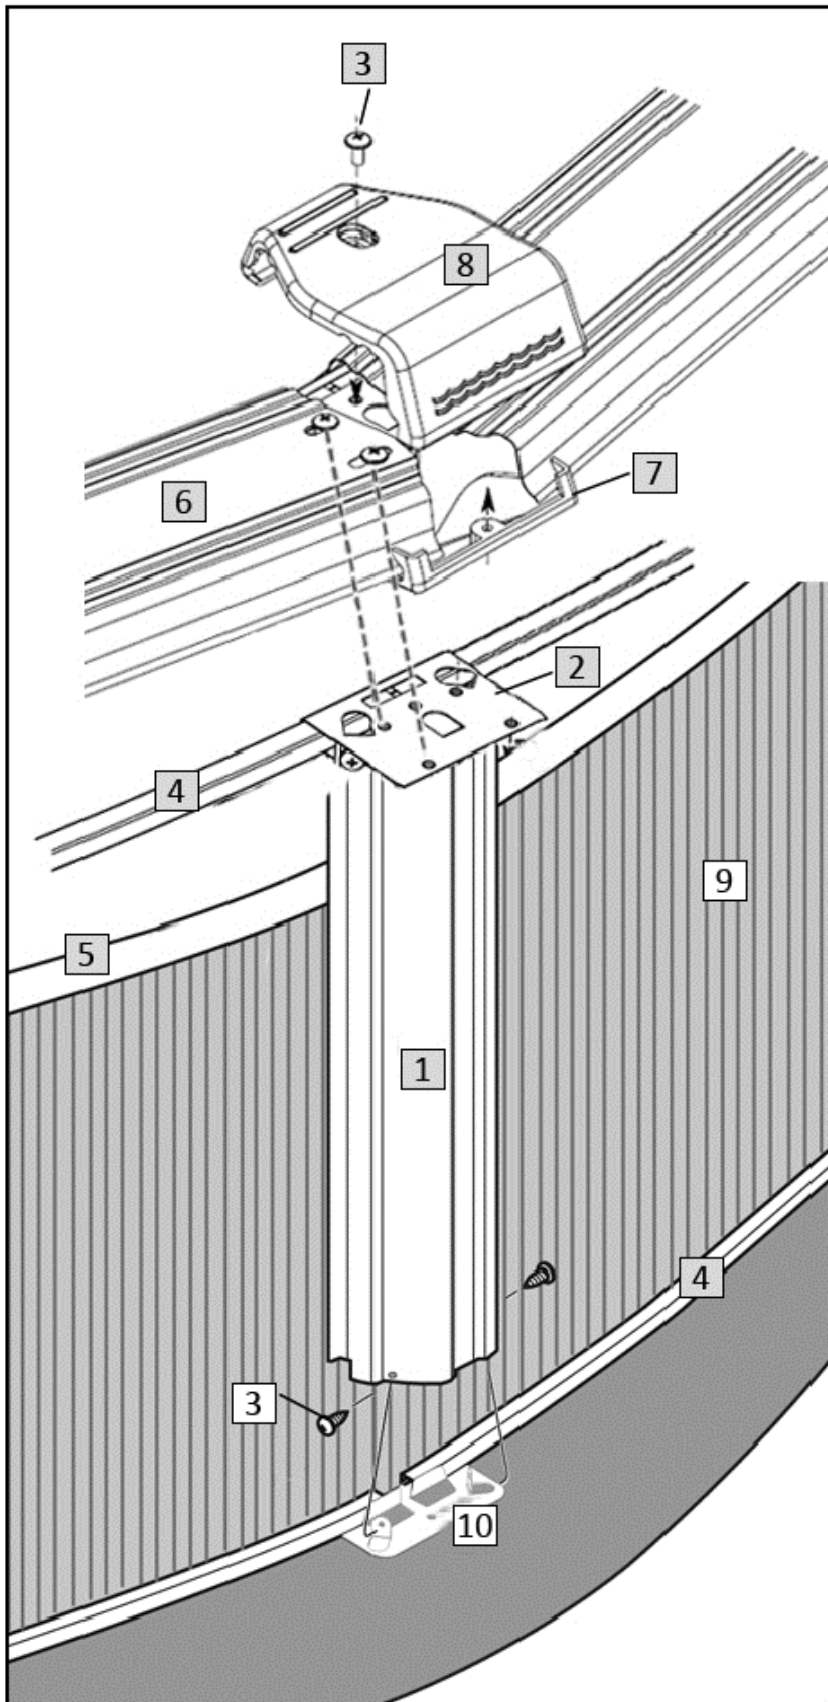

*These part #'s are not available to purchase separately. They must be purchased as the Seat Cover Assembly Bolt Package, Order # NBP1203

Carton Breakdown
Riviera 18' Round 54"
NB12918

	Key #	Qty	Item #	Mfg Part #	Part Description
WALL CARTON # 1854-ISD-W					
<input type="checkbox"/>	5	14	NL107	8100	Plastic Edging
<input type="checkbox"/>	9	1	PC5600	54" Wall	Steel Dark Brown Wall
54" Wall Joint Bolt Package (Part # 0114, Order # NBP1067)					
<input type="checkbox"/>	3	27	NBP1067	0513*	1/4" x 1/2" Truss Head Screw
<input type="checkbox"/>	3	53	NBP1067	0411*	1/4" Reinforcing Washer
<input type="checkbox"/>	3	27	NBP1067	0611*	1/4" Nut

*These part #'s are not available to purchase separately. They must be purchased as the Wall Joint Bolt Package, Order # NBP1067

Riviera 18' Round 54"

NB12918

Key #	Part Description	Item #
1	8in Vertical	NBP1220
2	Resin Upper Joint	NBP1061
3	Seat Cover Hardware	NBP1203
3	Wall Joint Hardware	NBP1067
4	5/8" Rail	NBP1225
5	Plastic Edging	NL107
6	8in Resin Top Seat	NBP1221
7	8in Seat Cover Bracket	NBP1222
8	8in Seat Cover	NBP1223
9	Wall Section 1	PC5600
10	Resin Lower Joint	NBP1062