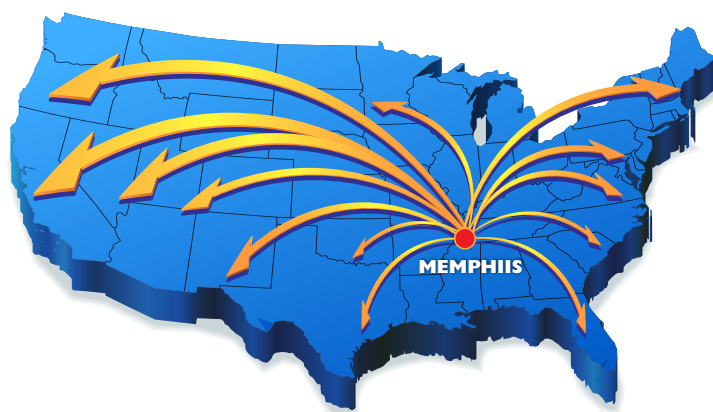

## Express Shipping

- Shipping capabilities are unparalleled in the pool industry.
- Centrally located less than 75 miles from Memphis, TN. (*The distribution capital of the US*)
- 98% on-time delivery.
- Competitive shipping rates.
- Committed to superior shipping service.