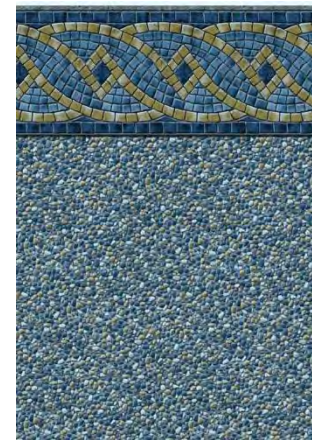

2019 On Ground & In-Ground Pool Liner Patterns - 27 Mil

Colorado Slate /
Grey Mosaic

Avalon / Royal
Seabrook

Northern Brussels
Royal Seabrook

Riviera / Blue Mosaic

Estate / Gunite

Renegade /
Blue Mosaic

Silver Princeton
Sundance

Colorado / Sundance

Princeton / Seabrook

Inglewood /
Blue Mosaic

2019 On Ground & In-Ground Pool Liner Patterns - 20 Mil

Coral Reef

Juneau

Ocean Blue

Sea Breeze