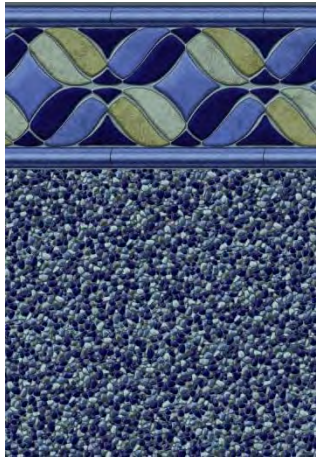

2019 On Ground & In-Ground Pool Liner Patterns - 27 Mil

Colorado Slate /
Grey Mosaic

Avalon / Royal
Seabrook

Northern Brussels
Royal Seabrook

Riviera / Blue Mosaic

Estate / Gunite

Renegade /
Blue Mosaic

Silver Princeton
Sundance

Colorado / Sundance

Princeton / Seabrook

Inglewood /
Blue Mosaic

2019 On Ground & In-Ground Pool Liner Patterns - 20 Mil

Coral Reef

Juneau

Ocean Blue

Sea Breeze