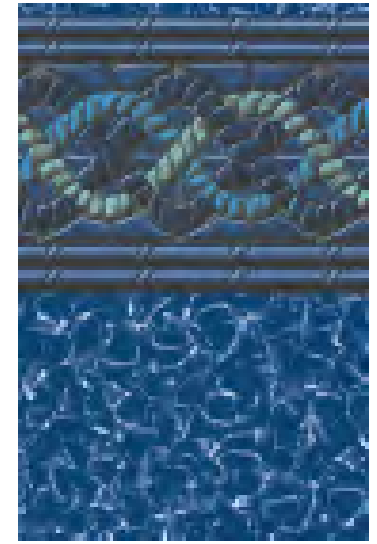

2019 On Ground & In-Ground Pool Liner Patterns - 27 Mil

Colorado Slate /
Grey Mosaic

Avalon / Royal
Seabrook

Northern Brussels
Royal Seabrook

Riviera / Blue Mosaic

Estate / Gunite

Renegade /
Blue Mosaic

Silver Princeton
Sundance

Colorado / Sundance

Princeton / Seabrook

Inglewood /
Blue Mosaic

2019 On Ground & In-Ground Pool Liner Patterns - 20 Mil

Coral Reef

Juneau

Ocean Blue

Sea Breeze