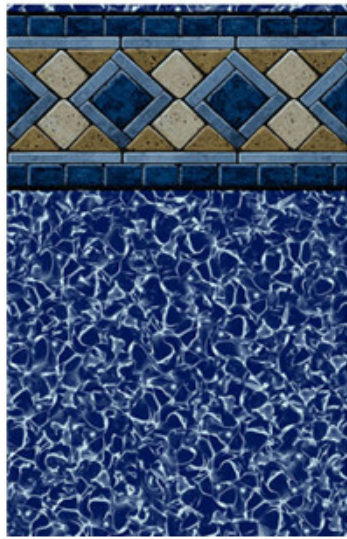

2018 On Ground & In-Ground Pool Liner Patterns - 27 Mil

Renegade / Blue Mosaic

Avalon / Royal Seabrook

Northern Brussels
Royal Seabrook

Riviera / Blue Mosaic

Estate / Gunite

Bonneville / Tan Mosaic

Silver Princeton
Sundance

Colorado / Sundance

Princeton / Seabrook

Inglewood / Blue Mosaic

2018 On Ground & In-Ground Pool Liner Patterns - 20 Mil

Coral Reef

Grand Sky Blue

Hudson

Ocean Blue

Coastal Pebble