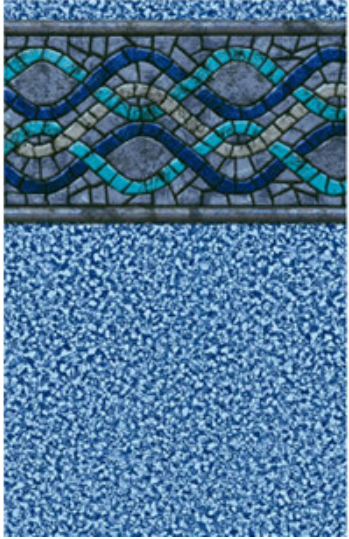

2018 On Ground & In-Ground Pool Liner Patterns - 27 Mil

Renegade / Blue Mosaic

Avalon / Royal Seabrook

Northern Brussels
Royal Seabrook

Riviera / Blue Mosaic

Estate / Gunite

Bonneville / Tan Mosaic

Silver Princeton
Sundance

Colorado / Sundance

Princeton / Seabrook

Inglewood / Blue Mosaic

2018 On Ground & In-Ground Pool Liner Patterns - 20 Mil

Coral Reef

Grand Sky Blue

Hudson

Ocean Blue

Coastal Pebble