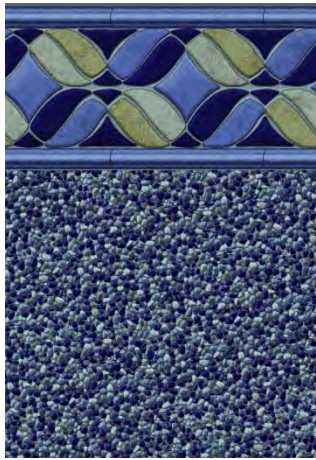

2018 On Ground & In-Ground Pool Liner Patterns - 27 Mil

Renegade / Blue Mosaic

Avalon / Royal Seabrook

Northern Brussels
Royal Seabrook

Riviera / Blue Mosaic

Estate / Gunite

Bonneville / Tan Mosaic

Silver Princeton
Sundance

Colorado / Sundance

Princeton / Seabrook

Inglewood / Blue Mosaic

2018 On Ground & In-Ground Pool Liner Patterns - 20 Mil

Coral Reef

Grand Sky Blue

Hudson

Ocean Blue

Coastal Pebble