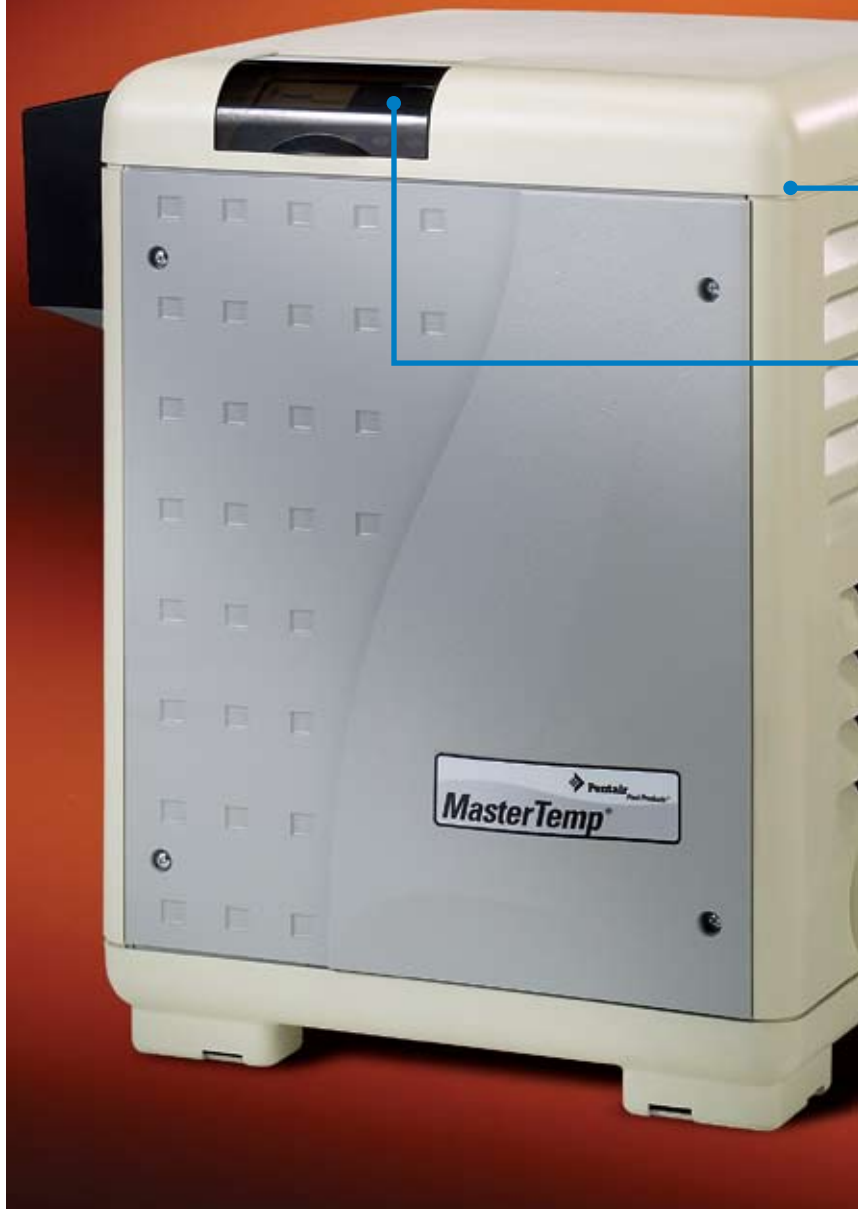

Don't be left out in the cold with heaters that don't measure up to today's longer list of must-have features. Insist on MasterTemp and you're insisting on better performance and lifetime value.