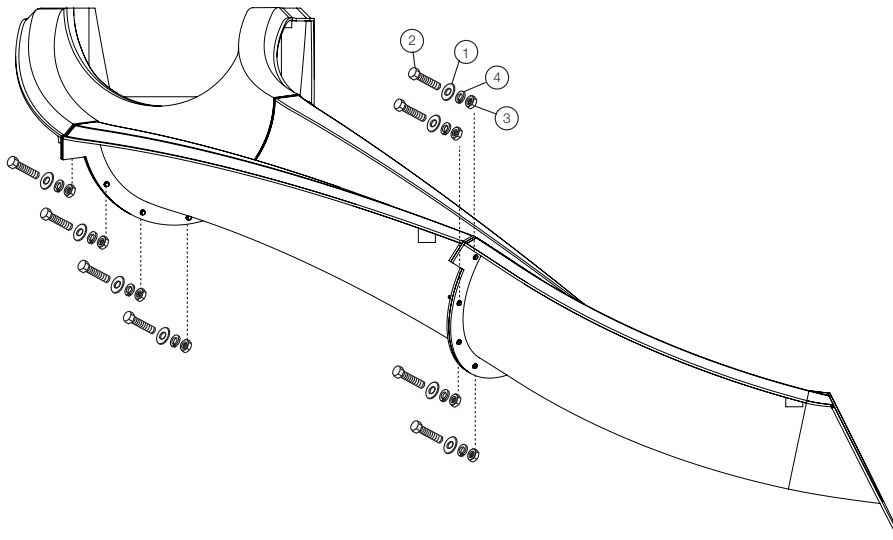

BigRide™

Slide Color

TAUPE

PEWTER GRAY

Due to printing technology, actual color may differ.

Adult supervision required at all times when children are using this slide.

Flume Details

With its long, extra deep runway and cascades of rushing water, the BigRide is a perfect landscape slide.

- 5'6" in height
- Available with a right or left curved flume
- Accommodates sliders up to 250 lbs/113kg
- 30 gpm max. water delivery system can be plumbed through the pool's return line
- Heavy-duty fiberglass gelcoat construction for maximum durability
- Designed for quick, easy assembly with a 3-piece flume for easy assembly and shipping
- Intended for in-ground residential swimming pools only

Model No.	Description	Shipping			
		Weight	Length	Width	Height
BR-2R-TP	Taupe, Right Curve	300 lbs 137kg	52" 132cm	76" 193cm	37" 94cm
BR-2L-TP	Taupe, Left Curve				
BR-2R-PG	Pewter Gray, Right Curve				
BR-2L-PG	Pewter Gray, Left Curve				

Key	Part No.	Description	Kit A
Kit A	69-209-163	BigRide Hardware Kit (included)	
1		3/8" Flat Washer	•
2		3/8" x 1 3/4" Hex Head Cap Screw	•
3		3/8" Hex Nut	•
4		3/8" Lock Washer, Split	•
		5/16" x 1" Hex Washer Head Screw	•
	09-707	Sikaflex 291 (10oz.) Gasket Caulk	