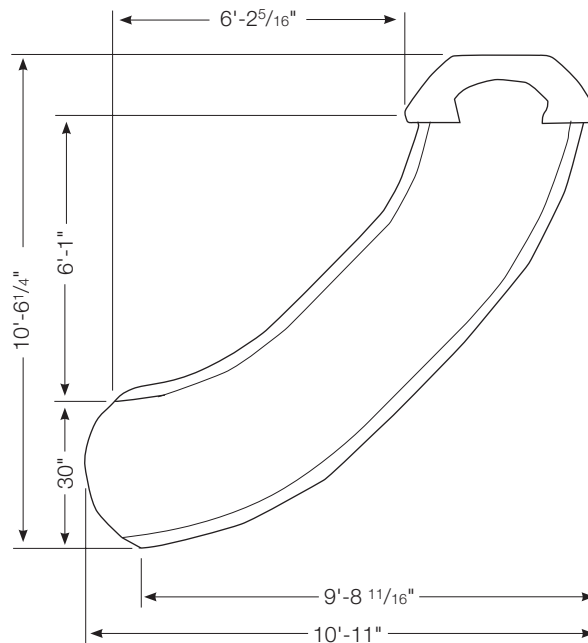

BigRide™

Slide Color

TAUPE

PEWTER GRAY

Due to printing technology, actual color may differ.

Adult supervision required at all times when children are using this slide.

Flume Details

With its long, extra deep runway and cascades of rushing water, the BigRide is a perfect landscape slide.

- 5'6" in height
- Available with a right or left curved flume
- Accommodates sliders up to 250 lbs/113kg
- 30 gpm max. water delivery system can be plumbed through the pool's return line
- Heavy-duty fiberglass gelcoat construction for maximum durability
- Designed for quick, easy assembly with a 3-piece flume for easy assembly and shipping
- Intended for in-ground residential swimming pools only

Model No.	Description	Shipping			
		Weight	Length	Width	Height
BR-2R-TP	Taupe, Right Curve	300 lbs 137kg	52" 132cm	76" 193cm	37" 94cm
BR-2L-TP	Taupe, Left Curve				
BR-2R-PG	Pewter Gray, Right Curve				
BR-2L-PG	Pewter Gray, Left Curve				

Key	Part No.	Description	Kit A
Kit A	69-209-163	BigRide Hardware Kit (included)	
1		3/8" Flat Washer	•
2		3/8" x 1 3/4" Hex Head Cap Screw	•
3		3/8" Hex Nut	•
4		3/8" Lock Washer, Split	•
		5/16" x 1" Hex Washer Head Screw	•
	09-707	Sikaflex 291 (10oz.) Gasket Caulk	