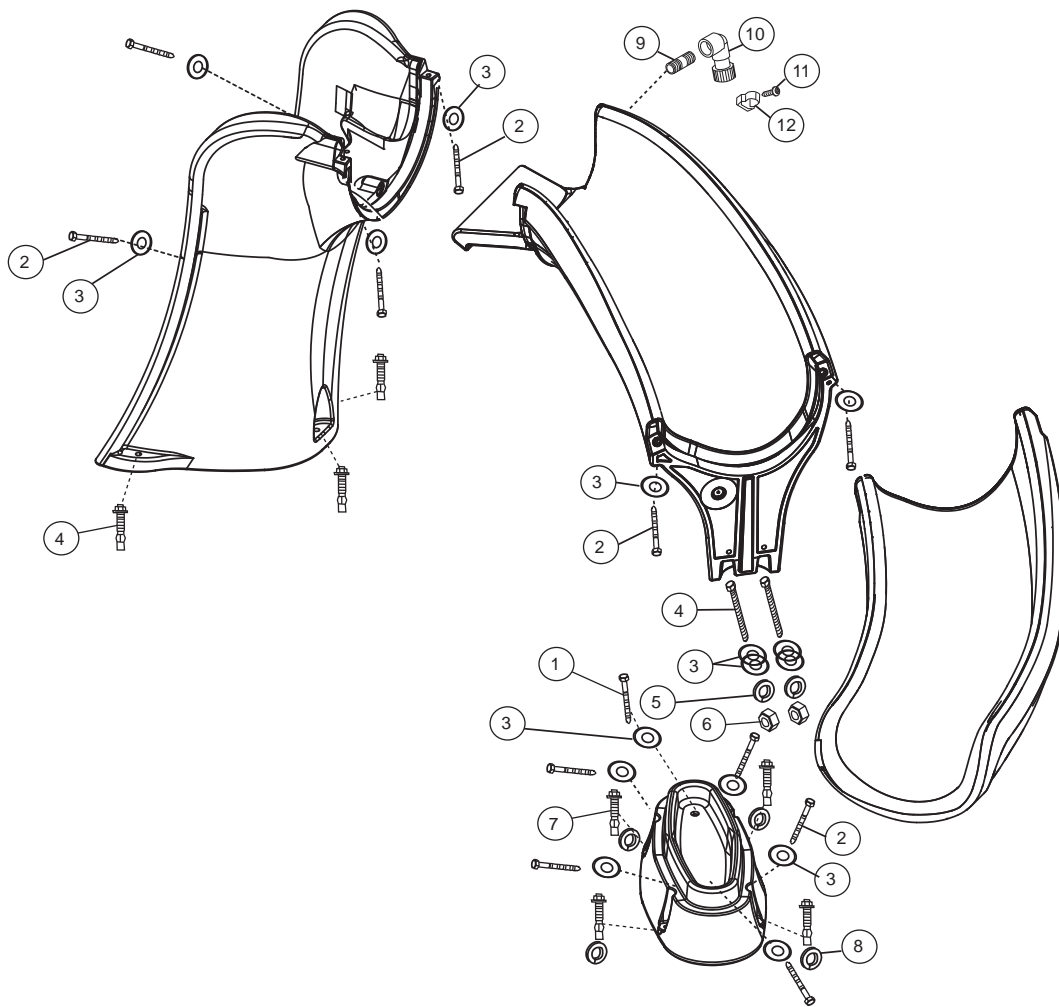

Cyclone

Compact style ideal for limited deck space and smaller pool enthusiasts.

- 4'1" in height (3'2" to seat)
- Available with a right curve flume only
- Accommodates sliders up to 175 lbs/79kg
- Sturdy rotomolded construction for strength and durability
- Enclosed ladder design for maximum safety
- Designed for quick and easy assembly
- Water delivery system connects to a garden hose
- Simple deck mounted installation
- Intended for in-ground residential swimming pools only

Slide Color

TAUPE

SANDSTONE*

GRAY GRANITE*

Due to printing technology, actual color may differ.

Adult supervision required at all times when children are using this slide.

Model No.	Description	Shipping			
		Weight	Length	Width	Height
698-209-58123	Sandstone, Right Curve	135 lbs 61kg	51.5" 131cm	41.5" 105cm	31.5" 80cm
698-209-58124	Gray Granite*, Right Curve				
698-209-58110	Taupe, Right Curve				

Key	Part No.	Description	Kit A	Kit B
Kit A	69-209-113	Cyclone Hardware Kit		
Kit B	69-209-710	Water Kit		
1		3/8" x 3.5" Lag Screw	•	
2		3/8" x 2.5" Lag Screw	•	
3		3/8" Flat Washer	•	
4		3/8" x 6" Hex Head Bolts	•	
5		3/8" Lock Washers	•	
6		3/8" Hex Nuts	•	
7		Concrete Anchors	•	
8		1/2" Lock Washers	•	
9		3/4" x 2" PVC Nipple		•
10		3/4" FHT x 3/4" FIPT Swivel 90		•
11		Hose Clip Screw		•
12		3/4" Hose Clip		•
	8-531	Gasket (2' required. Sold by foot)		•