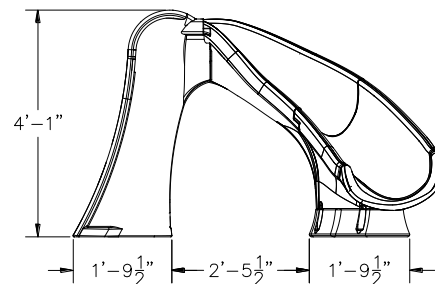

Cyclone

Compact style ideal for limited deck space and smaller pool enthusiasts.

- 4'1" in height (3'2" to seat)
- Available with a right curve flume only
- Accommodates sliders up to 175 lbs/79kg
- Sturdy rotomolded construction for strength and durability
- Enclosed ladder design for maximum safety
- Designed for quick and easy assembly
- Water delivery system connects to a garden hose
- Simple deck mounted installation
- Intended for in-ground residential swimming pools only

Slide Color

TAUPE

SANDSTONE*

GRAY GRANITE*

Due to printing technology, actual color may differ.

Adult supervision required at all times when children are using this slide.

Model No.	Description	Shipping			
		Weight	Length	Width	Height
698-209-58123	Sandstone, Right Curve	135 lbs 61kg	51.5" 131cm	41.5" 105cm	31.5" 80cm
698-209-58124	Gray Granite*, Right Curve				
698-209-58110	Taupe, Right Curve				

* Gray Granite and Sandstone slides are not an exact match with Gray Granite or Sandstone diving boards & stands due to differences in material. Please consult your sales representative for more details.

Flume Details

All S.R.Smith, LLC swimming pool slides fully comply with Consumer Products Safety Commission (CPSC) mandatory safety Standard for Swimming Pool Slides (16 CFR 1207) and are certified by independent third party testing labs. The installer or end-user is responsible for complying with local building codes for the location, installation, construction or assembly of these slides. S.R.Smith, LLC makes no representations that the location, installation, construction or assembly of its slides meet local building codes.