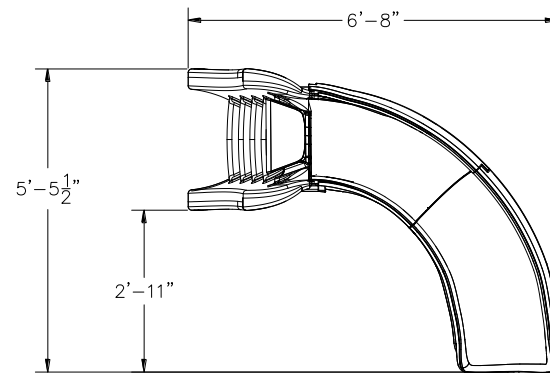

Flume Details

All S.R.Smith, LLC swimming pool slides fully comply with Consumer Products Safety Commission (CPSC) mandatory safety Standard for Swimming Pool Slides (16 CFR 1207) and are certified by independent third party testing labs. The installer or end-user is responsible for complying with local building codes for the location, installation, construction or assembly of these slides. S.R.Smith, LLC makes no representations that the location, installation, construction or assembly of its slides meet local building codes.