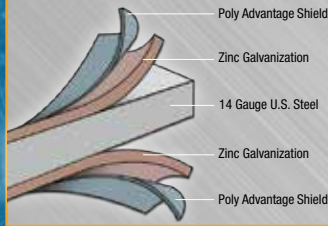

Unparalleled in it's Strength

It's strong because it's made of quality american-made steel

...which features **Poly Shield Protection**,
the new standard in steel building materials
and **SPERT Technology**
(Self-Piercing Riveting Technology)