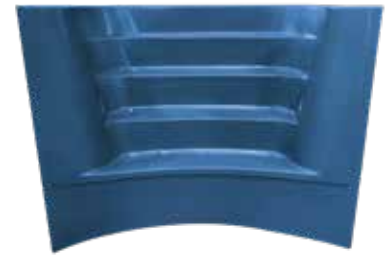

## Locking Straps and Rubber Gasket

Factory installed and easy to mount vinyl liner material.

## Standard PVC Support System

Standard 2" PVC tubes. The construction of our stairs boasts a massive brace system consisting of 3" x 6" horizontal beams supported by 2 3/8" vertical supports making it one of the strongest and fastest to install in the industry.