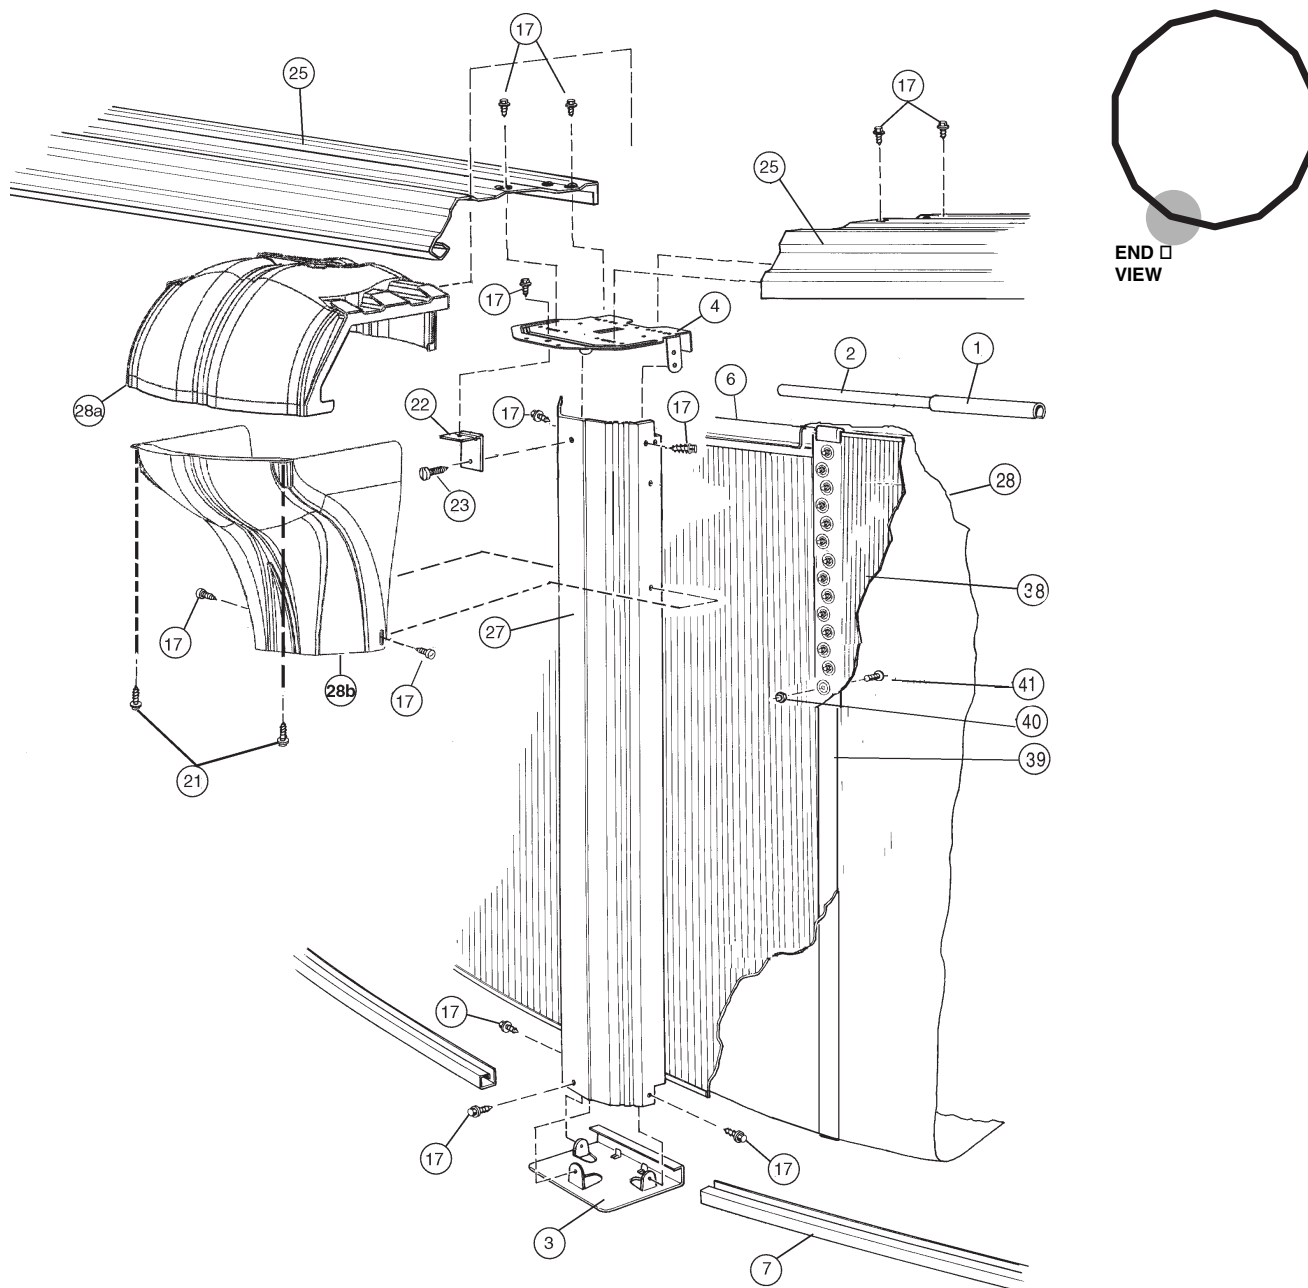

EXPLODED PARTS VIEW

Important! Above-ground pools are designed for swimming and wading only. Do not Dive or Jump! Misuse of your pool may result in crippling injury and/or other dangers to life and health. Do not use slides, diving boards, or any other platform or object which can be used for improper pool entry. Use only an above-ground swimming pool ladder or entry system to enter or exit your pool. Never attempt to swim or reach behind ladders or any other pool entry system. It is the pool owner's responsibility to secure the pool against unauthorized, unsupervised or unintentional entry. It is also the pool owner's responsibility to warn all pool users of the hazards of diving into shallow water: paralyzing injury may result. Always obey all safety rules. Remember, pool safety is everybody's responsibility.

Safety decals and caution information provided with your pool have been endorsed by the U.S. Consumer Product Safety Commission. It is mandatory that the pool owner and installer follow the installation and use directions for all provided safety signs and decals. Juveniles must be supervised at all times by a responsible adult as directed by the USCPSC.

Change of Design: The manufacturer (HII) expressly reserves the right to change or modify the design and construction of any product in due course of their manufacturing procedures, without incurring any obligation to furnish or install such changes or modifications on products previously or subsequently sold.