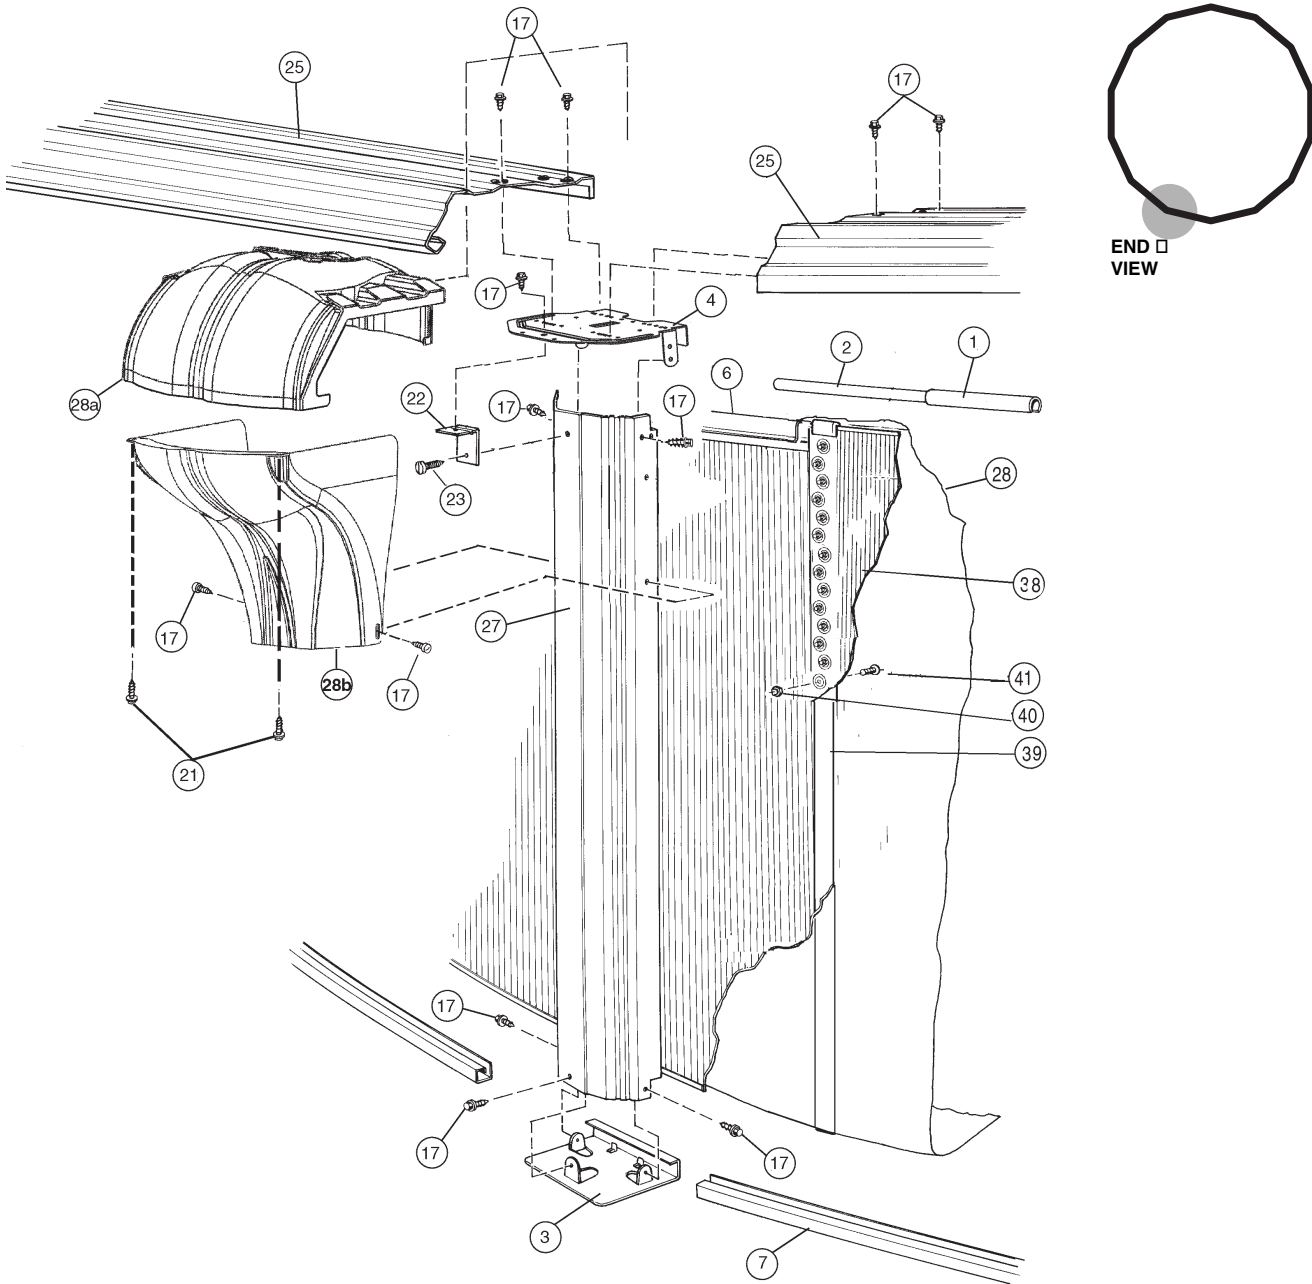

EXPLODED PARTS VIEW

Important! Above-ground pools are designed for swimming and wading only. Do not Dive or Jump! Misuse of your pool may result in crippling injury and/or other dangers to life and health. Do not use slides, diving boards, or any other platform or object which can be used for improper pool entry. Use only an above-ground swimming pool ladder or entry system to enter or exit your pool. Never attempt to swim or reach behind ladders or any other pool entry system. It is the pool owner's responsibility to secure the pool against unauthorized, unsupervised or unintentional entry. It is also the pool owner's responsibility to warn all pool users of the hazards of diving into shallow water: paralyzing injury may result. Always obey all safety rules. Remember, pool safety is everybody's responsibility.

Safety decals and caution information provided with your pool have been endorsed by the U.S. Consumer Product Safety Commission. It is mandatory that the pool owner and installer follow the installation and use directions for all provided safety signs and decals. Juveniles must be supervised at all times by a responsible adult as directed by the USCPSC.

Change of Design: The manufacturer (Hill) expressly reserves the right to change or modify the design and construction of any product in due course of their manufacturing procedures, without incurring any obligation to furnish or install such changes or modifications on products previously or subsequently sold.