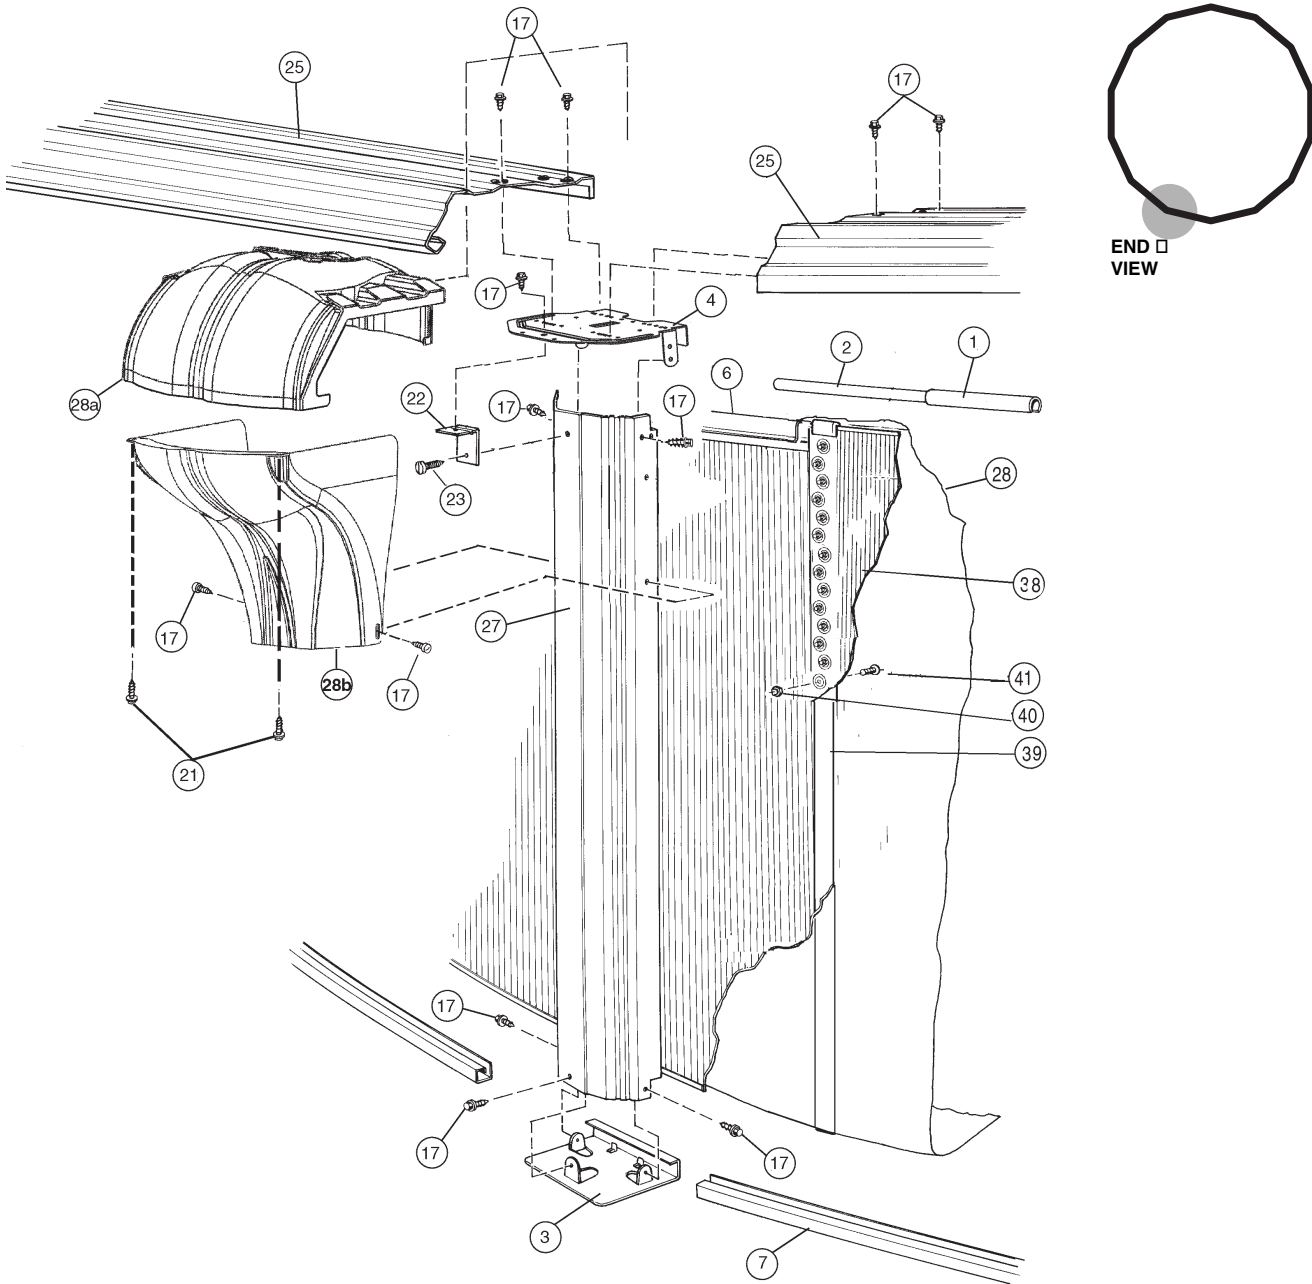

EXPLODED PARTS VIEW

Important! Above-ground pools are designed for swimming and wading only. Do not Dive or Jump! Misuse of your pool may result in crippling injury and/or other dangers to life and health. Do not use slides, diving boards, or any other platform or object which can be used for improper pool entry. Use only an above-ground swimming pool ladder or entry system to enter or exit your pool. Never attempt to swim or reach behind ladders or any other pool entry system. It is the pool owner's responsibility to secure the pool against unauthorized, unsupervised or unintentional entry. It is also the pool owner's responsibility to warn all pool users of the hazards of diving into shallow water: paralyzing injury may result. Always obey all safety rules. Remember, pool safety is everybody's responsibility.

Safety decals and caution information provided with your pool have been endorsed by the U.S. Consumer Product Safety Commission. It is mandatory that the pool owner and installer follow the installation and use directions for all provided safety signs and decals. Juveniles must be supervised at all times by a responsible adult as directed by the USCPSC.

Change of Design: The manufacturer (HII) expressly reserves the right to change or modify the design and construction of any product in due course of their manufacturing procedures, without incurring any obligation to furnish or install such changes or modifications on products previously or subsequently sold.