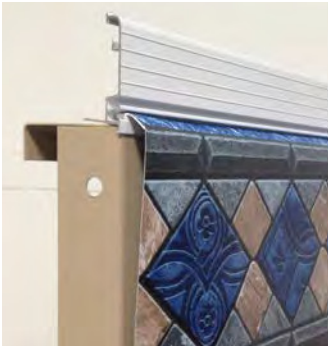

Two Top Rails to Choose From:

(Aboveground, Semi-Ingroud or Inground)

Aluminum Bendable Bullnose