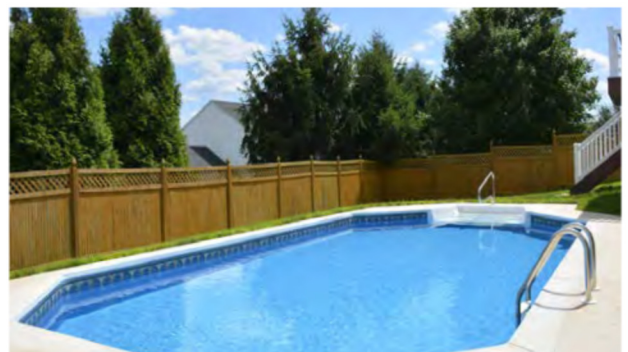

Limitless Installation Possibilities For Any Backyard Environment.

The Ultimate Pool can be installed aboveground, partially in-ground, or completely in-ground to fit any yard or slope. The 14 gauge in-ground quality steel gives the pool unmatched strength and durability to last a lifetime. All Ultimate Pool kits also include two choices for a top rail and vinyl liner.

ABOVEGROUND

SEMI-INGROUND

INGROUND