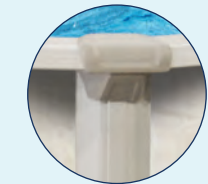

Our painted galvanized steel 6" ledges and 5" uprights with krystal kote sealant provides years of lasting beauty and quality. Unique interlocking resin caps, painted galvanized steel top and bottom tracks with galvanized steel top and bottom connectors complete the look and adds strength for a pool that will last for summers to come.

The oval pool brings the ultimate in style to your yard with a fun, flexible shape. Added engineering means long life, easy care and more useable yard space. Available with traditional angle bracing (A-frame). Your pool installs easily.

Steel wall Components

1. Plasticized SP coating
2. Molten zinc coat
3. Primer coat
4. Application of an alkaline solution to cleanse the oxides
5. Ultra-resistant polymer
6. Heat-hardened inlay
7. Primer coat
8. Chromate anti-rust coat
9. Steel wall core
10. Application of an alkaline solution to cleanse the oxides

Vision wall shown

Rounds | 48" & 52"

8' 10' 12' 15' 18' 21' 24' 27' 30'

Acadia wall shown

A-frame Ovals | 48" & 52"

12'x18' 12'x24' 16'x26' 16'x32' 18'x33' 18'x44'

Technical Details

Ledges, caps and posts designed for a secure fit