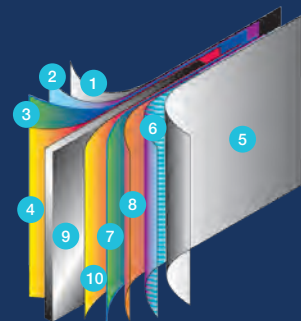

Steel wall Components

1. Plasticized SP coating
2. Molten zinc coat
3. Primer coat
4. Application of an alkaline solution to cleanse the oxides
5. Ultra-resistant polymer
6. Heat-hardened inlay
7. Primer coat
8. Chromate anti-rust coat
9. Steel wall core
10. Application of an alkaline solution to cleanse the oxides