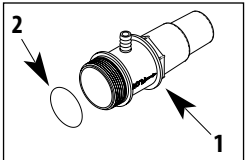

CAREFREE STANDARD SAND FILTER SYSTEM PARTS LIST

Item	Part No.	Description
1	425-1928	Waste Adapter Fitting
2	805-0224	O-Ring
3	830-3000	0-60 PSI Gauge
4	WVS003	Multi-Port Valve Assembly
5	505-1970	Collar Wrench
6	718-1960	Split Nut, Sand Filter
7	819-0015	Screw, 1/4" - 20 PPH x 1 1/2"
8	820-0013	Hex Nut, Serrated 1/4" - 20
9	805-0435	O-Ring
10	502-2011	Sand Fill Guide
11	505-1960	Threaded Sleeve for Split Nut
12	505-2140	16" Lateral and Manifold Assembly
	505-2150	19" Lateral and Manifold Assembly
	505-2160	22" Lateral and Manifold Assembly
	505-2180	26" Lateral and Manifold Assembly
13	515-2101	16" Sand Filter Body
	515-2091	19" Sand Filter Body
	515-2081	22" Sand Filter Body
	515-2121	26" Sand Filter Body
14	602-5310	Self-Threading Drain Screen
15	602-532 1	Drain Cap
16	820-0017	Washer 3/8" flat
17	819-0041	Bolt 3/8" - 26" Oval Sand Filter
	819-0039	Bolt 3/8" - 22" Oval Sand Filter
	819-0016	Bolt 3/8" - 16" & 19" Oval Sand Filter
18	672-7241	One-Piece Base
19	429-7300	Pin & Anchor Assembly
20	PH1100	1 HP - 1-Speed - Hi-Flo II Pump
	PH1150	1 1/2 HP - 1-Speed - Hi-Flo II Pump
	PH1200	2 HP - 1-Speed - Hi-Flo II Pump
	PH2100	1 HP - 2-Speed - Hi-Flo II Pump
	PH2150	1 1/2 HP - 2-Speed - Hi-Flo II Pump
	PH2200	2 HP - 2-Speed - Hi-Flo II Pump
21	711-4010	2" Gasket
22	319-3230	Basket Assembly (not shown)
23	319-2170	6" Pump Trap Body
24	805-0436	O-Ring
25	319-4100	2-Piece 6" Pump Trap Lid Assembly
26	417-6141	1 1/2" MPT x 1 1/2" Hose Male Smooth Adapter
27	872-0010	Hose Clamp, Stainless Steel
28	872-9002	Corrugated Hose, Black
29	550-1811	16" Sand Filter Hose Assembly
	550-1821	19" Sand Filter Hose Assembly
	550-1831	22" Sand Filter Hose Assembly
	550-1833	26" Oval Sand Filter Hose Assembly
30	711-4000	1 1/2" Gasket
31	417-4161	1 1/2" Buttress x 1 1/2" MPT
32	550-1841	Return Sweep Assembly
	810-0155	Instruction Sheet

DETAIL 1

DETAIL 2

DETAIL 3

DETAIL 4

DETAIL 5

DETAIL 6

DETAIL 7