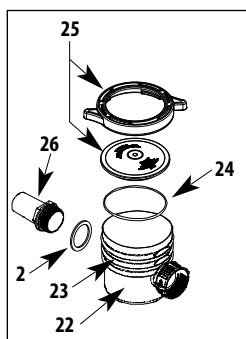

CAREFREE STANDARD SAND FILTER SYSTEM PARTS LIST

Item	Part No.	Description
1	425-1928	Waste Adapter Fitting
2	805-0224	O-Ring
3	830-3000	0-60 PSI Gauge
4	WVS003	Multi-Port Valve Assembly
5	505-1970	Collar Wrench
6	718-1960	Split Nut, Sand Filter
7	819-0015	Screw, 1/4" - 20 PPH x 1 1/2"
8	820-0013	Hex Nut, Serrated 1/4" - 20
9	805-0435	O-Ring
10	502-2011	Sand Fill Guide
11	505-1960	Threaded Sleeve for Split Nut
12	505-2140	16" Lateral and Manifold Assembly
	505-2150	19" Lateral and Manifold Assembly
	505-2160	22" Lateral and Manifold Assembly
	505-2180	26" Lateral and Manifold Assembly
13	515-2101	16" Sand Filter Body
	515-2091	19" Sand Filter Body
	515-2081	22" Sand Filter Body
	515-2121	26" Sand Filter Body
14	602-5310	Self-Threading Drain Screen
15	602-532 1	Drain Cap
16	820-0017	Washer 3/8" flat
17	819-0041	Bolt 3/8" - 26" Oval Sand Filter
	819-0039	Bolt 3/8" - 22" Oval Sand Filter
	819-0016	Bolt 3/8" - 16" & 19" Oval Sand Filter
18	672-7241	One-Piece Base
19	429-7300	Pin & Anchor Assembly
20	PH1100	1 HP - 1-Speed - Hi-Flo II Pump
	PH1150	1 1/2 HP - 1-Speed - Hi-Flo II Pump
	PH1200	2 HP - 1-Speed - Hi-Flo II Pump
	PH2100	1 HP - 2-Speed - Hi-Flo II Pump
	PH2150	1 1/2 HP - 2-Speed - Hi-Flo II Pump
	PH2200	2 HP - 2-Speed - Hi-Flo II Pump
21	711-4010	2" Gasket
22	319-3230	Basket Assembly (not shown)
23	319-2170	6" Pump Trap Body
24	805-0436	O-Ring
25	319-4100	2-Piece 6" Pump Trap Lid Assembly
26	417-6141	1 1/2" MPT x 1 1/2" Hose Male Smooth Adapter
27	872-0010	Hose Clamp, Stainless Steel
28	872-9002	Corrugated Hose, Black
29	550-1811	16" Sand Filter Hose Assembly
	550-1821	19" Sand Filter Hose Assembly
	550-1831	22" Sand Filter Hose Assembly
	550-1833	26" Oval Sand Filter Hose Assembly
30	711-4000	1 1/2" Gasket
31	417-4161	1 1/2" Buttress x 1 1/2" MPT
32	550-1841	Return Sweep Assembly
	810-0155	Instruction Sheet

DETAIL 1

DETAIL 2

DETAIL 3

DETAIL 4

DETAIL 5

DETAIL 6

DETAIL 7