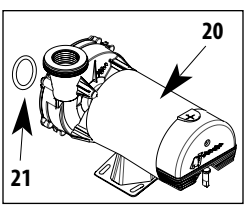

CAREFREE STANDARD SAND FILTER SYSTEM PARTS LIST