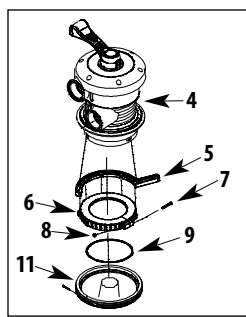

CAREFREE STANDARD SAND FILTER SYSTEM PARTS LIST

Item	Part No.	Description
1	425-1928	Waste Adapter Fitting
2	805-0224	O-Ring
3	830-3000	0-60 PSI Gauge
4	WVS003	Multi-Port Valve Assembly
5	505-1970	Collar Wrench
6	718-1960	Split Nut, Sand Filter
7	819-0015	Screw, 1/4" - 20 PPH x 1 1/2"
8	820-0013	Hex Nut, Serrated 1/4" - 20
9	805-0435	O-Ring
10	502-2011	Sand Fill Guide
11	505-1960	Threaded Sleeve for Split Nut
12	505-2140	16" Lateral and Manifold Assembly
	505-2150	19" Lateral and Manifold Assembly
	505-2160	22" Lateral and Manifold Assembly
	505-2180	26" Lateral and Manifold Assembly
13	515-2101	16" Sand Filter Body
	515-2091	19" Sand Filter Body
	515-2081	22" Sand Filter Body
	515-2121	26" Sand Filter Body
14	602-5310	Self-Threading Drain Screen
15	602-532 1	Drain Cap
16	820-0017	Washer 3/8" flat
17	819-0041	Bolt 3/8" - 26" Oval Sand Filter
	819-0039	Bolt 3/8" - 22" Oval Sand Filter
	819-0016	Bolt 3/8" - 16" & 19" Oval Sand Filter
18	672-7241	One-Piece Base
19	429-7300	Pin & Anchor Assembly
20	PH1100	1 HP - 1-Speed - Hi-Flo II Pump
	PH1150	1 1/2 HP - 1-Speed - Hi-Flo II Pump
	PH1200	2 HP - 1-Speed - Hi-Flo II Pump
	PH2100	1 HP - 2-Speed - Hi-Flo II Pump
	PH2150	1 1/2 HP - 2-Speed - Hi-Flo II Pump
	PH2200	2 HP - 2-Speed - Hi-Flo II Pump
21	711-4010	2" Gasket
22	319-3230	Basket Assembly (not shown)
23	319-2170	6" Pump Trap Body
24	805-0436	O-Ring
25	319-4100	2-Piece 6" Pump Trap Lid Assembly
26	417-6141	1 1/2" MPT x 1 1/2" Hose Male Smooth Adapter
27	872-0010	Hose Clamp, Stainless Steel
28	872-9002	Corrugated Hose, Black
29	550-1811	16" Sand Filter Hose Assembly
	550-1821	19" Sand Filter Hose Assembly
	550-1831	22" Sand Filter Hose Assembly
	550-1833	26" Oval Sand Filter Hose Assembly
30	711-4000	1 1/2" Gasket
31	417-4161	1 1/2" Buttress x 1 1/2" MPT
32	550-1841	Return Sweep Assembly
	810-0155	Instruction Sheet

DETAIL 1

DETAIL 2

DETAIL 3

DETAIL 4

DETAIL 5

DETAIL 6

DETAIL 7