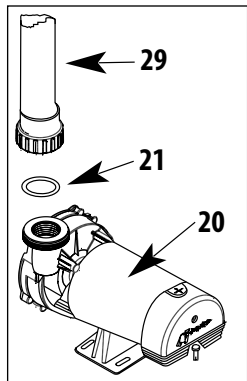

CAREFREE STANDARD SAND FILTER SYSTEM PARTS LIST

Item	Part No.	Description
1	425-1928	Waste Adapter Fitting
2	805-0224	O-Ring
3	830-3000	0-60 PSI Gauge
4	WVS003	Multi-Port Valve Assembly
5	505-1970	Collar Wrench
6	718-1960	Split Nut, Sand Filter
7	819-0015	Screw, 1/4" - 20 PPH x 1 1/2"
8	820-0013	Hex Nut, Serrated 1/4" - 20
9	805-0435	O-Ring
10	502-2011	Sand Fill Guide
11	505-1960	Threaded Sleeve for Split Nut
12	505-2140	16" Lateral and Manifold Assembly
	505-2150	19" Lateral and Manifold Assembly
	505-2160	22" Lateral and Manifold Assembly
	505-2180	26" Lateral and Manifold Assembly
13	515-2101	16" Sand Filter Body
	515-2091	19" Sand Filter Body
	515-2081	22" Sand Filter Body
	515-2121	26" Sand Filter Body
14	602-5310	Self-Threading Drain Screen
15	602-532 1	Drain Cap
16	820-0017	Washer 3/8" flat
17	819-0041	Bolt 3/8" - 26" Oval Sand Filter
	819-0039	Bolt 3/8" - 22" Oval Sand Filter
	819-0016	Bolt 3/8" - 16" & 19" Oval Sand Filter
18	672-7241	One-Piece Base
19	429-7300	Pin & Anchor Assembly
20	PH1100	1 HP - 1-Speed - Hi-Flo II Pump
	PH1150	1 1/2 HP - 1-Speed - Hi-Flo II Pump
	PH1200	2 HP - 1-Speed - Hi-Flo II Pump
	PH2100	1 HP - 2-Speed - Hi-Flo II Pump
	PH2150	1 1/2 HP - 2-Speed - Hi-Flo II Pump
	PH2200	2 HP - 2-Speed - Hi-Flo II Pump
21	711-4010	2" Gasket
22	319-3230	Basket Assembly (not shown)
23	319-2170	6" Pump Trap Body
24	805-0436	O-Ring
25	319-4100	2-Piece 6" Pump Trap Lid Assembly
26	417-6141	1 1/2" MPT x 1 1/2" Hose Male Smooth Adapter
27	872-0010	Hose Clamp, Stainless Steel
28	872-9002	Corrugated Hose, Black
29	550-1811	16" Sand Filter Hose Assembly
	550-1821	19" Sand Filter Hose Assembly
	550-1831	22" Sand Filter Hose Assembly
	550-1833	26" Oval Sand Filter Hose Assembly
30	711-4000	1 1/2" Gasket
31	417-4161	1 1/2" Buttress x 1 1/2" MPT
32	550-1841	Return Sweep Assembly
	810-0155	Instruction Sheet

DETAIL 1

DETAIL 2

DETAIL 3

DETAIL 4

DETAIL 5

DETAIL 6

DETAIL 7