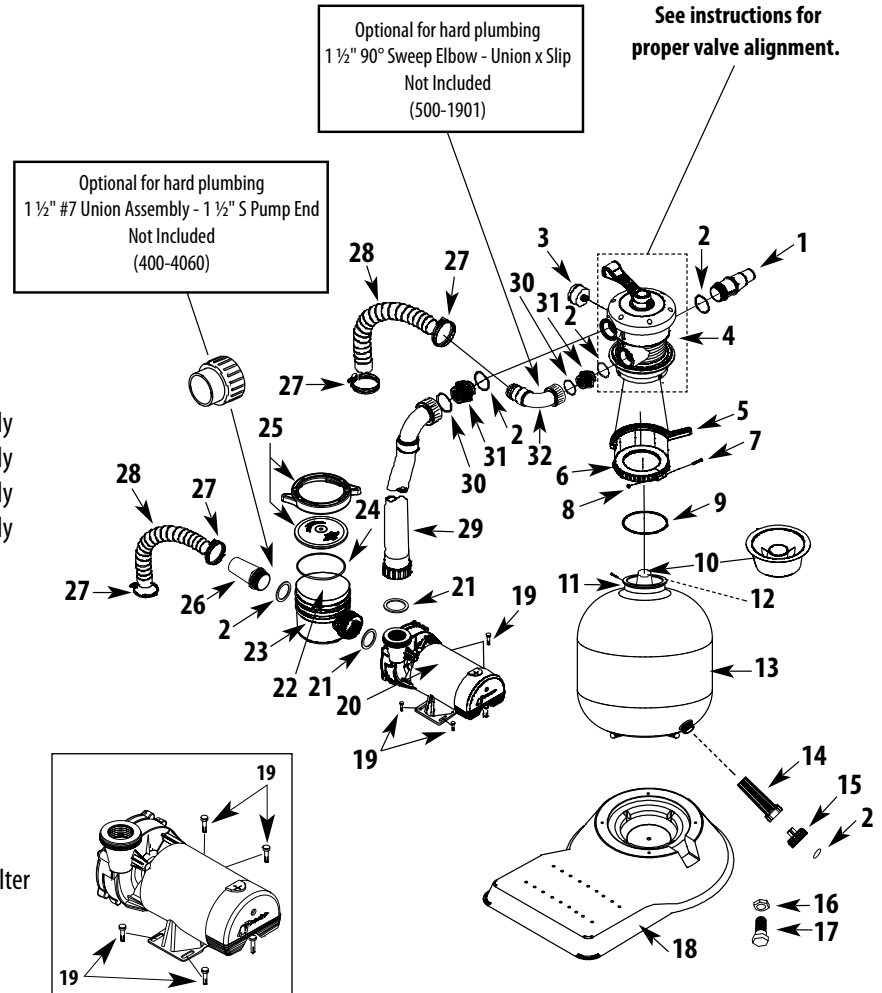

CAREFREE STANDARD SAND FILTER SYSTEM PARTS LIST

Item	Part No.	Description
1	425-1928	Waste Adapter Fitting
2	805-0224	O-Ring
3	830-3000	0-60 PSI Gauge
4	WVS003	Multi-Port Valve Assembly
5	505-1970	Collar Wrench
6	718-1960	Split Nut, Sand Filter
7	819-0015	Screw, 1/4" - 20 PPH x 1 1/2"
8	820-0013	Hex Nut, Serrated 1/4" - 20
9	805-0435	O-Ring
10	502-2011	Sand Fill Guide
11	505-1960	Threaded Sleeve for Split Nut
12	505-2140	16" Lateral and Manifold Assembly
	505-2150	19" Lateral and Manifold Assembly
	505-2160	22" Lateral and Manifold Assembly
	505-2180	26" Lateral and Manifold Assembly
13	515-2101	16" Sand Filter Body
	515-2091	19" Sand Filter Body
	515-2081	22" Sand Filter Body
	515-2121	26" Sand Filter Body
14	602-5310	Self-Threading Drain Screen
15	602-532 1	Drain Cap
16	820-0017	Washer 3/8" flat
17	819-0041	Bolt 3/8" - 26" Oval Sand Filter
	819-0039	Bolt 3/8" - 22" Oval Sand Filter
	819-0016	Bolt 3/8" - 16" & 19" Oval Sand Filter
18	672-7241	One-Piece Base
19	429-7300	Pin & Anchor Assembly
20	PH1100	1 HP - 1-Speed - Hi-Flo II Pump
	PH1150	1 1/2 HP - 1-Speed - Hi-Flo II Pump
	PH1200	2 HP - 1-Speed - Hi-Flo II Pump
	PH2100	1 HP - 2-Speed - Hi-Flo II Pump
	PH2150	1 1/2 HP - 2-Speed - Hi-Flo II Pump
	PH2200	2 HP - 2-Speed - Hi-Flo II Pump
21	711-4010	2" Gasket
22	319-3230	Basket Assembly (not shown)
23	319-2170	6" Pump Trap Body
24	805-0436	O-Ring
25	319-4100	2-Piece 6" Pump Trap Lid Assembly
26	417-6141	1 1/2" MPT x 1 1/2" Hose Male Smooth Adapter
27	872-0010	Hose Clamp, Stainless Steel
28	872-9002	Corrugated Hose, Black
29	550-1811	16" Sand Filter Hose Assembly
	550-1821	19" Sand Filter Hose Assembly
	550-1831	22" Sand Filter Hose Assembly
	550-1833	26" Oval Sand Filter Hose Assembly
30	711-4000	1 1/2" Gasket
31	417-4161	1 1/2" Buttress x 1 1/2" MPT
32	550-1841	Return Sweep Assembly
	810-0155	Instruction Sheet

DETAIL 1

DETAIL 2

DETAIL 3

DETAIL 4

DETAIL 5

DETAIL 6

DETAIL 7