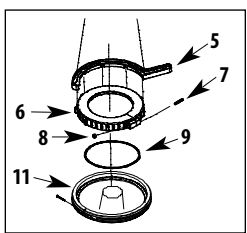

CAREFREE STANDARD SAND FILTER SYSTEM PARTS LIST