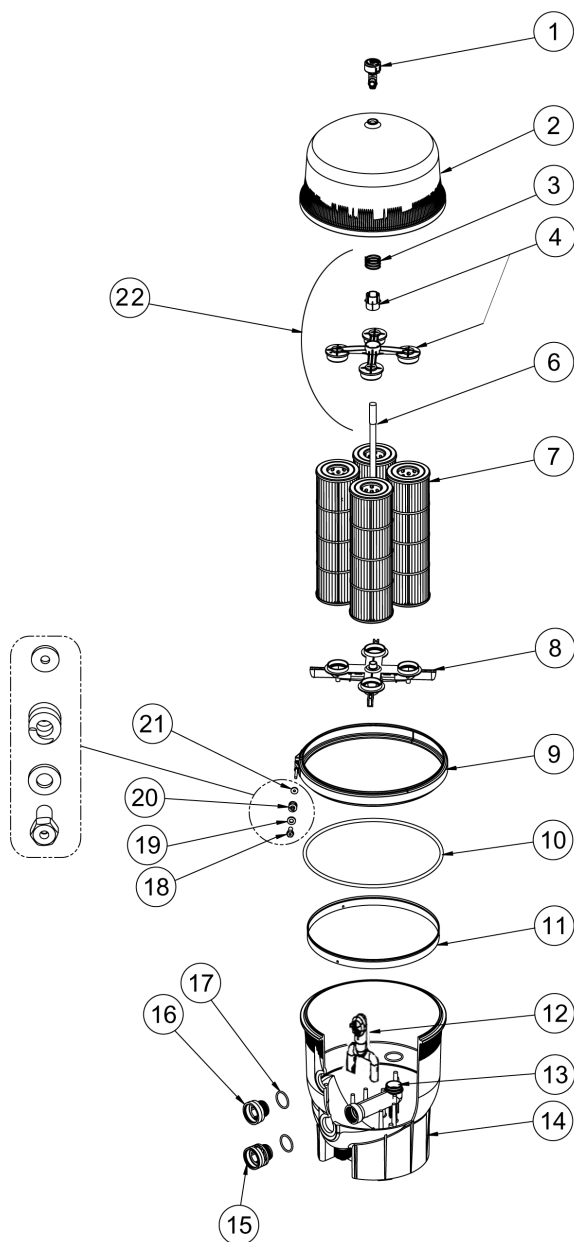

QUAD D.E.® FILTERS

REPLACEMENT PARTS

Item	Part No.	Description
QUAD D.E. FILTERS		
1	98209800	Assy. Manual air relief valve
2	170024	Lid, Quad 60
2	178581	Lid, Quad 80
2	178582	Lid, Quad 100
3	178616	Spring compression
4	170026	Manifold top with short Adapter
6	170029	Air bleeder assy., Quad 60
6	170028	Air bleeder assy., Quad 80
6	178583	Air bleeder assy., Quad 100
7	178656	Cartridge, Quad 100
7	178655	Cartridge, Quad 80
7	178654	Cartridge, Quad 60
8	170059	Manifold assy. Bottom
9	190003	Kit Clamp Band
10	39010200	O-ring RPM tank clamp
11	195339	Ring back-up - FNS Pls
12	196024S	Divertor Assembly, Retro Kit
13	170036	Pipe outlet - RPM fltr
14	195999	Bottom tank w/ drain plug 7-1/2 in.
15	178575	Bulkhead bottom
16	194801	Bulkhead - 2-3/8-8 butt
17	86006900	O-ring 2-329 bulkhead RPM
18	194997	Nut - Spl
19	195611	Washer - lg id
20	195612	Spring
21	195610	Washer - sm id
22	170026	Top Manifold Assembly
23	354571	O-ring
NOT SHOWN		
	274426	Adapter Kit - 2-1/2 in. x 2 in.
	190030	Drain Plug Assembly
	178711	Parts Bag - includes warranty card, instruction Book, Adapter Kit (270100) and Pressure Gauge (190058)