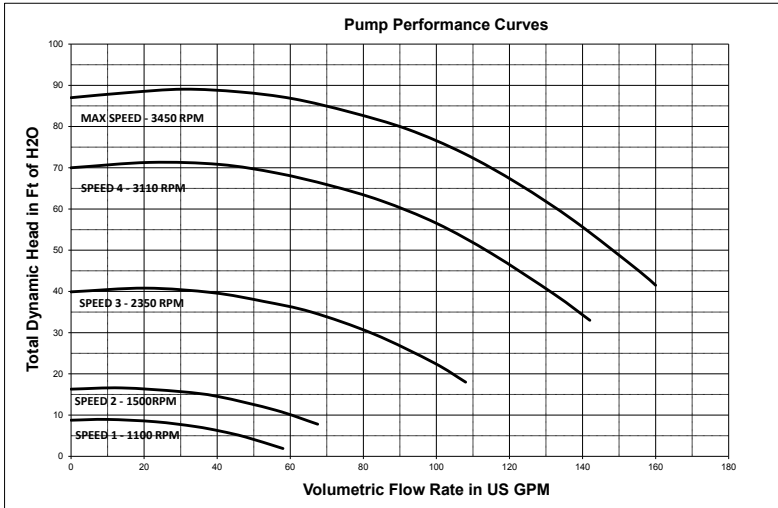

Reliability and savings. That's why pool builders, retailers and service professionals count on Pentair.

Quiet means you enjoy a more relaxing, satisfying pool and spa experience, because the IntelliFlo® VS+SVRS Pump is the quietest pump on the planet. While its Totally Enclosed Fan-Cooled (TEFC) motor helps to reduce noise and prolong pump life, its reliable variable speed technology allows it to operate so efficiently and quietly that at lower speeds you might not realize it's running.

PERFORMANCE CURVES

NOTE: The chart above demonstrates performance rates at factory preset speeds of 3450 RPM, 3110 RPM, 2350 RPM, 1500 RPM and 1100 RPM.

The IntelliFlo VS+SVRS Variable Speed Pump has earned the Eco Select® brand distinction as one of the greenest and most efficient choices from Pentair.