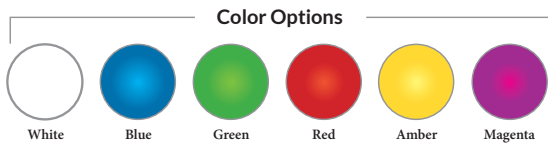

TREO LED Light

The TREO LED light is a 12VAC, 5 Watt LED underwater light for gunite, vinyl liner, and fiberglass pools with a replaceable LED lamp.

- Serviceable design - Replaceable LED lamp
- Designed for use with standard thread 1.5" diameter wall fittings
- Available in lengths of 30', 50', 80', 150'
- No earth bonding required
- White or color changing LED models available
- Color functions:
 - Advanced color functionality with poolLUX Premier: (49) color variations and dimming control (via wireless remote)
 - 12V controls: (6) colors (white, blue, green, red, amber, magenta) and (2) light shows
- Color memory function
- Five colored trim rings included to match the surface of your pool or spa
- 3 year warranty
- ETL Listed - Conforms to UL676, certified to CSA C22.2 #89