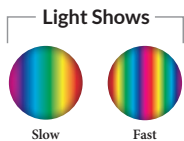

TREO LED Light

The TREO LED light is a 12VAC, 5 Watt LED underwater light for gunite, vinyl liner, and fiberglass pools with a replaceable LED lamp.

- Serviceable design - Replaceable LED lamp
- Designed for use with standard thread 1.5" diameter wall fittings
- Available in lengths of 30', 50', 80', 150'
- No earth bonding required
- White or color changing LED models available
- Color functions:
 - Advanced color functionality with poolLUX Premier: (49) color variations and dimming control (via wireless remote)
 - 12V controls: (6) colors (white, blue, green, red, amber, magenta) and (2) light shows
- Color memory function
- Five colored trim rings included to match the surface of your pool or spa
- 3 year warranty
- ETL Listed - Conforms to UL676, certified to CSA C22.2 #89

Model No.	Description
FLED-C-TR-30	TREO 30' RGB LED pool light
FLED-C-TR-50	TREO 50' RGB LED pool light
FLED-C-TR	TREO 80' RGB LED pool light
FLED-C-TR-150	TREO 150' RGB LED pool light
FLED-W-TR-30	TREO 30' White LED pool light
FLED-W-TR-50	TREO 50' White LED pool light
FLED-W-TR	TREO 80' White LED pool light
FLED-W-TR-150	TREO 150' White LED pool light
FLED-VK-TR	TREO vinyl adapter kit
FLED-LAU-C	RGB Replacement Lamp
FLED-LAU-W	White Replacement Lamp
FLED-C-TR-PK8	8 TREO RGB LED pool lights with 80' cord
FLED-W-TR-PK8	8 TREO White LED pool lights with 80' cord