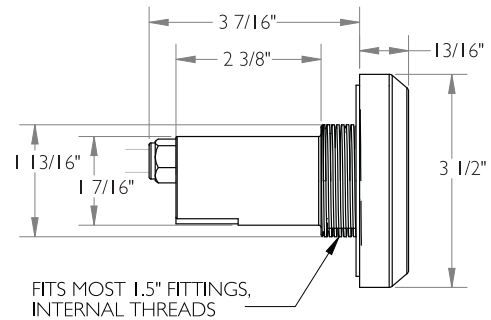

TREO LED Light

The TREO LED light is a 12VAC, 5 Watt LED underwater light for gunite, vinyl liner, and fiberglass pools with a replaceable LED lamp.

- Serviceable design - Replaceable LED lamp
- Designed for use with standard thread 1.5" diameter wall fittings
- Available in lengths of 30', 50', 80', 150'
- No earth bonding required
- White or color changing LED models available
- Color functions:
 - Advanced color functionality with poolLUX Premier: (49) color variations and dimming control (via wireless remote)
 - 12V controls: (6) colors (white, blue, green, red, amber, magenta) and (2) light shows
- Color memory function
- Five colored trim rings included to match the surface of your pool or spa
- 3 year warranty
- ETL Listed - Conforms to UL676, certified to CSA C22.2 #89