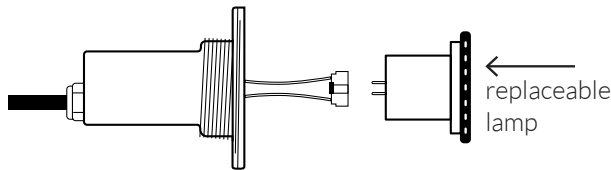

TREO LED Light

The TREO LED light is a 12VAC, 5 Watt LED underwater light for gunite, vinyl liner, and fiberglass pools with a replaceable LED lamp.

- Serviceable design - Replaceable LED lamp
- Designed for use with standard thread 1.5" diameter wall fittings
- Available in lengths of 30', 50', 80', 150'
- No earth bonding required
- White or color changing LED models available
- Color functions:
 - Advanced color functionality with poolLUX Premier: (49) color variations and dimming control (via wireless remote)
 - 12V controls: (6) colors (white, blue, green, red, amber, magenta) and (2) light shows
- Color memory function
- Five colored trim rings included to match the surface of your pool or spa
- 3 year warranty
- ETL Listed - Conforms to UL676, certified to CSA C22.2 #89

Model No.	Description
FLED-C-TR-30	TREO 30' RGB LED pool light
FLED-C-TR-50	TREO 50' RGB LED pool light
FLED-C-TR	TREO 80' RGB LED pool light
FLED-C-TR-150	TREO 150' RGB LED pool light
FLED-W-TR-30	TREO 30' White LED pool light
FLED-W-TR-50	TREO 50' White LED pool light
FLED-W-TR	TREO 80' White LED pool light
FLED-W-TR-150	TREO 150' White LED pool light
FLED-VK-TR	TREO vinyl adapter kit
FLED-LAU-C	RGB Replacement Lamp
FLED-LAU-W	White Replacement Lamp
FLED-C-TR-PK8	8 TREO RGB LED pool lights with 80' cord
FLED-W-TR-PK8	8 TREO White LED pool lights with 80' cord