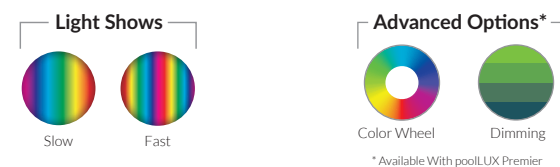

TREO® LED Light

The TREO is a 12VAC, 5 Watt LED underwater light for gunite, vinyl liner, and fiberglass pools with a replaceable LED lamp.

- Serviceable design – Replaceable LED lamp
- Designed for use with 1.5" diameter threaded wall fittings
- Available in lengths of 30', 50', 80', 150'
- No earth bonding required
- White or color changing LED models available
- Color functionality:
  - Advanced operation with poolLUX Premier – Up to (49) color variations and dimming control (via wireless remote)
  - 12VAC operation – (6) colors (white, blue, green, red, amber, magenta) and (2) light shows
- Color memory function
- Five colored trim rings included to match the surface of your pool
- Three year warranty
- ETL Listed – Conforms to UL676
- Certified to CSA C22.2 #89
- Compatible with all S.R.Smith lighting control power units

Model No.	Description
FLED-C-TR-30	(1) TREO 5 Watt RGB LED Light, 30' Cord
FLED-C-TR-50	(1) TREO 5 Watt RGB LED Light, 50' Cord
FLED-C-TR	(1) TREO 5 Watt RGB LED Light, 80' Cord
FLED-C-TR-PK8	(8) TREO 5 Watt RGB LED Lights, 80' Cord
FLED-C-TR-150	(1) TREO 5 Watt RGB LED Light, 150' Cord
FLED-C-TR-150-PK8	(8) TREO 5 Watt RGB LED Lights, 150' Cord
FLED-W-TR	(1) TREO 5 Watt White LED Light, 80' Cord
FLED-W-TR-150	(1) TREO 5 Watt White LED Light, 150' Cord
FLED-VK-TR	TREO Vinyl Adapter Kit
FLED-LAU-C	RGB Replacement Lamp
FLED-LAU-W	White Replacement Lamp

kēlo™ LED Light

The kēlo is a 12VAC, 7 Watt LED underwater light for gunite, vinyl liner, and fiberglass pools.

- Low profile design
- Designed for use with 1.5" diameter threaded wall fittings
- Available in lengths of 30', 80', 150'
- No earth bonding required
- Color functionality:
  - Advanced operation with poolLUX Premier – Up to (49) color variations and dimming control (via wireless remote)
  - 12VAC operation – (6) colors (white, blue, green, red, amber, magenta) and (2) light shows
- Color LED with memory function
- Five colored trim rings included to match the surface of your pool
- Three year warranty
- ETL Listed – Conforms to UL676
- Certified to CSA C22.2 #89
- Compatible with all S.R.Smith lighting control power units