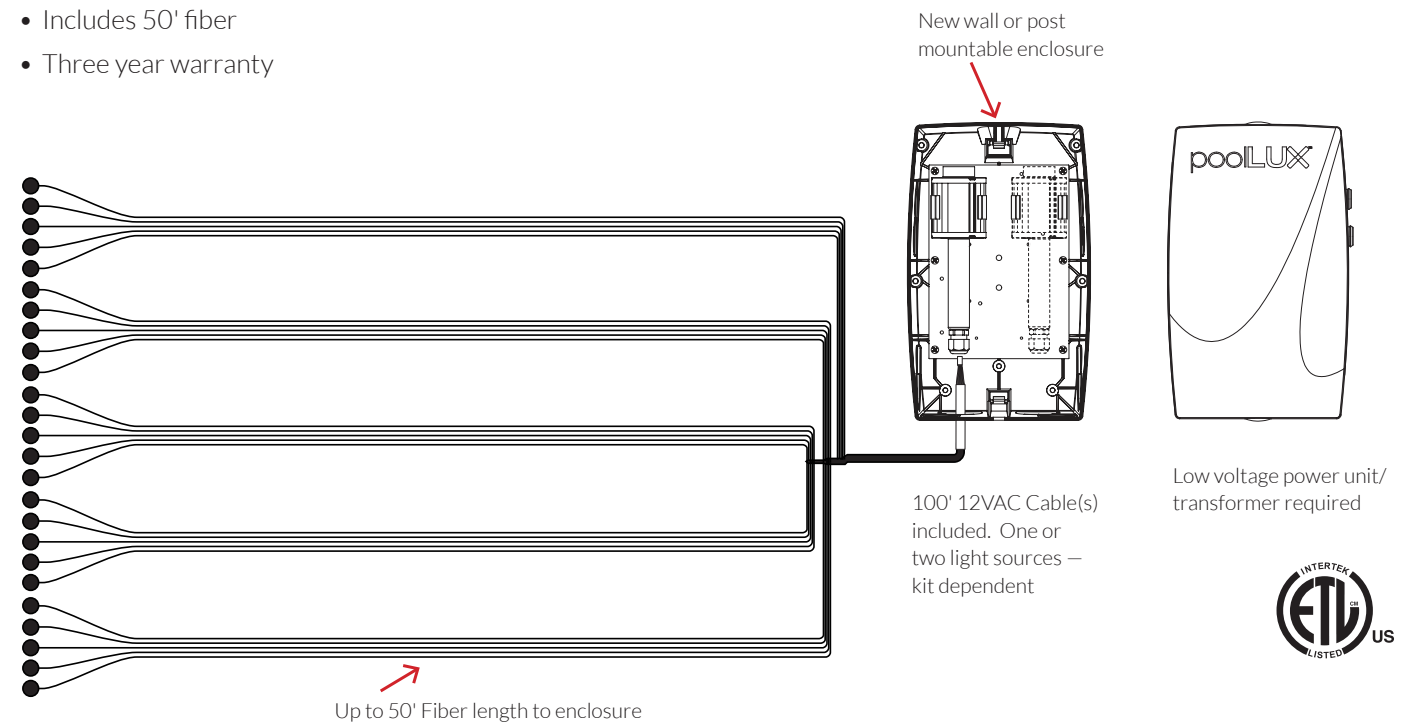

LED Star Feature Kits

The newly reconfigured LED Star Feature kits now include either a single or dual 12VAC, 5 watt LED light source with a 25- or 50-point fiber optic transmission system for gunite pools or other concrete based features such as patios, walk ways, bar tops, stone/paver walls, etc. These upgraded kits now come in a corrosion resistant, wall- or post-mounted, NEMA 3R enclosure and offer up to 50' fiber runs.

- 25 or 50 Star Points
- Advanced color functionality when powered by a poolLUX Premier control unit:
  - Up to (49) color variations and dimming control (via wireless remote)
  - 12VAC operation – (6) colors (white, blue, green, red, amber, magenta) and (2) light shows
- ETL Listed – Conforms to UL 2108
- Certified to CSA C22.2 #250
- Compatible with all S.R.Smith lighting transformers and control power units
- Memory function
- 100' of 12VAC cable
- Includes 50' fiber
- Three year warranty