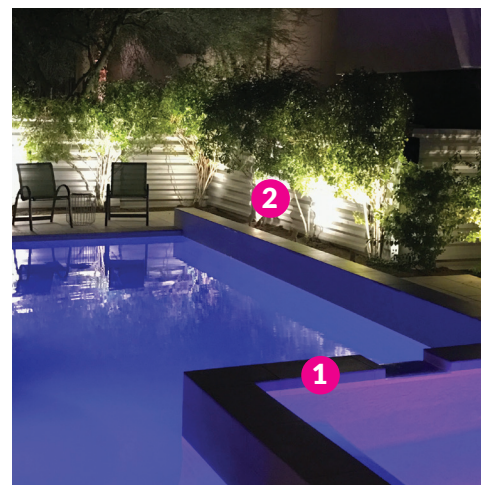

Stars can be placed inside or outside the pool to enhance the overall look and feel whether it's a patio (as shown below bottom left) or any other place you choose to add a custom lighting effect that blends the desired aesthetic of fiber optic with energy-efficient LED illumination.

FIBER TO LED TRANSFORMATION

MORE FEATURES, MORE DURABILITY, MORE SPACE, MORE VALUE.

- 1 = 2 Mod-Lite™ Wireless Lights
- 2 = LED Star Feature Lights

- 1 = 2 Kelo LED Lights
- 2 = 1 Micro LED Light

- 1 = Pool/Spa
- 2 = Landscape Lights