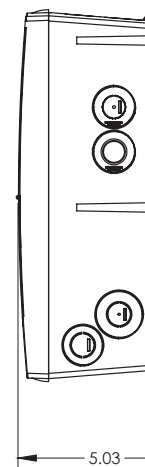

poolLUX® Power

Low voltage transformer

- 60W or 100W low-voltage transformer options
- External on/off control switch
- Compatible with S.R.Smith LED lights and other 12VAC power toggle LED lights
  - S.R.Smith LED lights feature (6) colors and (2) shows
- Oversized wiring space with convenient terminal strip connections
- Internal self-resetting thermal fuse to protect against overheating conditions
- Fast acting replaceable current fuse for safety enhancing short circuit protection
- Accessible low-voltage 12VAC and 13VAC wiring terminals for standard or extended wiring runs
- Corrosion resistant (NEMA 3R) and sound dampening housing (quiet operation)
- (4) low-voltage and (4) line-voltage combination knockouts (3/4" or 1") Plus (2) special use knockouts
- ETL Listed – Conforms to UL 379 (Pool, Spa and Fountain Power Unit Standard)
- Certified to CSA C22.2#218.1
- Two year warranty