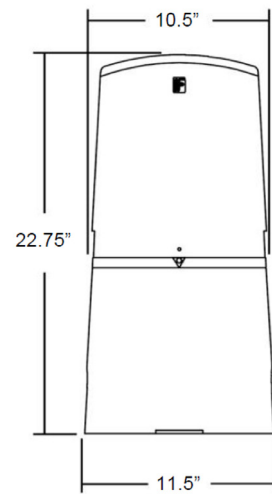

Power Tower PT-6001 & PT-6002

Fiber to LED Conversion Kits

The new & improved PT-6001 & PT-6002 Fiber to LED conversion kits are an energy efficient, direct replacement for Fiberstars 6004/2004 fiber optic illuminators.

- Available as single 60 Watt, 1-circuit unit (PT-6001) or dual 60 Watt, 2-circuit unit (PT-6002) with sync or independent circuit control
- Both models include 12VAC and 13VAC output options and an auto-resetting thermal fuse for overloading and replaceable current fusing for enhanced water safety
- New screwless terminals for reliable, quick and easy connections in half the time (compared to original PT-6000) – no wire nuts required
- Wireless remote control with one-touch color sync for S.R.Smith LED lighting products
- Corrosion-resistant polycarbonate enclosure rated NEMA 3R
- ETL Listed – Conforms to UL 379
- Certified to CSA C22.2#218.1
- Two year warranty