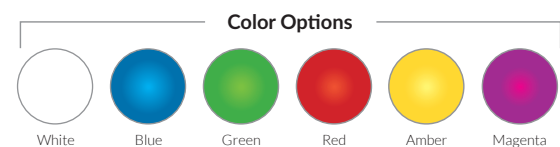

TREO® LED Light

The TREO is a 12VAC, 5 Watt LED underwater light for gunite, vinyl liner, and fiberglass pools with a replaceable LED lamp.

- Serviceable design – Replaceable LED lamp
- Designed for use with 1.5" diameter threaded wall fittings
- Available in lengths of 30', 50', 80', 150'
- No earth bonding required
- White or color changing LED models available
- Color functionality:
  - Advanced operation with poolLUX Premier – Up to (49) color variations and dimming control (via wireless remote)
  - 12VAC operation – (6) colors (white, blue, green, red, amber, magenta) and (2) light shows
- Color memory function
- Five colored trim rings included to match the surface of your pool
- Three year warranty
- ETL Listed – Conforms to UL676
- Certified to CSA C22.2 #89
- Compatible with all S.R.Smith lighting control power units

Model No.	Description
FLED-C-TR-30	(1) TREO 5 Watt RGB LED Light, 30' Cord
FLED-C-TR-50	(1) TREO 5 Watt RGB LED Light, 50' Cord
FLED-C-TR	(1) TREO 5 Watt RGB LED Light, 80' Cord
FLED-C-TR-PK8	(8) TREO 5 Watt RGB LED Lights, 80' Cord
FLED-C-TR-150	(1) TREO 5 Watt RGB LED Light, 150' Cord
FLED-C-TR-150-PK8	(8) TREO 5 Watt RGB LED Lights, 150' Cord
FLED-W-TR	(1) TREO 5 Watt White LED Light, 80' Cord
FLED-W-TR-150	(1) TREO 5 Watt White LED Light, 150' Cord
FLED-VK-TR	TREO Vinyl Adapter Kit
FLED-LAU-C	RGB Replacement Lamp
FLED-LAU-W	White Replacement Lamp

kēlo™ LED Light

The kēlo is a 12VAC, 7 Watt LED underwater light for gunite, vinyl liner, and fiberglass pools.

- Low profile design
- Designed for use with 1.5" diameter threaded wall fittings
- Available in lengths of 30', 80', 150'
- No earth bonding required
- Color functionality:
  - Advanced operation with poolLUX Premier – Up to (49) color variations and dimming control (via wireless remote)
  - 12VAC operation – (6) colors (white, blue, green, red, amber, magenta) and (2) light shows
- Color LED with memory function
- Five colored trim rings included to match the surface of your pool
- Three year warranty
- ETL Listed – Conforms to UL676
- Certified to CSA C22.2 #89
- Compatible with all S.R.Smith lighting control power units