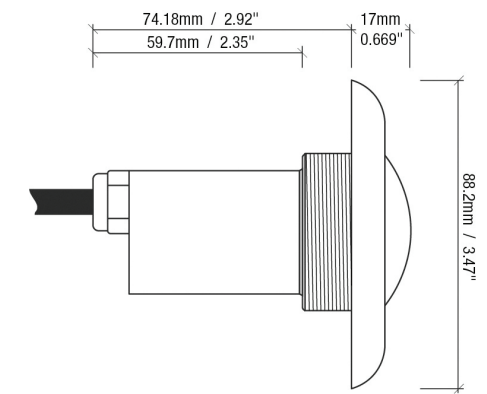

Model No.	Description
KLED-C-30	(1) kēlo 7 Watt RGB LED Light, 30' Cord
KLED-C-80	(1) kēlo 7 Watt RGB LED Light, 80' Cord
KLED-C-80-PK8	(8) kēlo 7 Watt RGB LED Lights, 80' Cord
KLED-C-150	(1) kēlo 7 Watt RGB LED Light, 150' Cord
KLED-C-150-PK8	(8) kēlo 7 Watt RGB LED Lights, 150' Cord