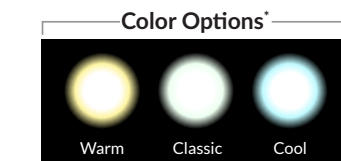

*Actual white shades will vary upon pool interior colors

Mod-Lite MultiWhite is not compatible with poolLUX Premier.