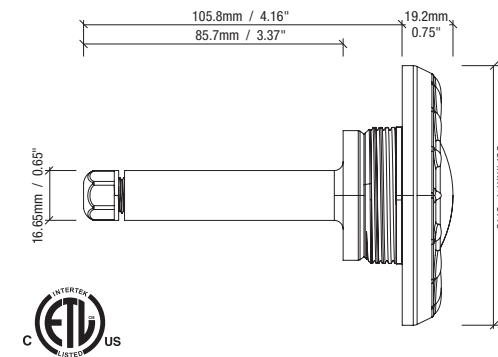

Model No.	Description
MLED-MW-80	(1) Mod-Lite 9W MultiWhite LED, 80' Cord
MLED-MW-150	(1) Mod-Lite 9W MultiWhite LED, 150' Cord
MLED-LM-MW	(1) Mod-Lite 9W MultiWhite LED Replacement Lamp Module
MLED-CMW-80	(1) Mod-Lite 7W RGB LED Light and (1) Mod-Lite 9W MultiWhite LED Lamp Module, 80' Cord
MLED-CMW-150	(1) Mod-Lite 7W RGB LED Light and (1) Mod-Lite 9W MultiWhite LED Lamp Module, 150' Cord