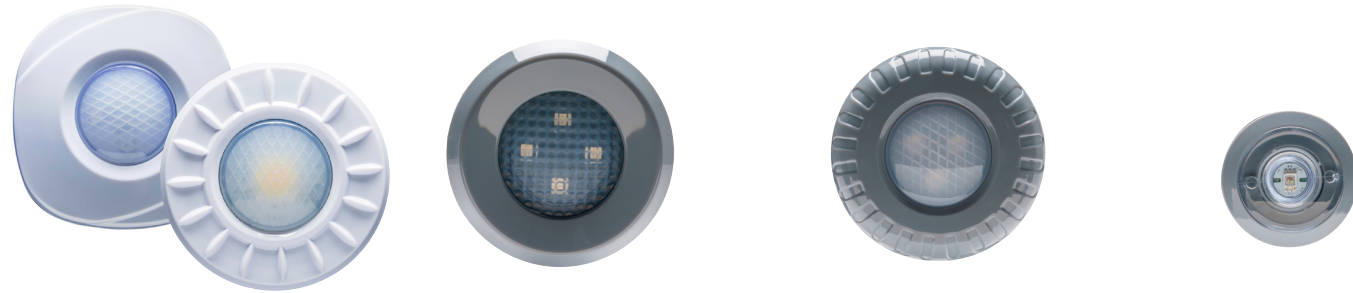

SR Smith®

POOL
LIGHTING

Pool **Better**™

LED LIGHTS

Reliable LED technology, flexible performance and energy efficient designs.

Mod-Lite® and Mod-Lite® MultiWhite™

Safe, submersible wireless power for pools and spas

- Low-profile wireless design
- Mod-Lite RGB LED 7 Watt 12VAC light
- Mod-Lite MultiWhite 9 Watt 12VAC light (3 Whites in 1 Light)
- 80' or 150' cord length options

TREO™

Serviceable return fitting light for pools, spas and water features

- Field-replaceable lamp
- 5 Watt, 12VAC
- RGB or White Only LED Light
- 30', 50', 80' or 150' cord length options
- Fiberglass pool model available (FG Series)

kēlo™

Low-profile return fitting light for pools, spas and water features

- Low-profile design
- 7 Watt, 12VAC
- Color RGB LED Light
- 80' or 150' cord length options

micro

Accent light for water features, steps, and shelves

- Compact design
- 2 Watt, 12VAC
- RGB or White Only LED Light
- 30', 50', 80' or 150' cord length options