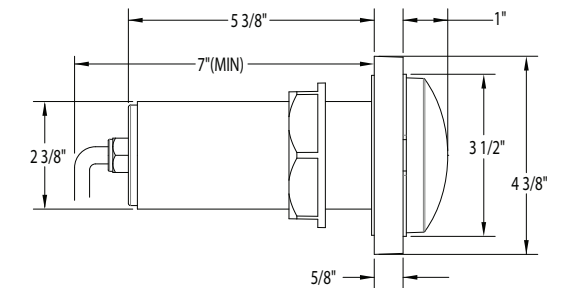

Model No.	Description
FLED-C-FG-30	(1) Fiberglass 5 Watt RGB LED Light, 30' Cord
FLED-C-FG-50	(1) Fiberglass 5 Watt RGB LED Light, 50' Cord
FLED-C-FG	(1) Fiberglass 5 Watt RGB LED Light, 80' Cord
FLED-C-FG-150	(1) Fiberglass 5 Watt RGB LED Light, 150' Cord
FLED-W-FG-30	(1) Fiberglass 5 Watt White Only Light, 30' Cord
FLED-W-FG-50	(1) Fiberglass 5 Watt White Only Light, 50' Cord
FLED-W-FG	(1) Fiberglass 5 Watt White Only Light, 80' Cord
FLED-W-FG-150	(1) Fiberglass 5 Watt White Only Light, 150' Cord
FLED-LAU-C	Fiberglass RGB Replacement Lamp
FLED-LAU-W	Fiberglass White Replacement Lamp
FLED-LC-FG	Clear Snap-On Cover