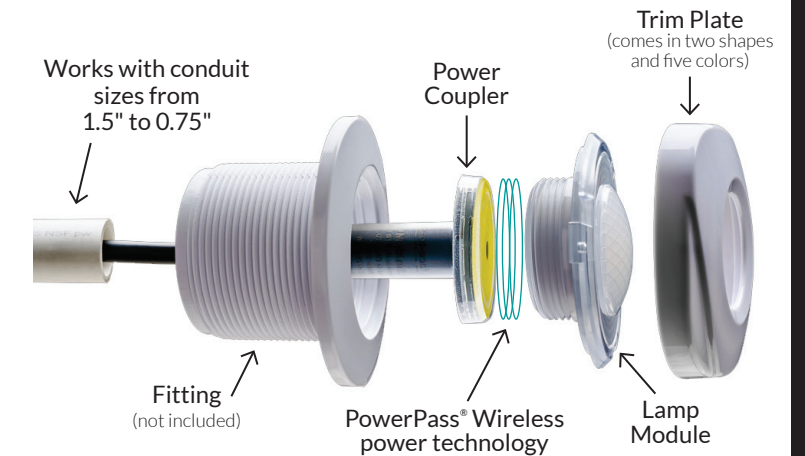

More Hues. Less SKUs!

Combo packs available with both MultiWhite and RGB lamp modules! Now you can easily change from white to RGB with a twist of the wrist.

- 3 whites in 1 light (Cool White, Classic White, Warm White)
- 12VAC 9W LED light for gunite, vinyl liner and fiberglass pools
- Newest addition to the innovative Mod-Lite family of PowerPass® Wireless Technology enabled LED lighting solutions
- Low profile wireless lamp
- Designed for use with standard 1.5" wall fittings and conduit down to 0.75"
- Available in length of 80' or 150', as single units or as a combo pack with RGB Mod-Lite lamp module
- (5) colored trim plates in (2) different shapes (square and round) for a total of (10) options for maximum customization
- 3-year warranty
- ETL Listed – Conforms to UL676, certified to CSA C22.2 #89