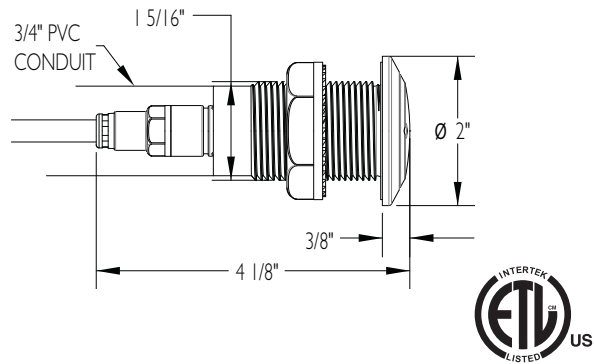

micro LED Light

The micro is 12VAC, 2 Watt LED underwater light designed for accent lighting applications for gunite, vinyl liner and fiberglass pools.

- Available in lengths of 30', 50', 80', 150'
- No earth bonding required
- White or color changing LED models available
- Color functionality:
  - Advanced operation with poolLUX Premier – Up to (49) color variations and dimming control (via wireless remote)
  - 12VAC operation – (6) colors (white, blue, green, red, amber, magenta) and (2) light shows
- Color memory function
- Five colored trim rings included to match the surface of your pool
- Designed for use with 0.75" diameter conduit – Includes wall fitting adapter
- Three year warranty
- ETL Listed – Conforms to UL676
- Certified to CSA C22.2 #89
- Compatible with all S.R.Smith lighting control power units

Model No.	Description
FLED-TM-C-30	(1) micro 2 Watt RGB LED Light, 30' Cord
FLED-TM-C-50	(1) micro 2 Watt RGB LED Light, 50' Cord
FLED-TM-C	(1) micro 2 Watt RGB LED Light, 80' Cord
FLED-TM-C-PK10	(10) micro 2 Watt RGB LED Lights, 80' Cord
FLED-TM-C-150	(1) micro 2 Watt RGB LED Light, 150' Cord
FLED-TM-W	(1) micro 2 Watt White LED Light, 80' Cord
FLED-TM-W-150	(1) micro 2 Watt White LED Light, 150' Cord
FLED-FA-TM	micro Fitting Adapter
FLED-FGGF-TM	micro Gunite Fitting, 3/4" PVC

Fiberglass (FG) LED Light

The FG is a 12VAC, 5 Watt LED underwater light for new construction fiberglass pools.

- Available in lengths of 30', 50', 80', 150'
- No earth bonding required
- White or color changing LED models available
- Color functionality:
  - Advanced operation with poolLUX Premier – Up to (49) color variations and dimming control (via wireless remote)
  - 12VAC operation – (6) colors (white, blue, green, red, amber, magenta) and (2) light shows
- Color memory function
- 0.75" or 0.5" conduit required
- Three year warranty
- ETL Listed – Conforms to UL676
- Certified to CSA C22.2 #89
- Compatible with all S.R.Smith lighting control power units