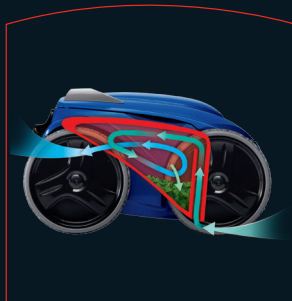

NOW WITH  
**TANGLE-  
REDUCING  
SWIVEL**

Polaris 9550 Sport

Polaris 9450 Sport

**VORTEX VACUUM  
TECHNOLOGY**

**EASY LIFT  
SYSTEM**

**4-WHEEL  
DRIVE**

**ROBOTIC**  
PREMIUM ROBOTIC POOL CLEANERS

## NEW TANGLE-REDUCING SWIVEL

Low-torque, waterproof swivel keeps cable from tangling during operation.