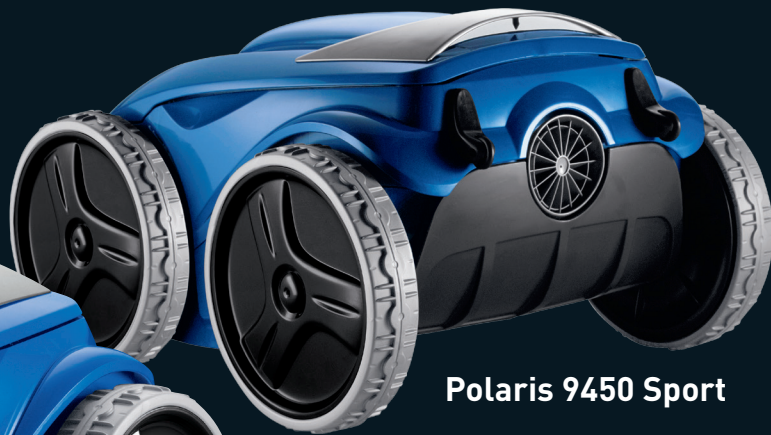

NOW WITH  
**TANGLE-  
REDUCING  
SWIVEL**

Polaris 9550 Sport

Polaris 9450 Sport

**VORTEX VACUUM  
TECHNOLOGY**

**EASY LIFT  
SYSTEM**

**4-WHEEL  
DRIVE**

**ROBOTIC**  
PREMIUM ROBOTIC POOL CLEANERS

# POLARIS® 9550 & 9450 SPORT FEATURES

## NEW TANGLE-REDUCING SWIVEL

Low-torque, waterproof swivel keeps cable from tangling during operation.