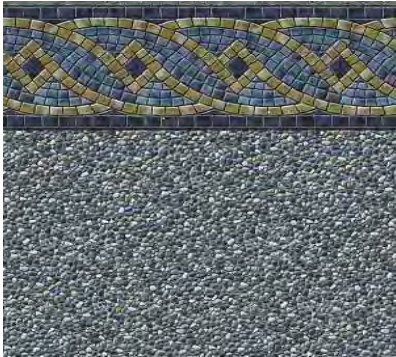

Please Note: Signature Liner Patterns are not guaranteed to be in stock

Not available in all floor material
Princeton
27 mil