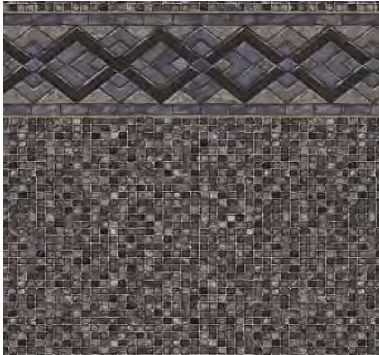

Please Note: Signature Liner Patterns are not guaranteed to be in stock

Not available in all floor material
Cobalt Lake
20 mil