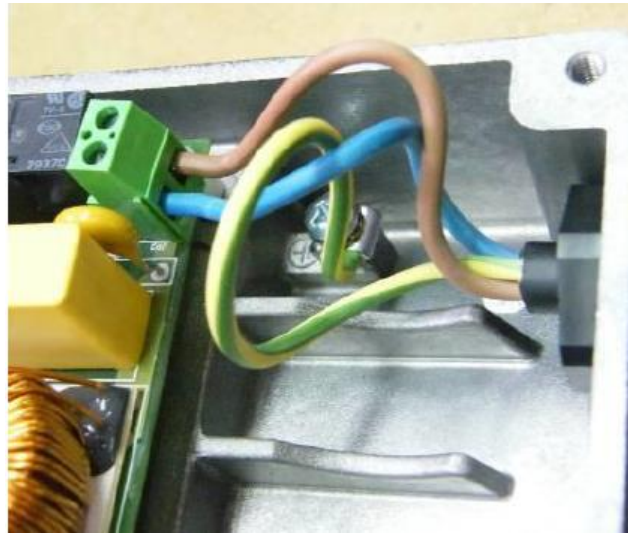

SILENPLUS1 | SILENPLUS2

Silenplus1/Silenplus2

The SJT cable has colors white/Black instead of Blue/brown

SILENPLUS3

Silenplus3

The SJT cable has colors white/Black instead of Blue/brown