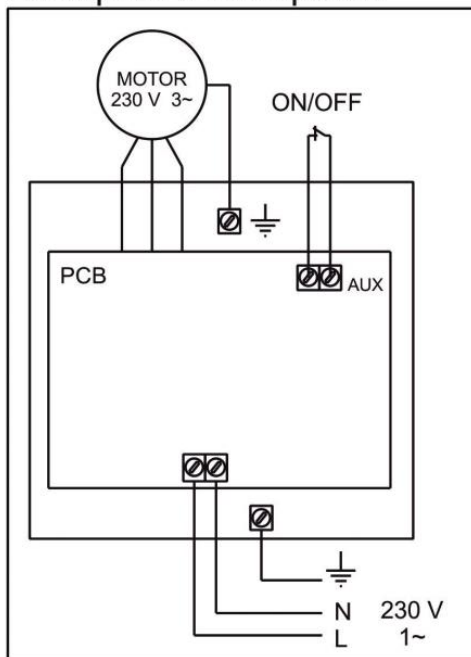

SILENPLUS1 | SILENPLUS2

Silenplus1/Silenplus2

The SJT cable has colors white/Black instead of Blue/brown

SILENPLUS3

Silenplus3

The SJT cable has colors white/Black instead of Blue/brown