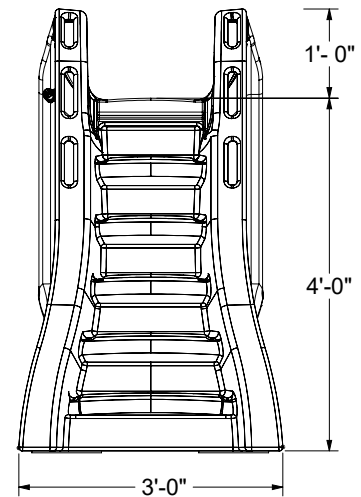

# Slide Away™

The Safe Removable Pool Slide

Introducing **SlideAway™**, the safe removable in-ground pool slide from S.R.Smith. SlideAway combines safety, fun and durability in a slide that can be easily set-up and removed from the deck in just minutes. SlideAway is the first fully CPSC compliant pool slide that doesn't have to be permanently affixed to the pool deck.

Part #	Description	Shipping			
		Weight	Length	Width	Height
660-209-5810	SlideAway Removable Pool Slide - Taupe	160 lbs	38.5"	53.5"	77"
660-209-5820	SlideAway Removable Pool Slide - Gray				