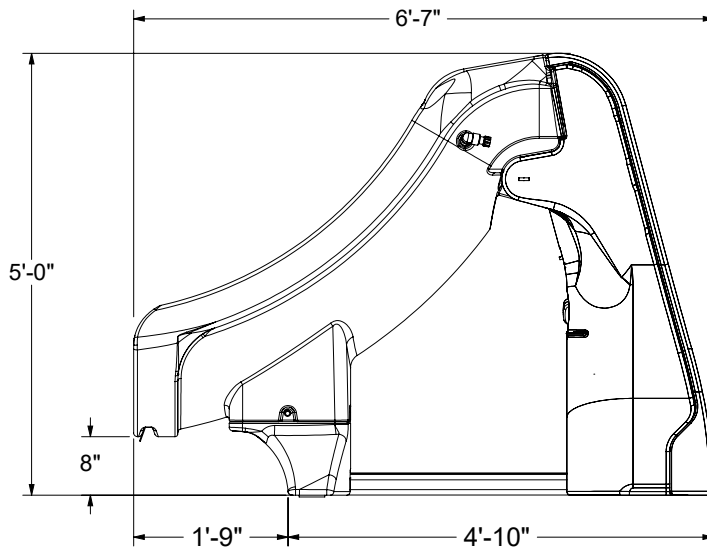

# Slide Away™

The Safe Removable Pool Slide

Introducing **SlideAway™**, the safe removable in-ground pool slide from S.R.Smith. SlideAway combines safety, fun and durability in a slide that can be easily set-up and removed from the deck in just minutes. SlideAway is the first fully CPSC compliant pool slide that doesn't have to be permanently affixed to the pool deck.

## SlideAway™

- First CPSC compliant removable and portable pool slide, meeting federal safety standards for 48 individual tests
- Available in colors to compliment the pool and patio areas (Taupe and Gray)
- Comes partially assembled and includes an easy to use dolly to roll SlideAway on and off the pool deck
- 3' x 6'7" deck space required
- Easy to set-up and store away in shed or garage
- Fully rotomolded construction provides strength and durability for years to come
- Enclosed, textured steps and integrated hand-holds for added safety
- Designed for children up to 125 lbs/57 kg
- Salt pool friendly
- Built-in UV inhibitors to resist fading
- For use on in-ground pools only
- Made in the USA

Part #	Description	Shipping			
		Weight	Length	Width	Height
660-209-5810	SlideAway Removable Pool Slide - Taupe	160 lbs	38.5"	53.5"	77"
660-209-5820	SlideAway Removable Pool Slide - Gray				