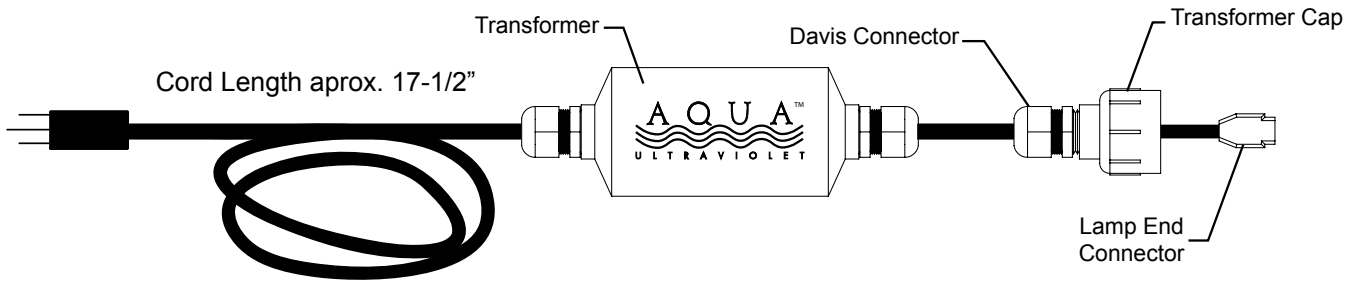

CLASSIC REPLACEMENT PARTS

UV LAMPS	AQUA [®] ULTRAVIOLET	PART NUMBER
8 Watt	11-5/8"	A20008
15 Watt	11-5/8"	A20015
25 Watt	17-1/2"	A20025
40 Watt	33-1/2"	A20040
57 Watt	17-1/2"	A20057

UV QUARTZ SLEEVES	AQUA [®] ULTRAVIOLET	PART NUMBER
8 Watt	15"	A10008
15 Watt	15"	A10015
25 Watt	19"	A10025
40 Watt	36"	A10040
57 Watt	19"	A10057

PART #	Description
A40073	Wiper Ball
A40090	Wiper Hex Nut
A40021	Wiper Nut
A40019	8/15 Watt Wiper Rod (RMA)
A40010	25/57 Watt Wiper Rod (RMA)
A40013	40 Watt Wiper Rod (RMA)
A40017	Wiper Blade With Plastic Clips
A40172	Wiper Blade With Metal Clips
A40089	Metal C-Clip for Wiper Blade
A40180	Plastic C-Clip for Wiper Blade
A40032	2" Union, White

PART #	Description
A40054	Barb Fitting 3/4"
A40124	Mounting Clip Grip Hold
A40014	O-Ring for EZ Twist Top
A40011	Quartz Cap, Clear
A40004	Rubber Seal, Purple
A40068	EZ Twist Top, Black w/ O-Ring
A40012	EZ Twist Top, White, w/ O-Ring
A40007	Winterize Cap
A40116	2" Union, Black

THE CLASSIC SERIES INLINE TRANSFORMERS

Cords not sold separately

THE CLASSIC SERIES NEMA TRANSFORMERS

PART #	Description
A40002	Lamp End Connector
A40109	Davis Connector
A40113	Transformer Cap, Black
A30007	8W Transformer
A30014	15W Transformer
A30024	25W Transformer
A30044	40W Transformer
A30055	57W Transformer