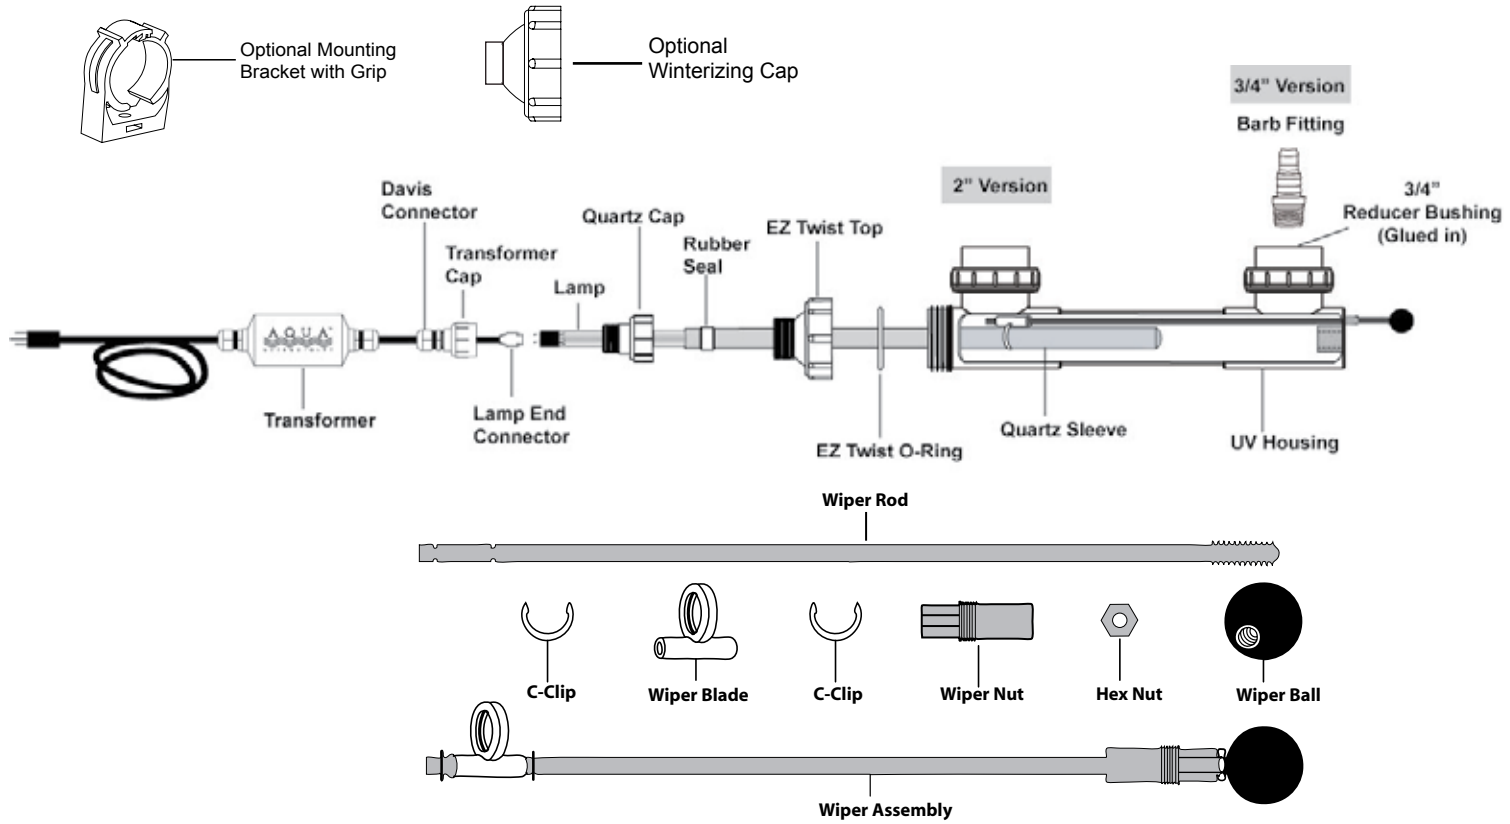

CLASSIC REPLACEMENT PARTS

UV LAMPS	AQUA [®] ULTRAVIOLET	PART NUMBER
8 Watt	11-5/8"	A20008
15 Watt	11-5/8"	A20015
25 Watt	17-1/2"	A20025
40 Watt	33-1/2"	A20040
57 Watt	17-1/2"	A20057

UV QUARTZ SLEEVES	AQUA [®] ULTRAVIOLET	PART NUMBER
8 Watt	15"	A10008
15 Watt	15"	A10015
25 Watt	19"	A10025
40 Watt	36"	A10040
57 Watt	19"	A10057

PART #	Description
A40073	Wiper Ball
A40090	Wiper Hex Nut
A40021	Wiper Nut
A40019	8/15 Watt Wiper Rod (RMA)
A40010	25/57 Watt Wiper Rod (RMA)
A40013	40 Watt Wiper Rod (RMA)
A40017	Wiper Blade With Plastic Clips
A40172	Wiper Blade With Metal Clips
A40089	Metal C-Clip for Wiper Blade
A40180	Plastic C-Clip for Wiper Blade
A40032	2" Union, White

PART #	Description
A40054	Barb Fitting 3/4"
A40124	Mounting Clip Grip Hold
A40014	O-Ring for EZ Twist Top
A40011	Quartz Cap, Clear
A40004	Rubber Seal, Purple
A40068	EZ Twist Top, Black w/ O-Ring
A40012	EZ Twist Top, White, w/ O-Ring
A40007	Winterize Cap
A40116	2" Union, Black

THE CLASSIC SERIES INLINE TRANSFORMERS

Cords not sold separately

THE CLASSIC SERIES NEMA TRANSFORMERS

PART #	Description
A40002	Lamp End Connector
A40109	Davis Connector
A40113	Transformer Cap, Black
A30007	8W Transformer
A30014	15W Transformer
A30024	25W Transformer
A30044	40W Transformer
A30055	57W Transformer