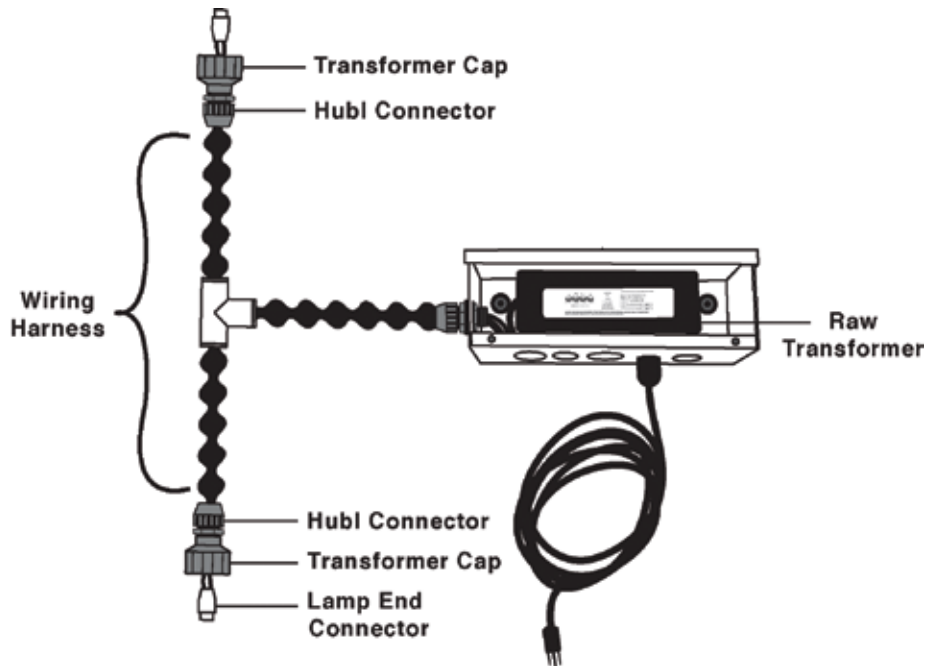

PART #	Description
A40073	Wiper Ball
A40090	Wiper Hex Nut
A40021	Wiper Nut
A40019	8/15 Watt Wiper Rod (RMA)
A40010	25/57 Watt Wiper Rod (RMA)
A40013	40 Watt Wiper Rod (RMA)
A40017	Wiper Blade With Plastic Clips
A40172	Wiper Blade With Metal Clips
A40089	Metal C-Clip for Wiper Blade
A40180	Plastic C-Clip for Wiper Blade
A40032	2" Union, White

PART #	Description
A40054	Barb Fitting 3/4"
A40124	Mounting Clip Grip Hold
A40014	O-Ring for EZ Twist Top
A40011	Quartz Cap, Clear
A40004	Rubber Seal, Purple
A40068	EZ Twist Top, Black w/ O-Ring
A40012	EZ Twist Top, White, w/ O-Ring
A40007	Winterize Cap
A40116	2" Union, Black

THE CLASSIC SERIES INLINE TRANSFORMERS

Cords not sold separately

THE CLASSIC SERIES NEMA TRANSFORMERS

PART #	Description
A40002	Lamp End Connector
A40109	Davis Connector
A40113	Transformer Cap, Black
A30007	8W Transformer
A30014	15W Transformer
A30024	25W Transformer
A30044	40W Transformer
A30055	57W Transformer