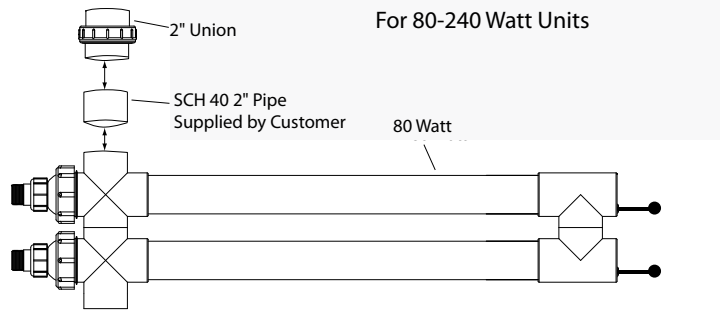

CLASSIC REPLACEMENT PARTS

UV LAMPS	AQUA [®] ULTRAVIOLET	PART NUMBER
8 Watt	11-5/8"	A20008
15 Watt	11-5/8"	A20015
25 Watt	17-1/2"	A20025
40 Watt	33-1/2"	A20040
57 Watt	17-1/2"	A20057

UV QUARTZ SLEEVES	AQUA [®] ULTRAVIOLET	PART NUMBER
8 Watt	15"	A10008
15 Watt	15"	A10015
25 Watt	19"	A10025
40 Watt	36"	A10040
57 Watt	19"	A10057

PART #	Description
A40073	Wiper Ball
A40090	Wiper Hex Nut
A40021	Wiper Nut
A40019	8/15 Watt Wiper Rod (RMA)
A40010	25/57 Watt Wiper Rod (RMA)
A40013	40 Watt Wiper Rod (RMA)
A40017	Wiper Blade With Plastic Clips
A40172	Wiper Blade With Metal Clips
A40089	Metal C-Clip for Wiper Blade
A40180	Plastic C-Clip for Wiper Blade
A40032	2" Union, White

PART #	Description
A40054	Barb Fitting 3/4"
A40124	Mounting Clip Grip Hold
A40014	O-Ring for EZ Twist Top
A40011	Quartz Cap, Clear
A40004	Rubber Seal, Purple
A40068	EZ Twist Top, Black w/ O-Ring
A40012	EZ Twist Top, White, w/ O-Ring
A40007	Winterize Cap
A40116	2" Union, Black