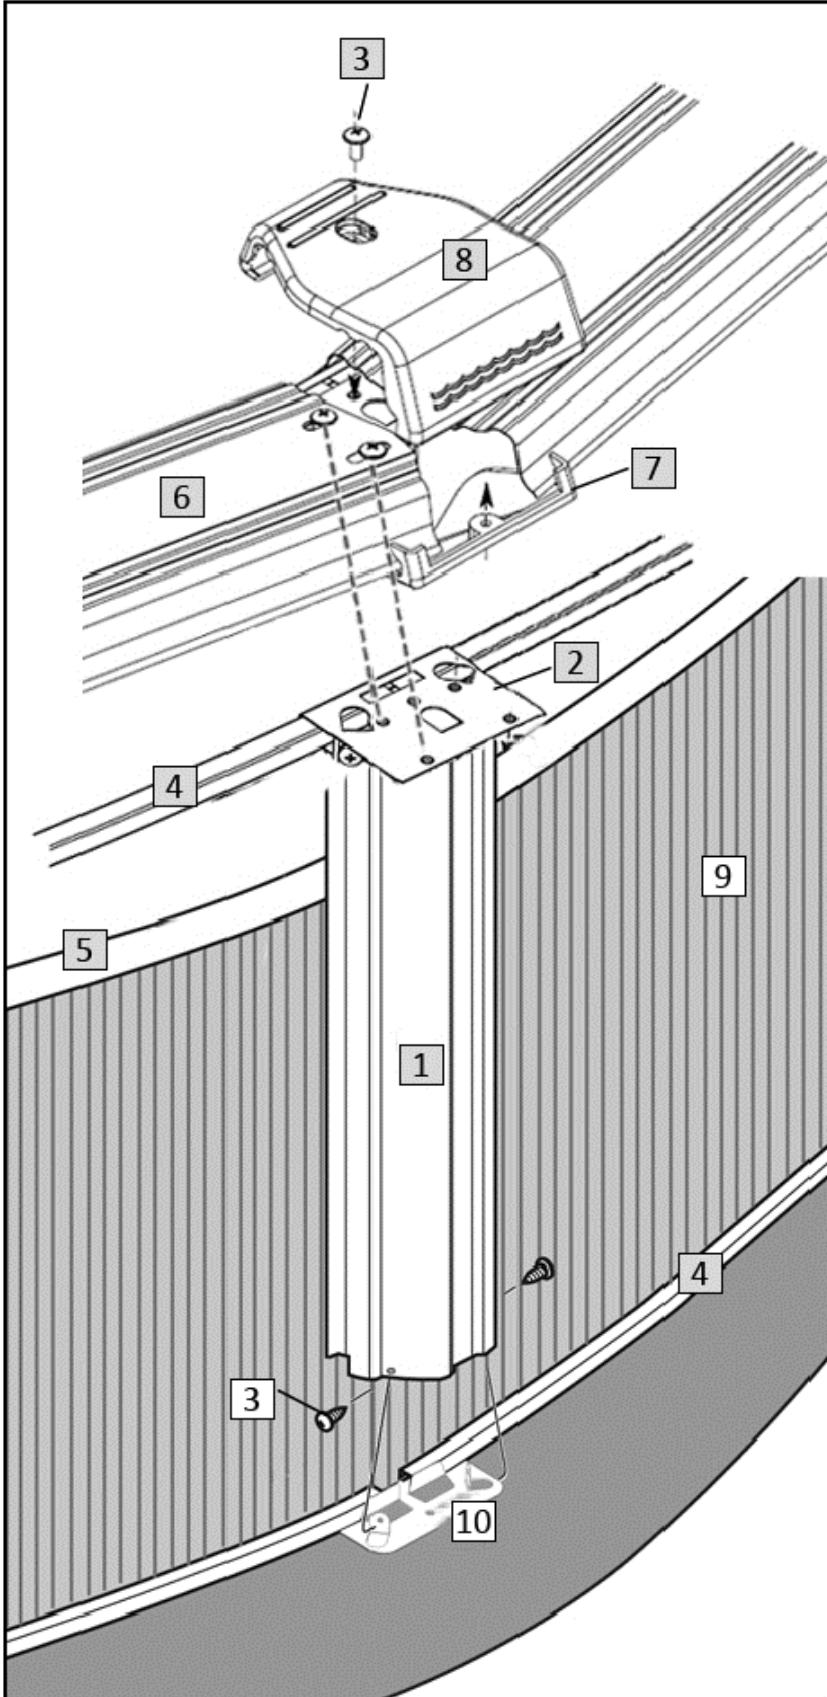

Belize 18' Round 52"

NB2524

Key #	Part Description	Item #
1	6in Vertical	NBP1028
2	Resin Upper Joint	NBP1068
3	Seat Cover Hardware	NBP1032
3	Wall Joint Hardware	NBP1021
4	5/8+Rail	NBP1055
5	Plastic Edging	NL107
6	6in Top Seat	NBP1023
7	6in Seat Cover Bracket	NBP1030
8	6in Seat Cover	NBP1029
9	Wall	PC5208
10	Resin Lower Joint	NBP1069