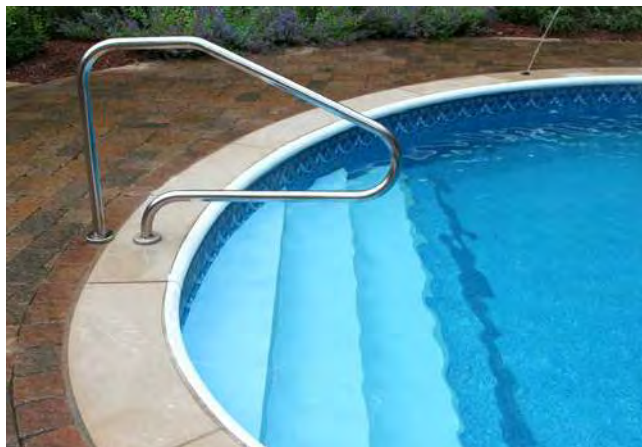

Coping and Liner *Track*

Creating an elegant edge that defines the perimeter of the pool, our liner tracks and coping systems have been expertly designed to address the specific needs of pool construction.

Cardinal uses only the finest quality materials for all its manufacturing. We supply the largest variety of aluminum coping and liner tracks to the swimming pool industry.

They are available in standard and custom-notched lengths for free-form pools and radius corners. Many unique features not found on other products make the process more efficient and result in a higher quality pool. Our tracks are created to enhance the installation process of not only the track, but also the liner, coping edge, and perimeter fiber optics.

Cardinal is able to fabricate coping to meet almost any need, from free-form pools to unique plastic step kits.