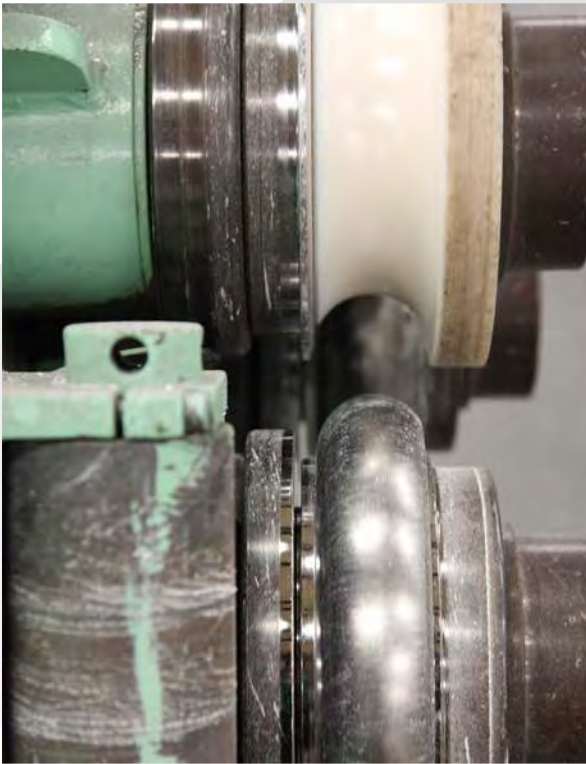

The Cardinal Systems, Inc. family of brands consists of:

Cardinal, using the latest technology brings you the best products in the pool industry. Although the heart of our business is steel (pool walls, steps, and benches), we offer a wide range of unique products that are custom made for each customer. Products such as polymer (pool walls and custom structural foam molding), vinyl liners (for both inground and above ground swimming pools), and aluminum (liner track and coping) are offered to help create that distinctive pool design that is central to the landscape of your customer's home. The Cardinal brand also offers an exclusive line of Luxury Spas and Ultimate Pool kits.

Quaker Plastics, our wide range of extrusion and thermoforming products adds depth to the Cardinal brand. Quaker offers products such as deck and paver drains, thermoformed steps, and liner bead that are accessible to the pool industry.

HydroBlox™, a revolutionary product that is able to handle

water mitigation that requires no maintenance and is completely hidden once installed.

Z Poolform, a unique and reusable system for creative, attractive cantilever concrete decks. It is the easiest and most economical, environmentally conscious way to finish your pool project.

All Cardinal Systems, Inc. products are made in the USA.

Contact Information

250 Route 61 South
Schuylkill Haven, PA 17972

Phone: 570-385-4733 Fax: 570-385-1318

Email: customerservice@cardinalsystemsinc.com