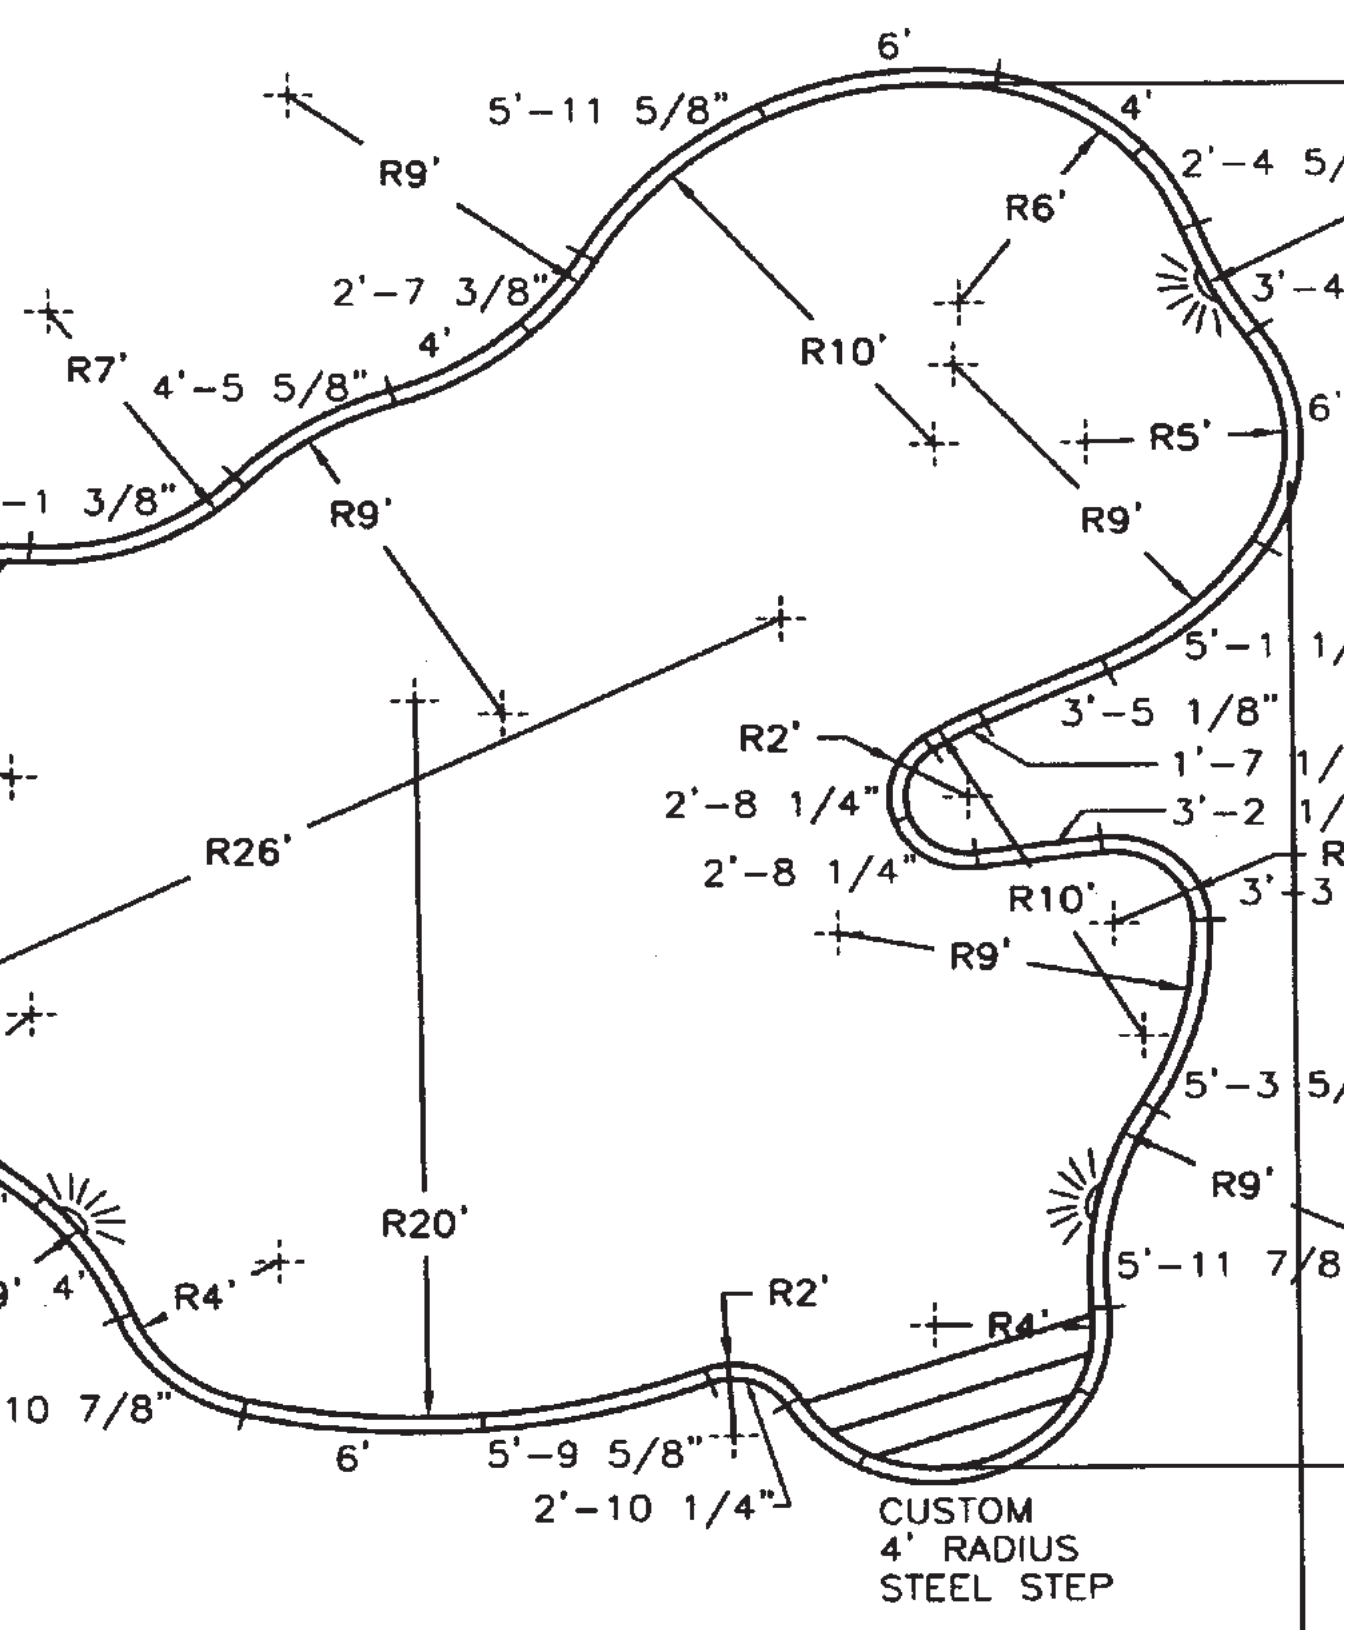

Custom *Shapes*

The formula is simple: Imagination and Engineering. What you can imagine is what we can create. There are no restrictions on designs. Now you can have any size and shape pool you desire.

Elegance and variety are central to Cardinal's custom-designed swimming pools. Gracefully sweeping curves can lend an exclusive, custom look to your pool. They are as affordable as they are beautiful, thanks to the strength and economy of modular panel construction and vinyl liner interiors. Do you need separate areas so multi-generations can have their own space? Design a shallow space for children and sunbathers and another for the more vigorous fun of slides and games.

Consider a few of the possibilities: you can create specific activity areas with peninsulas of decking, wading and swim zones for recreational swimming, and lap channels for exercise. You can even create an island in your pool.

You have the freedom to express your own personal style and design to the needs of your family and friends.