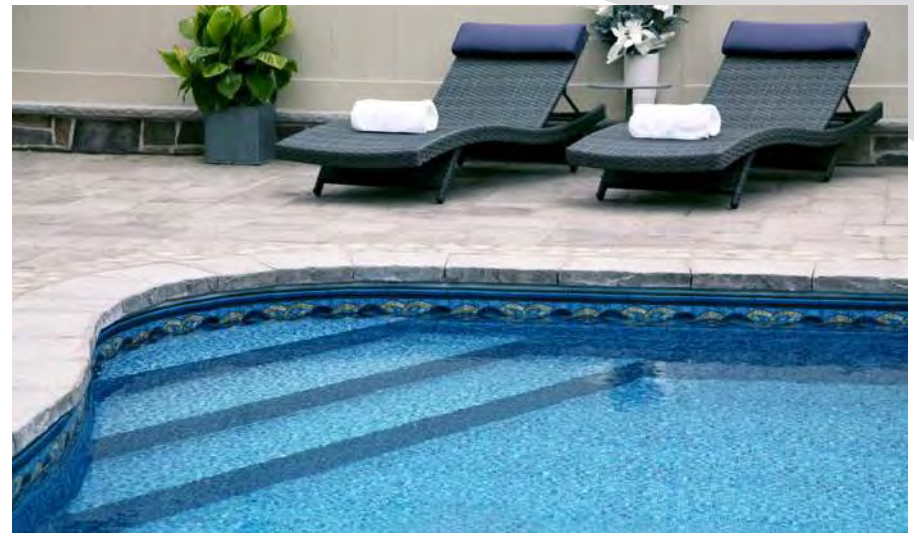

Find Your
Oasis

Custom Pools by Cardinal

Finding Your *Oasis*

You work hard every day to create the life that you dream about. You know you need to balance work and play. Sometimes you just want one place to escape, to relax, to enjoy.

Sometimes you just need to find your oasis.

And, it's right there, right in your own backyard. With an inground swimming pool, from your back door you can step right into your own private paradise. Hasn't that always been a part of your dream?

At Cardinal, we've designed thousands of dreams and millions of memories, unique to each owner, each family. Now it's your turn. Let us help you find your oasis.

Why an Inground *Pool?*

The warmth and hospitality of your home extends into your backyard landscape with an inground pool. Your backyard offers ideal comfort, convenience, peace, privacy, and, with an inground pool, it is the perfect setting for any occasion: birthday, graduation, barbeque, or just a summer day.

A steel wall inground pool allows you to choose any shape, size, or depth. Designs can accommodate various water features, such as spas or waterfalls to coordinate with your backyard. You can truly plan a pool and recreation area to reflect your personality.