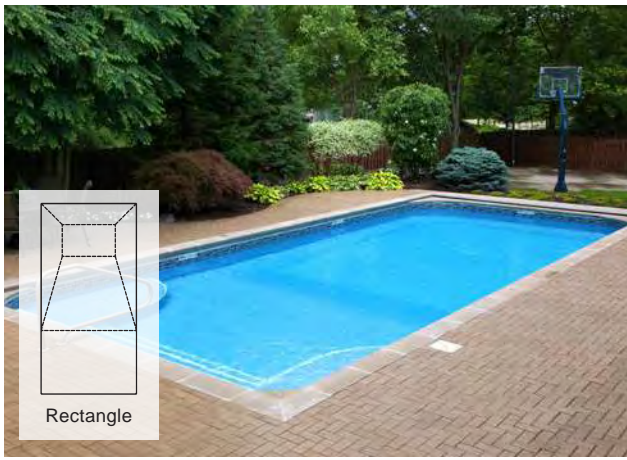

A steel wall inground pool allows you to choose any shape, size, or depth. Designs can accommodate various water features, such as spas or waterfalls to coordinate with your backyard. You can truly plan a pool and recreation area to reflect your personality.

A Cardinal pool is, quite simply, built to last.

1. Deck Brace (optional)
2. Concrete Collar
3. Skimmer
4. Waterfall feature
5. Cuddle Cove
6. Vinyl Liner
7. Diving Board
8. Step Ladder
9. Decorative Brick Coping
10. Walk-in Stairs with handrail
11. Liner Bead Receptor
12. A-Frame Support Assembly
13. Steel Panel Wall