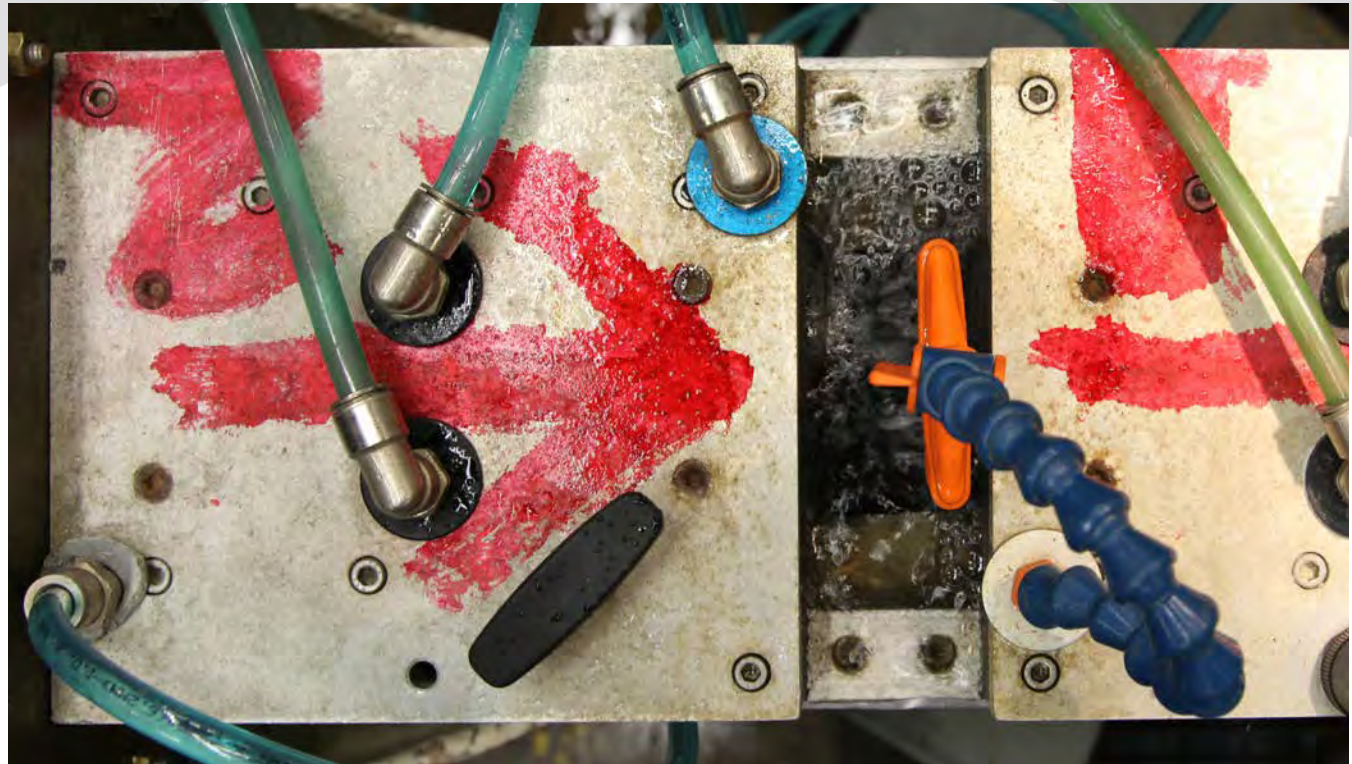

The Cardinal Systems, Inc. family of brands consists of:

Cardinal, using the latest technology brings you the best products in the pool industry. Although the heart of our business is steel (pool walls, steps, and benches), we offer a wide range of unique products that are custom made for each customer. Products such as polymer (pool walls and custom structural foam molding), vinyl liners (for both inground and above ground swimming pools), and aluminum (liner track and coping) are offered to help create that distinctive pool design that is central to the landscape of your customer's home. The Cardinal brand also offers an exclusive line of Luxury Spas and Ultimate Pool kits.

Quaker Plastics, our wide range of extrusion and thermoforming products adds depth to the Cardinal brand. Quaker offers products such as deck and paver drains, thermoformed steps, and liner bead that are accessible to the pool industry.

HydroBlox™, a revolutionary product that is able to handle

water mitigation that requires no maintenance and is completely hidden once installed.

Z Poolform, a unique and reusable system for creative, attractive cantilever concrete decks. It is the easiest and most economical, environmentally conscious way to finish your pool project.

All Cardinal Systems, Inc. products are made in the USA.

Contact Information

250 Route 61 South
Schuylkill Haven, PA 17972

Phone: 570-385-4733 Fax: 570-385-1318

Email: customerservice@cardinalsystemsinc.com