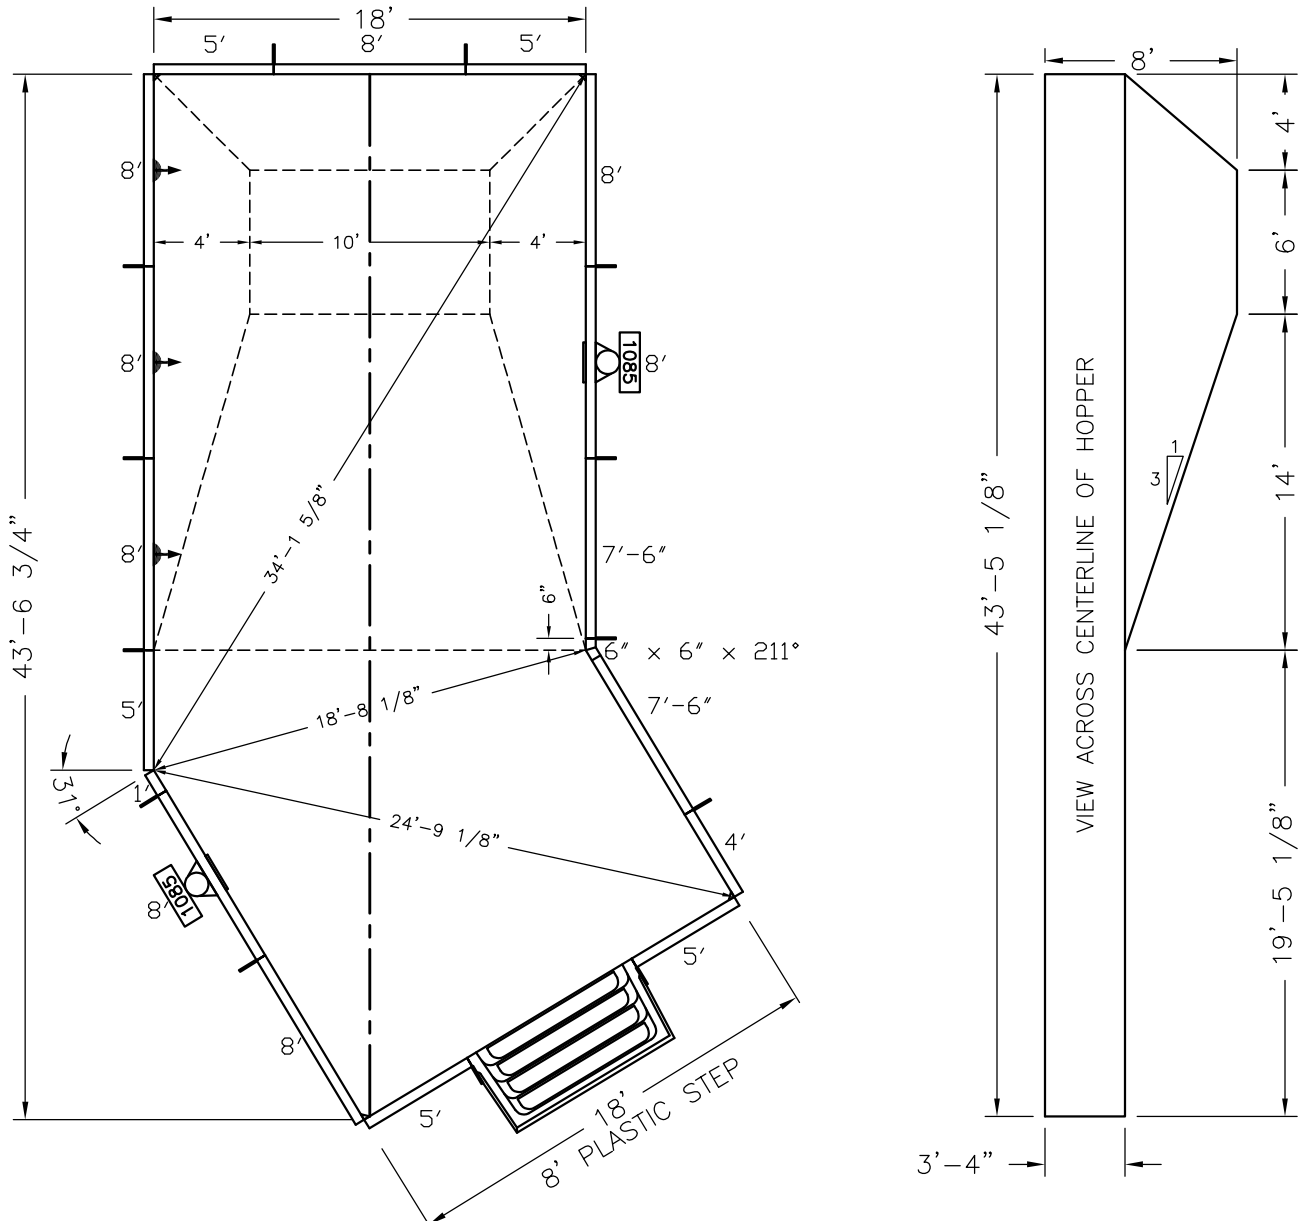

**Pool Size:** 18' X 43'  
**Pool Shape:** LAZY ELL  
**Pool Number:** PLE00705

250 Route 61 South, Schuylkill Haven, PA 17972 • 570-385-4733 • fax: 570-385-1318 • CustomerService@CardinalSystemsinc.com

### Bill of Materials

| PART NO.      | QUANTITY | DESCRIPTION                               |
|---------------|----------|---|
| "A" FRAME     | 13       | "A" FRAME ASSEMBLY                        |
| CS902SA       | 4        | 90 DEG CORNER ANGLE                       |
| CS902SB       | 4        | 6" RAD CORNER FILLER "BIG VEE"            |
| CS930WW-31    | 1        | 31° CORNER ANGLE                          |
| 5S42100XXX0   | 1        | 1' Straight PANEL W/0 Z                   |
| 5S42400XXX0   | 1        | 4' Straight PANEL W/0 Z                   |
| 5S42500XXX0   | 5        | 5' Straight PANEL W/0 Z                   |
| 5S42760XXX2   | 2        | 7'-6" Straight PANEL W/2 Z                |
| 5S42800RCN2   | 3        | 8' Straight PANEL W/2 Z WITH Return       |
| 5S42800WCN2   | 2        | 8' Straight PANEL W/2 Z WITH 1085 Skimmer |
| 5S42800XXX2   | 3        | 8' Straight PANEL W/2 Z                   |
| 5T42060211060 | 1        | 6" x 6" x 211° ELL                        |

|                            |                            |   |
|----------------------------|----------------------------|---|
| <b>Date:</b> 01/16/23      | <b>Perimeter:</b> 118'-0"  |  <br>CardinalSystemsinc.com |
| <b>Drawn By:</b> JAY I.    | <b>Area:</b> 738.0 SQ. FT. |   |
| <b>Scale:</b> 1/8" = 1'-0" | <b>Notes:</b> -----        |   |