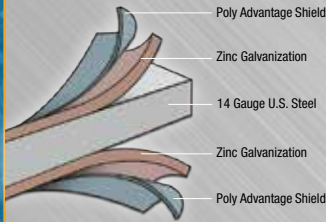

ROUND
15', 18', 21',
24, 28'

52 inches deep

OVAL
12' x 24'
15' x 30'
18' x 33'

52 inches deep

FREEFORM
13' x 22'
16' x 28
18' x 32'

52 inches deep

GRECIAN
12' x 24'
14' x 28'
16' x 32'
18' x 36'

52 inches deep
Corner Options
6" radius or 2' radius

RECTANGLE
12' x 24'
14' x 28'
16' x 32'
18' x 36'

Unparalleled in it's Strength

It's strong because it's made of quality american-made steel

...which features **Poly Shield Protection**,
the new standard in steel building materials
and **SPERT Technology**
(Self-Piercing Riveting Technology)