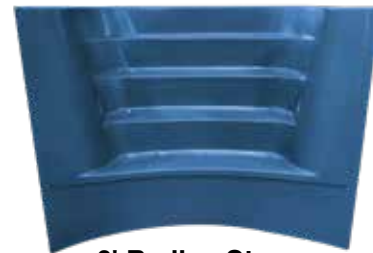

STEPS

Locking Straps and Rubber Gasket

Factory installed and easy to mount vinyl liner material.

Structural Integrity

100% specialty engineered resins and fiberglass. No filler, no additives!

Standard PVC Support System

Standard 2" PVC tubes. The construction of our stairs boasts a massive brace system consisting of 3" x 6" horizontal beams supported by 2 3/8" vertical supports making it one of the strongest and fastest to install in the industry.