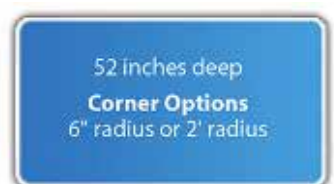

ROUND
15', 18', 21',
24, 28'

52 inches deep

OVAL
12' x 24'
15' x 30'
18' x 33'

52 inches deep

FREEFORM
13' x 22'
16' x 28
18' x 32'

52 inches deep

GRECIAN
12' x 24'
14' x 28'
16' x 32'
18' x 36'

52 inches deep
Corner Options
6" radius or 2' radius