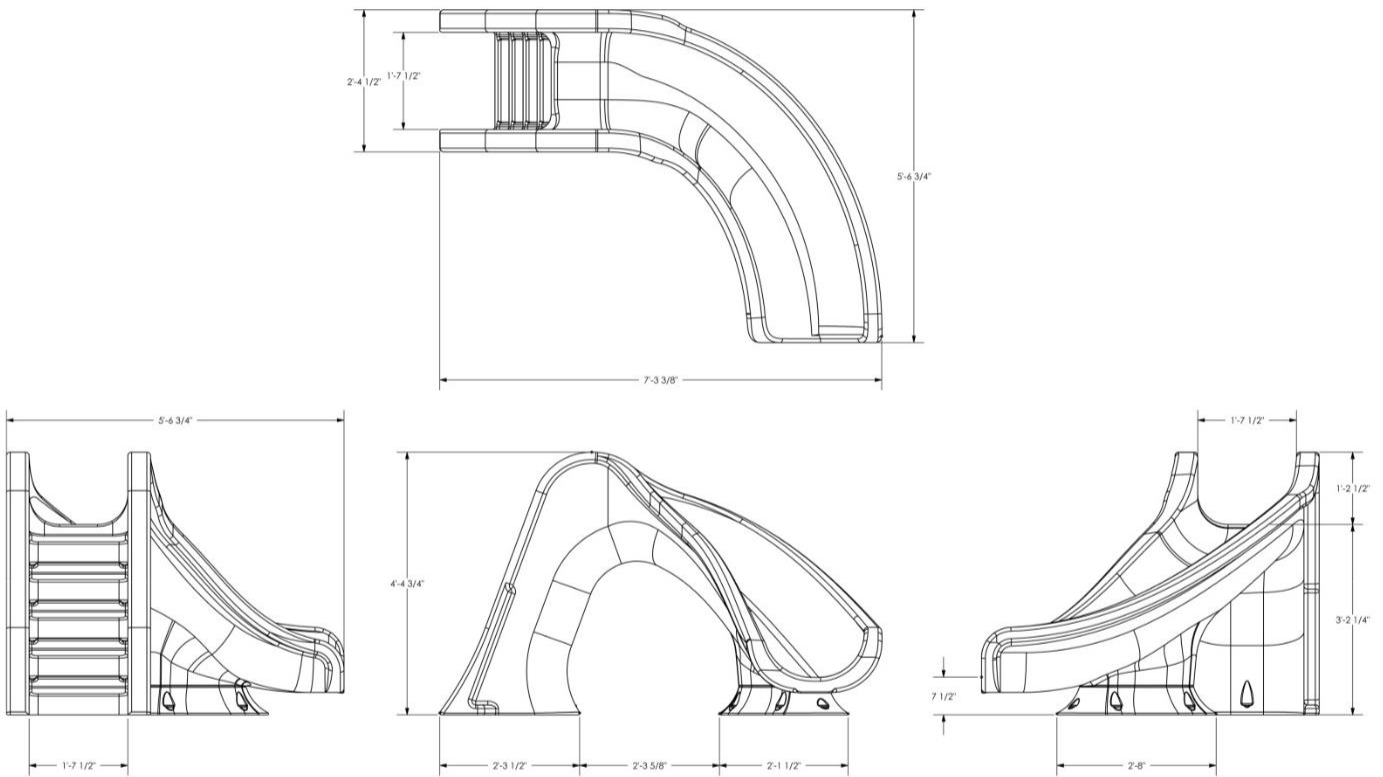

Splash Slide Specifications

Global Pool Products
684 N. Port Crescent, Suite C
Bad Axe, MI 48413
P: 989-269-5900 TF: 866-712-0606
Fax: 989-269-5902

The information contained in this document is proprietary and confidential to Global Pool Products and not to be reproduced without written consent from Global Pool Products

www.global-poolproducts.com