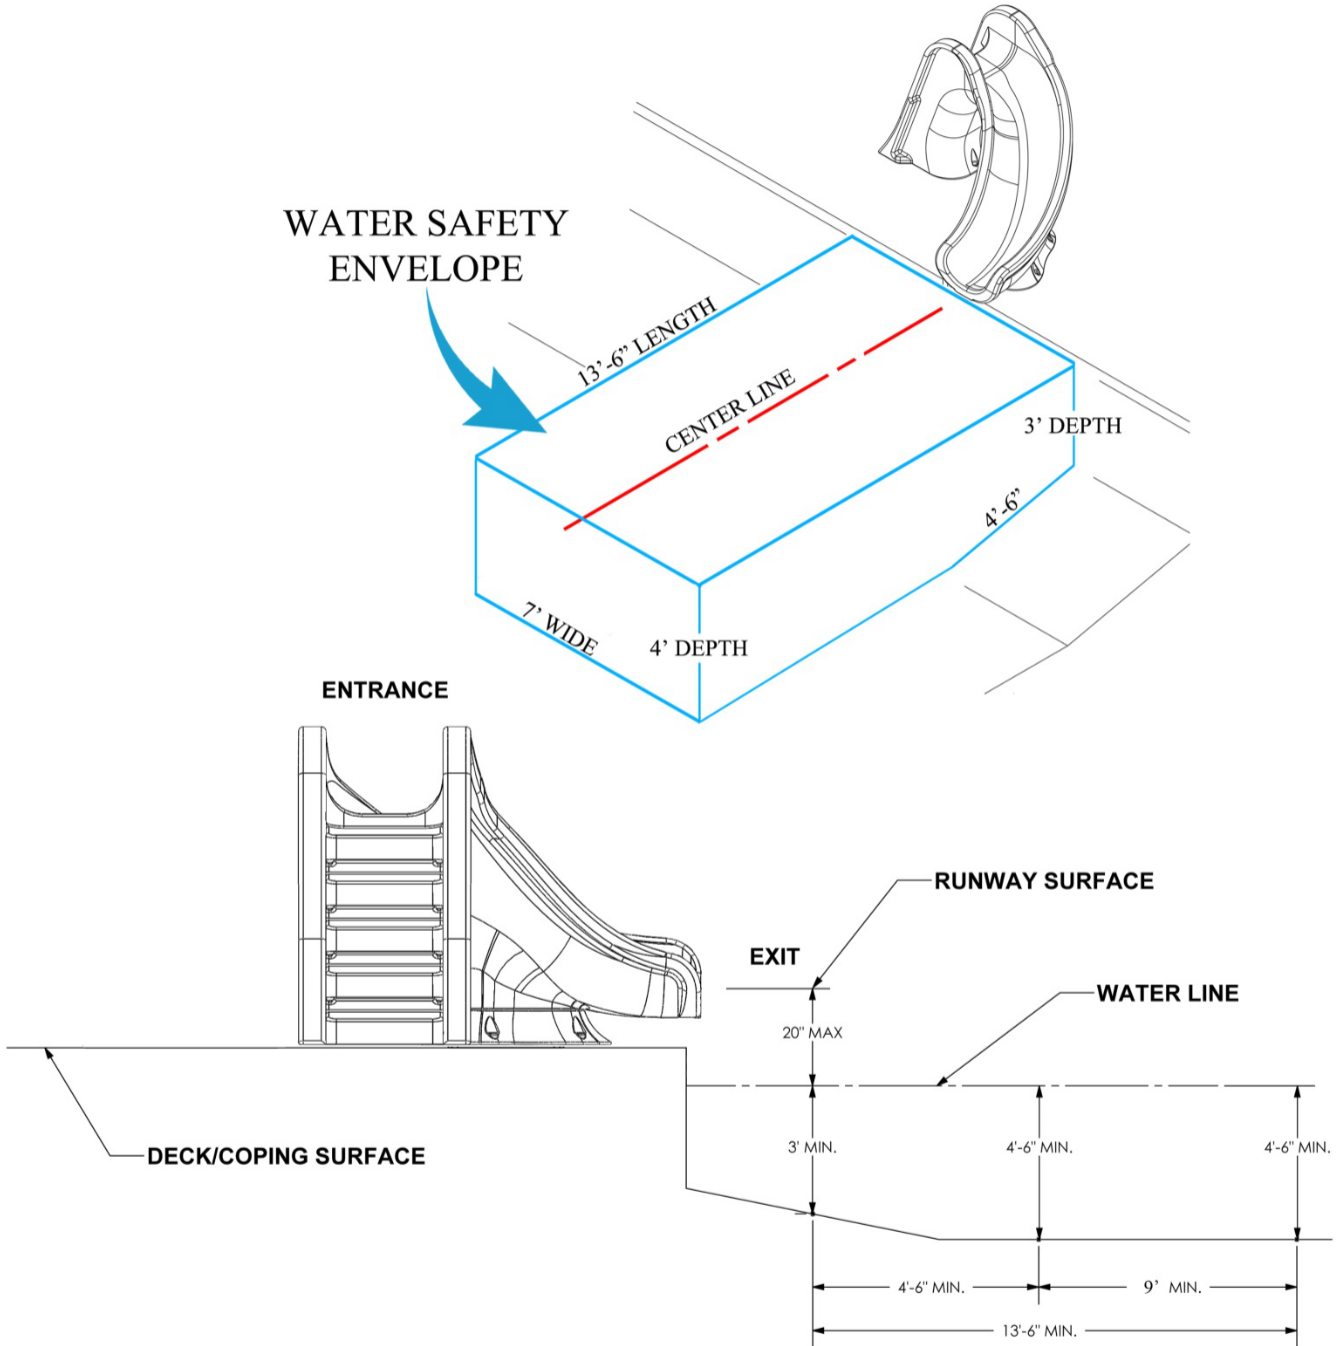

Broad Description:

The Splash Slide is a sturdy, durable roto-molded slide with enclosed plumbing for a clean finished look. The Splash is available in Sandstone or Gray Granite finishes.

Utilization:

The Splash is intended for in-ground residential swimming pools only. Our multi-point anchoring system allows the Splash to accommodate most geographical regions. The slide is rated for a maximum of 175 lb. (80 kg) for its riders.

Specifications:

- § The ladder is enclosed with five (5) coping style steps for a safe and easy climbing.
- § The two (2) handrails are roto-molded into the ladder with two (2) optional widths for a comfortable climb for most riders.
- § The slide runway has a twenty (20) inch wide seating area made of a thick, durable roto-molded plastic.
- § The water delivery system is enclosed within the roto-molded ladder for a clean look. Water is delivered with a 1" PVC hose to allow maximum water coverage on the flume at 25 gpm.
- § The Splash is anchored to the pool deck with ½" diameter stainless anchor studs with attaching hardware.

www.global-poolproducts.com

Splash Slide Specifications

Global Pool Products
684 N. Port Crescent, Suite C
Bad Axe, MI 48413
P: 989-269-5900 TF: 866-712-0606
Fax: 989-269-5902

The information contained in this document is proprietary and confidential to Global Pool Products and not to be reproduced without written consent from Global Pool Products

www.global-poolproducts.com

Splash Slide Water Safety Envelope

Global Pool Products
684 N. Port Crescent, Suite C
Bad Axe, MI 48413
P: 989-269-5900 TF: 866-712-0606
Fax: 989-269-5902

The information contained in this document is proprietary and confidential to Global Pool Products and not to be reproduced without written consent from Global Pool Products